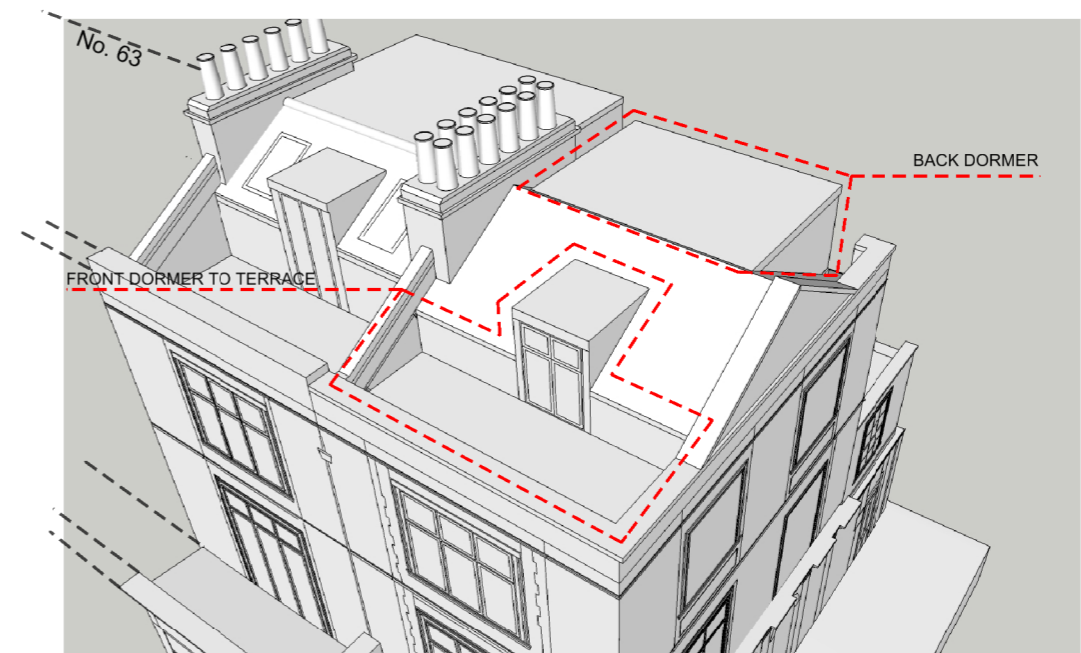

FRONT STREET EXISTING

FRONT BIRDSEYE EXISTING

FRONT ROOF EXISTING

FRONT STREET PROPOSED

FRONT BIRDSEYE PROPOSED

FRONT ROOF PROPOSED

Project: 67A REGENTS PARK ROAD LONDON NW1 8XD		A3	
Title: Existing & Proposed 3D views 1		Date: 22.09.2014	
Scale: NTS		Drawing Number: 456/L/12	
Drawing Status:		Revisions:	
Preliminary for Approval		A	
Design Approved by Client		B	
Planning Drawing		C	
Tender Drawing		D	
Construction Drawing		E	
		F	
<p><b>FORMWORK ARCHITECTS LTD</b>          47 St. John's Wood High Street London NW8 7NJ          tel. 020 7722 7069 www.formwork-uk.com</p> <p>Do not scale from this drawing.          Resolve discrepancies prior to construction. If in doubt ASK          This drawing is COPYRIGHT</p>			