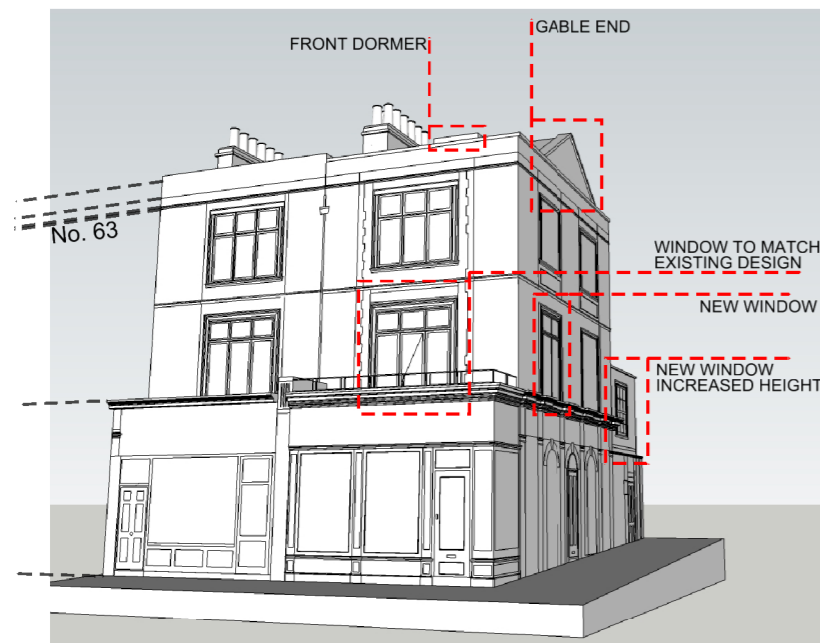

FRONT STREET EXISTING

FRONT BIRDSEYE EXISTING

FRONT ROOF EXISTING

FRONT STREET PROPOSED

FRONT BIRDSEYE PROPOSED

FRONT ROOF PROPOSED

Project: 67A REGENTS PARK ROAD LONDON NW1 8XD		A3	
Title: Existing & Proposed 3D views 1		Date: 22.09.2014	
Scale: NTS		Drawing Number: 456/L/12	
Drawing Status:		Revisions:	
Preliminary for Approval		A	
Design Approved by Client		B	
Planning Drawing		C	
Tender Drawing		D	
Construction Drawing		E	
		F	
<p><b>FORMWORK ARCHITECTS LTD</b>          47 St. John's Wood High Street London NW8 7NJ          tel. 020 7722 7069 www.formwork-uk.com</p> <p>Do not scale from this drawing.          Resolve discrepancies prior to construction. If in doubt ASK          This drawing is COPYRIGHT</p>			