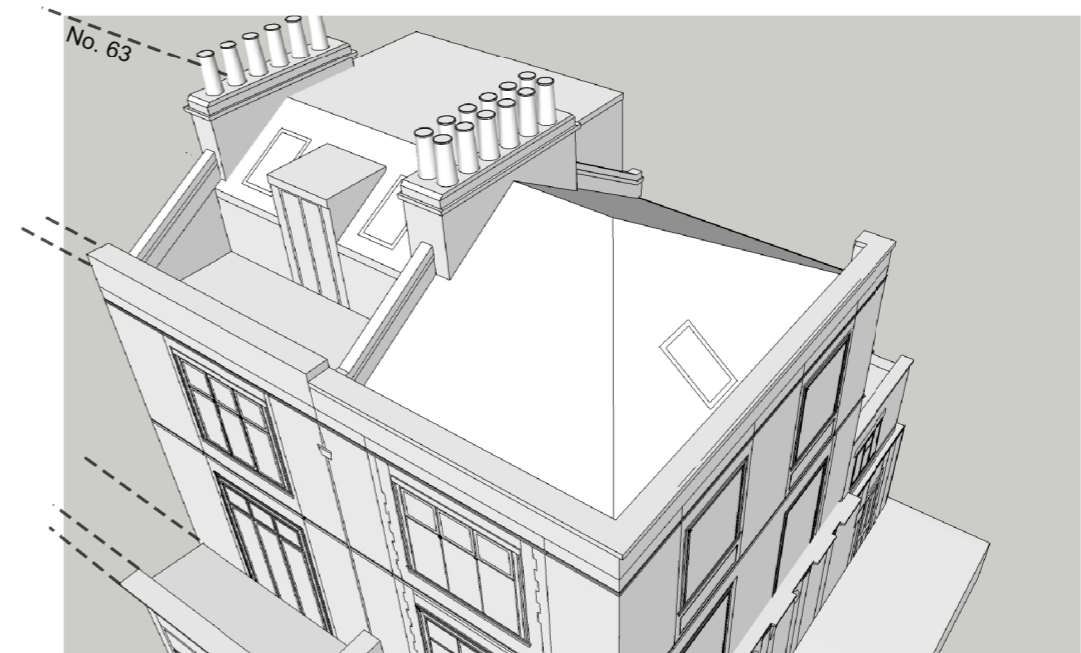

FRONT STREET EXISTING

FRONT BIRDSEYE EXISTING

FRONT ROOF EXISTING

FRONT STREET PROPOSED

FRONT BIRDSEYE PROPOSED

FRONT ROOF PROPOSED

Project: 67A REGENTS PARK ROAD LONDON NW1 8XD		A3	
Title: Existing & Proposed 3D views 1		Date: 22.09.2014	
Scale: NTS		Drawing Number: 456/L/12	
Drawing Status:		Revisions:	
Preliminary for Approval		A	
Design Approved by Client		B	
Planning Drawing		C	
Tender Drawing		D	
Construction Drawing		E	
		F	
<p><b>FORMWORK ARCHITECTS LTD</b>          47 St. John's Wood High Street London NW8 7NJ          tel. 020 7722 7069 www.formwork-uk.com</p> <p>Do not scale from this drawing.          Resolve discrepancies prior to construction. If in doubt ASK          This drawing is COPYRIGHT</p>			