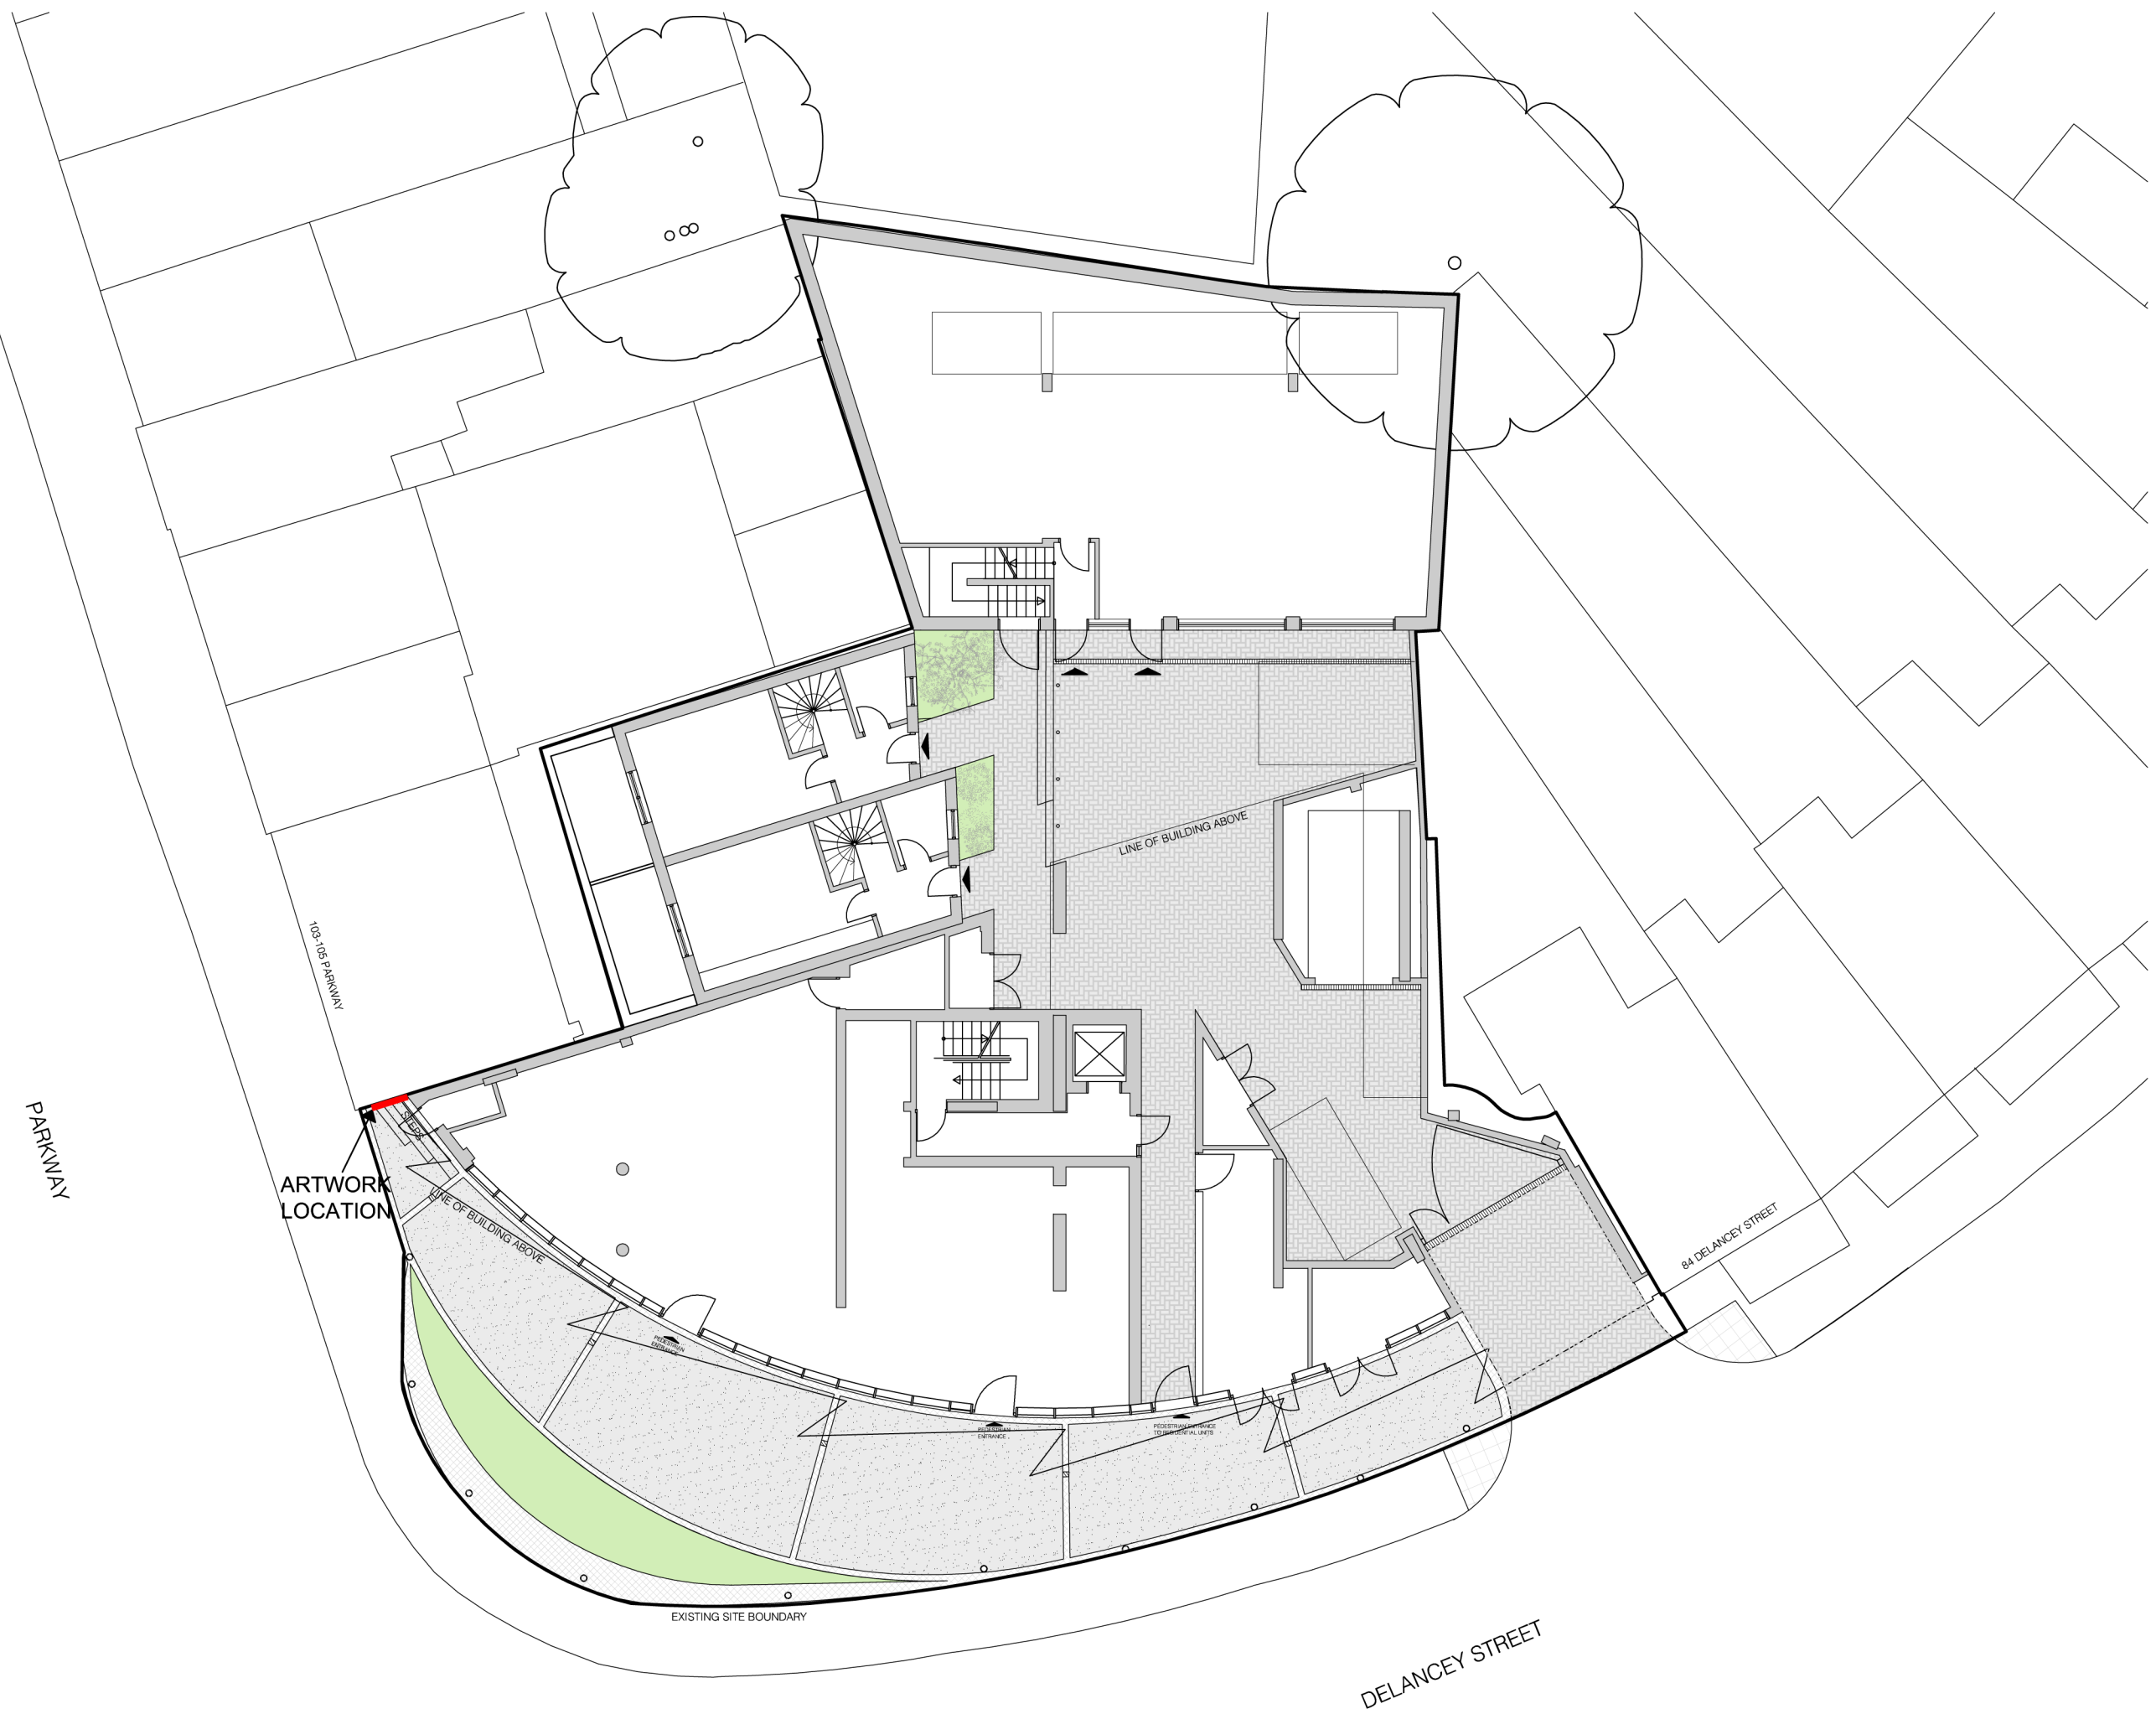

86-88 DELANCEY STREET  
LONDON

ARTWORK  
PLAN

NICK BAKER ARCHITECTS

2nd Floor, Lindsey House  
40-42 Charterhouse Street  
London, EC1M 6JN

Scale: NTS  
Date 26.09.14  
Job No. 1104

Drawing No.  
P-110

© NICK BAKER ARCHITECTS