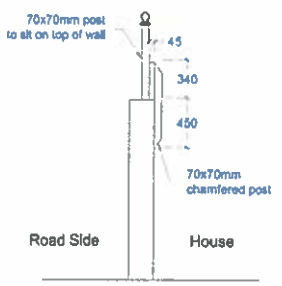

Detail A

Rear Wall (view from road)