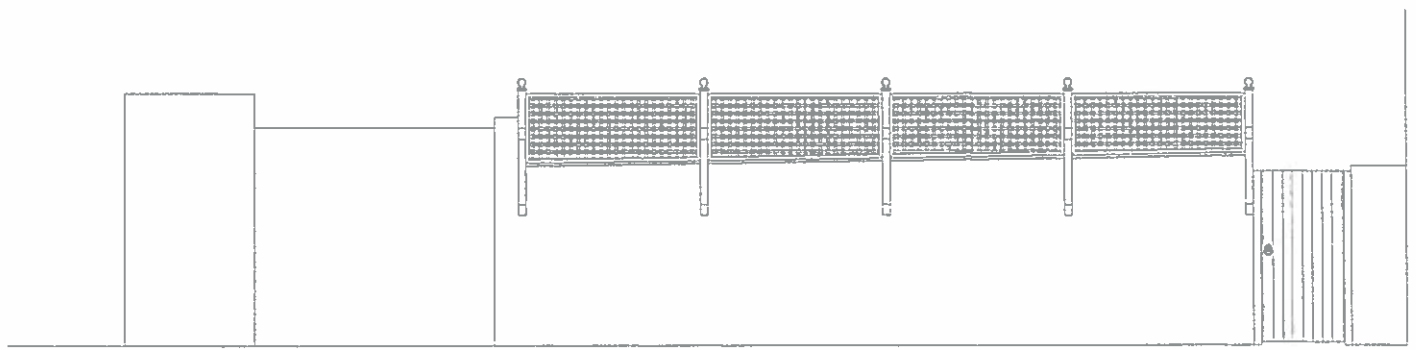

Rear Wall (view from house)

NAME:
Nicola Lesbirel

3 The Mount
NW3 6SZ

DESCRIPTION:
Bespoke Trellis Works

DRAWN BY: RG	DATE: 8.8.14

CHECKED: —	ENGINEER: —

SCALE: NTS	FILE: RG

ST. NO:
GT14~8310

14-8310-101