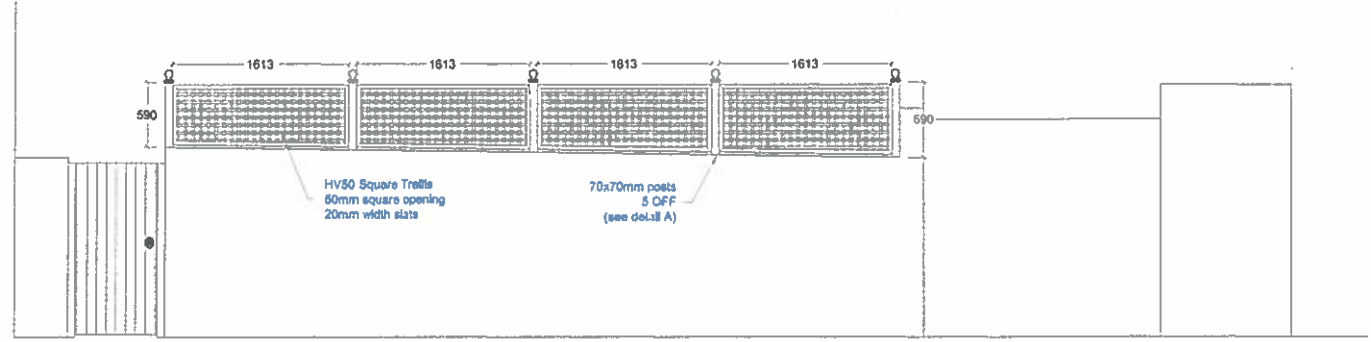

Detail A

Rear Wall (view from road)