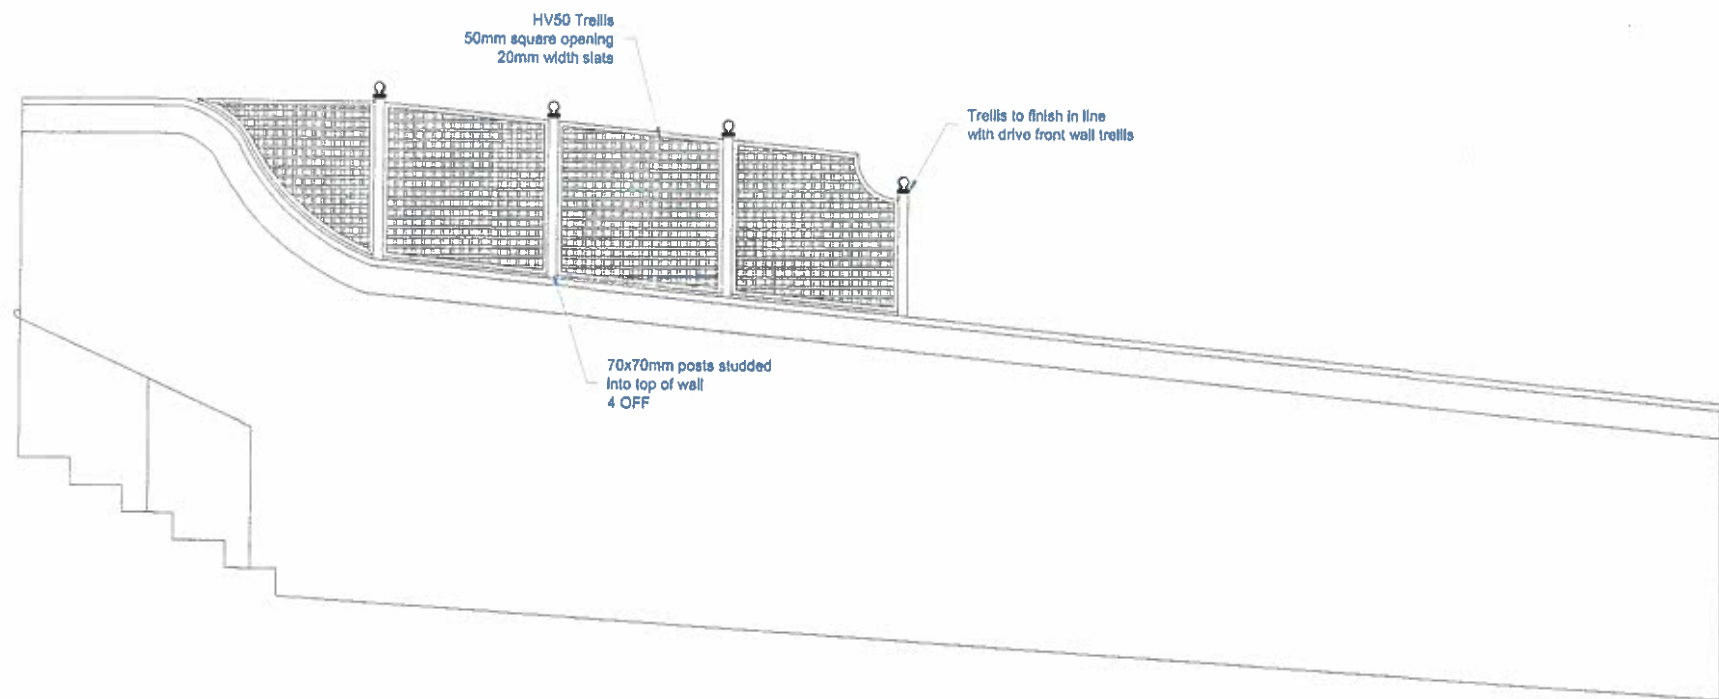

Hollybush Wall

NAME
Nicola Lesbrel
3 The Mount
NW3 6SZ

DESCRIPTION
Bespoke Trellis Works

OWNER	RG	DATE	01.14
SCALE	1:50	BY	NTS
SCALE	NTS	CHK	RG

GT14-8310
14-8310-102