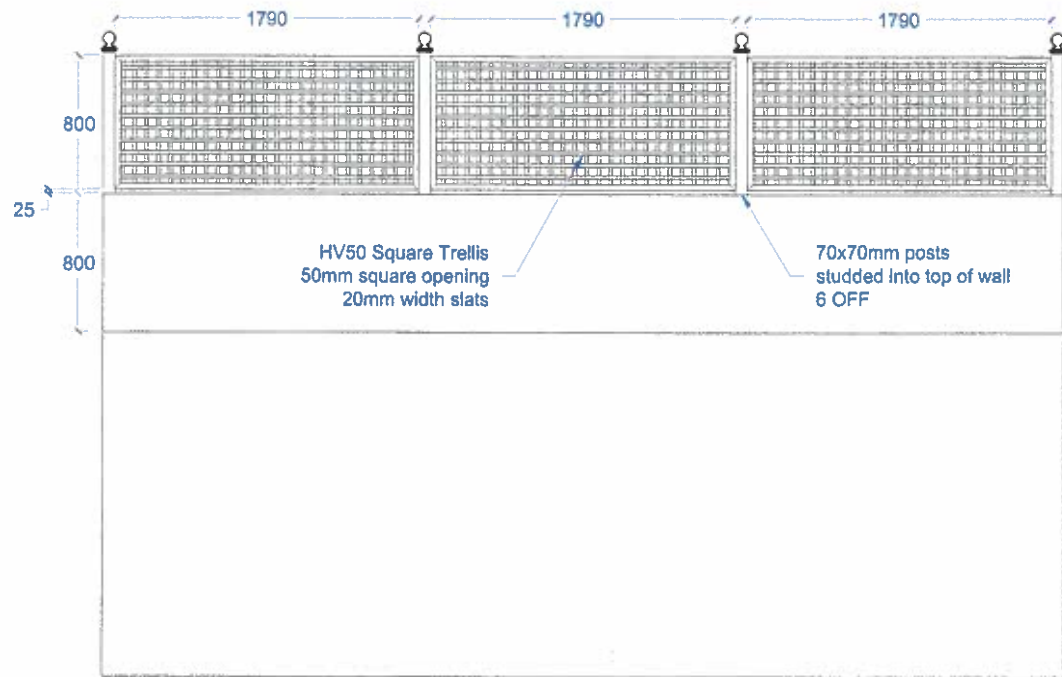

Drive Front Wall