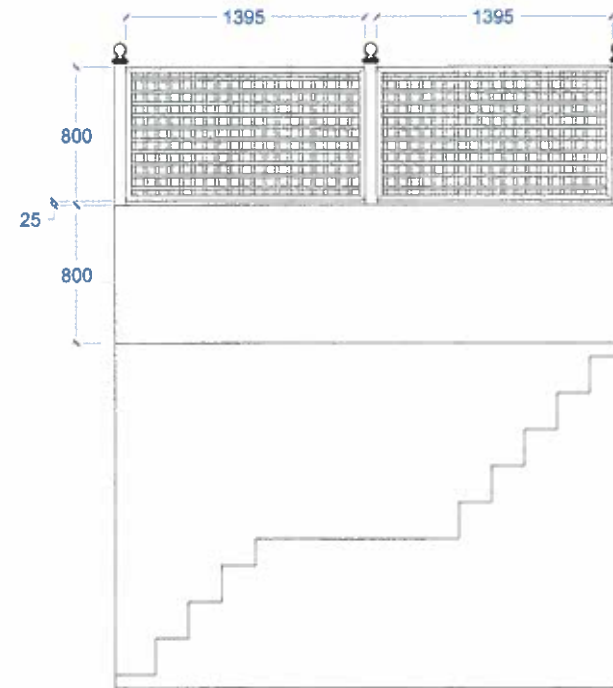

Drive Side Wall

Client: Nicola Lesbirel

3 The Mount
NW3 6SZ

Supplier: Bespoke Trellis Works

DESIGNER:	RG	DATE:	8.8.14
CHECK:	NTS	PROJECT:	---
SCALE:	NTS	FILE:	RG

GT14~8310

14-8310-103