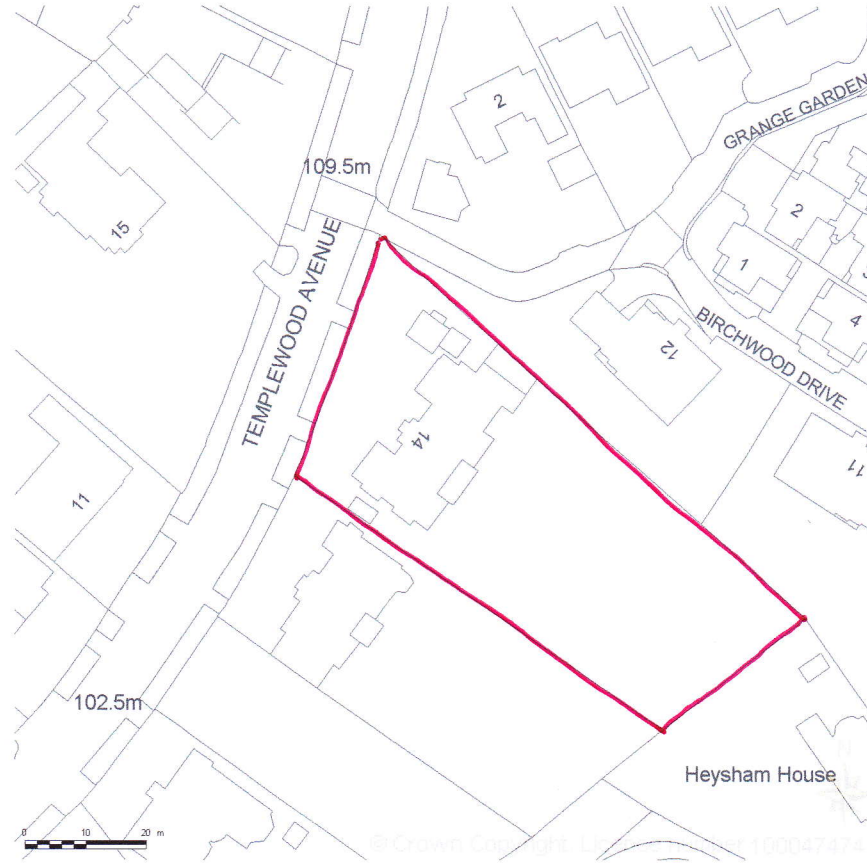

SITE LOCATION PLAN  
AREA 2 HA  
SCALE 1:1250 on A4  
CENTRE COORDINATES: 525834, 186166

Supplied by Streetwise Maps Ltd  
www.streetwise.net  
Licence No: 100047474  
31/03/2014 16:20

14 Templewood Avenue  
London NW37xA