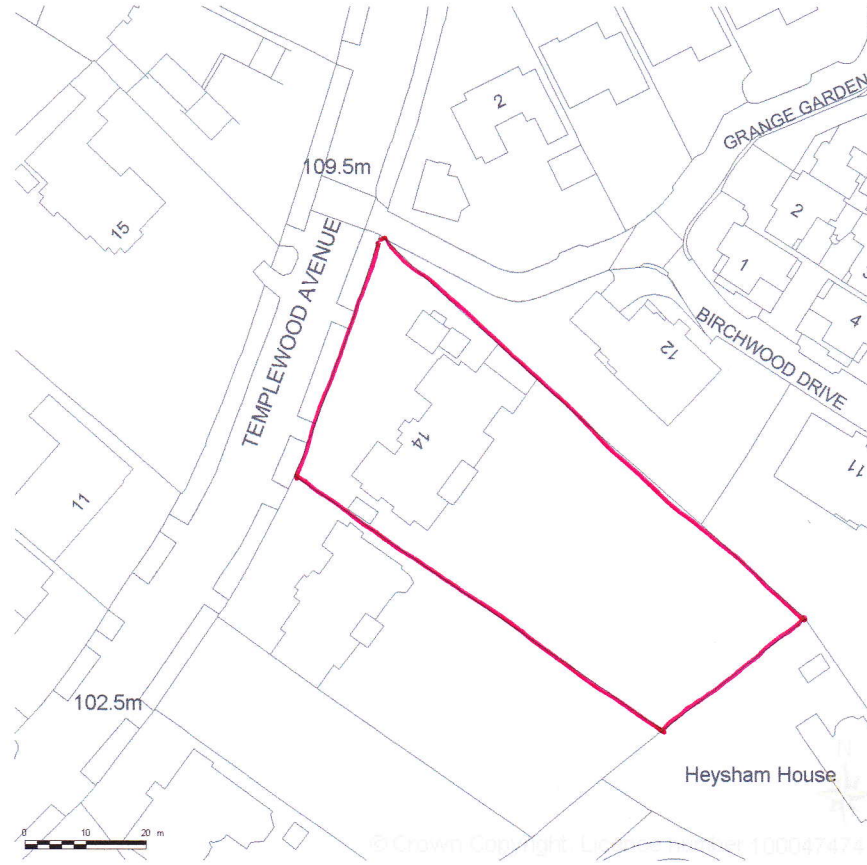

SITE LOCATION PLAN  
AREA 2 HA  
SCALE 1:1250 on A4  
CENTRE COORDINATES: 525834, 186166

Supplied by Streetwise Maps Ltd  
www.streetwise.net  
Licence No: 100047474  
31/03/2014 16:20

14 Templewood Avenue  
London NW37xA