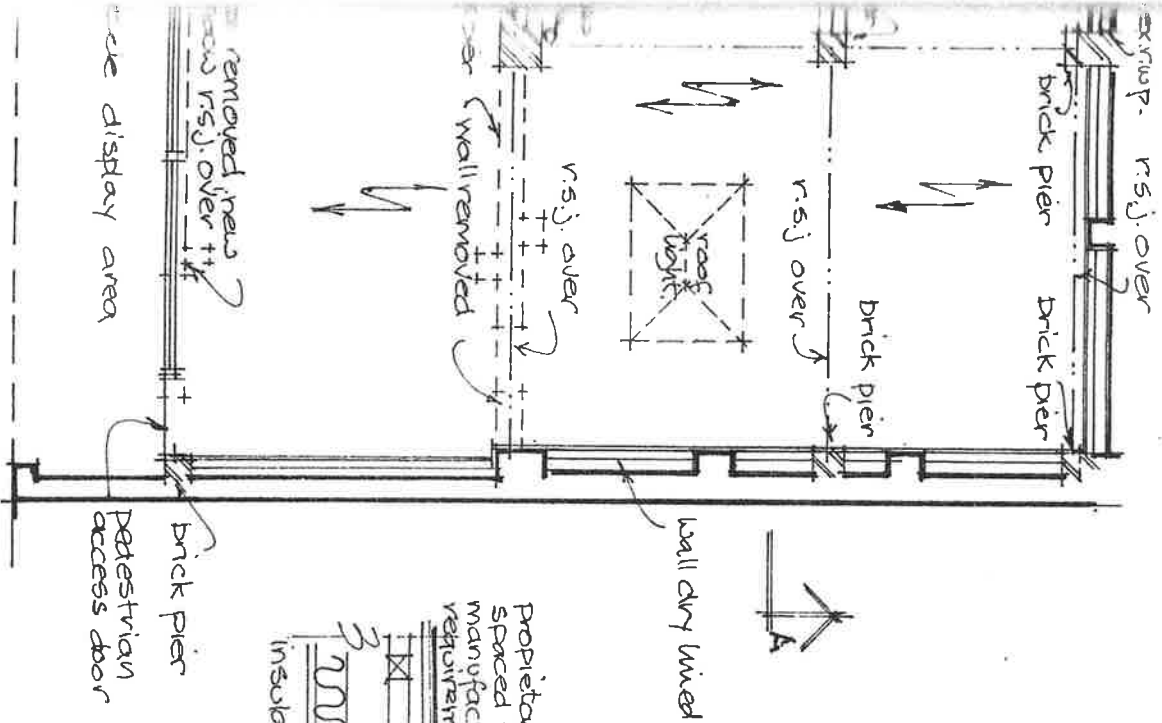

FRONT ELEVATION
 (1A HAWLEY RD)
 SCALE 1:100

ROOF DETAIL 1:20.

Charles J. Dawson Assoc.	
London 0171 - 254 7034	Surrey 01424 - 882263
SITE 1 A. HAWLEY ROAD LONDON N.W.1	
TITLE PROPOSED ALTERATIONS.	
CLIENT MR. BAYES.	
SCALE AS SHOWN	DRAWN A.C.C.
DATE 21 SEPT 97.	REV 001.