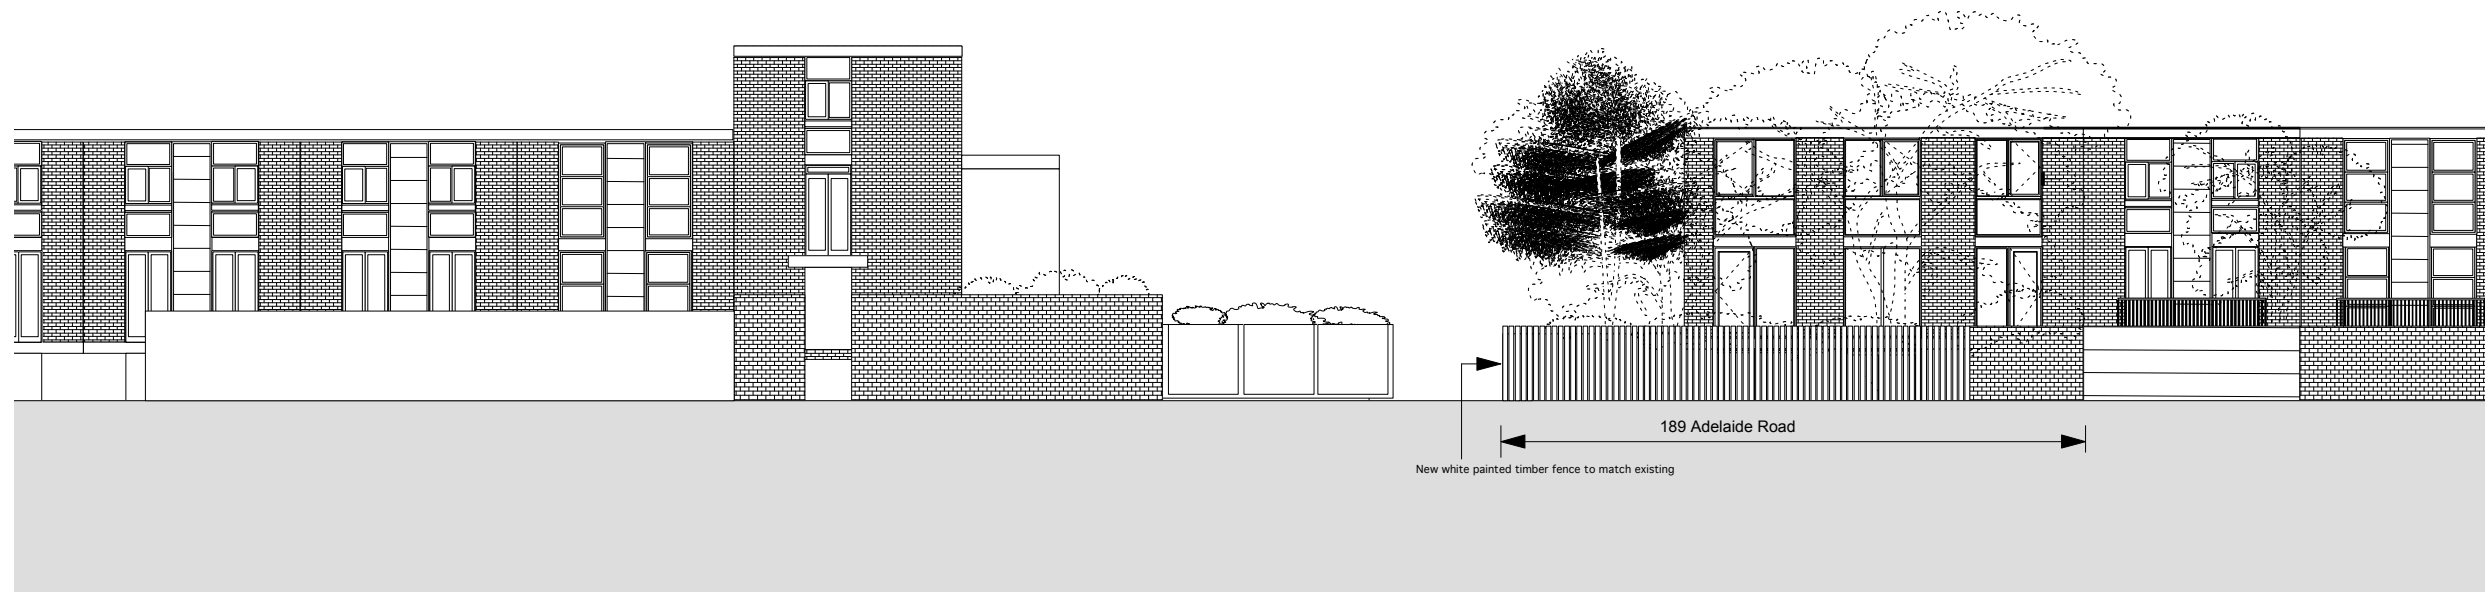

EAST ELEVATION (to access route) AS PROPOSED

NORTH ELEVATION (to Adelaide Road) AS PROPOSED

FAT
FASHION
ARCHITECTURE
TASTE

Fashion Architecture Taste (FAT) Ltd
 5 Rear Thornhill Road
 London N1 1HX
 Tel 020 7251 6735
 Fax 020 7251 6738
 Email fat@fat.co.uk
 www.fat.co.uk

Notes:
 Drawings are for information only - not for construction.
 Use figured dimensions only - do not scale from drawing.

All new windows in hardwood or aluminium painted white with sealed double glazed units.

Revisions:

Project 189 Adelaide Road New Windows
 Fence and Gates

Drawing title
 North and East Elevations
 as Proposed in Context

Scale	Issued	Status:
1:200	14/04/2014	Planning

Drawing No.	Revision
AR-P-225	