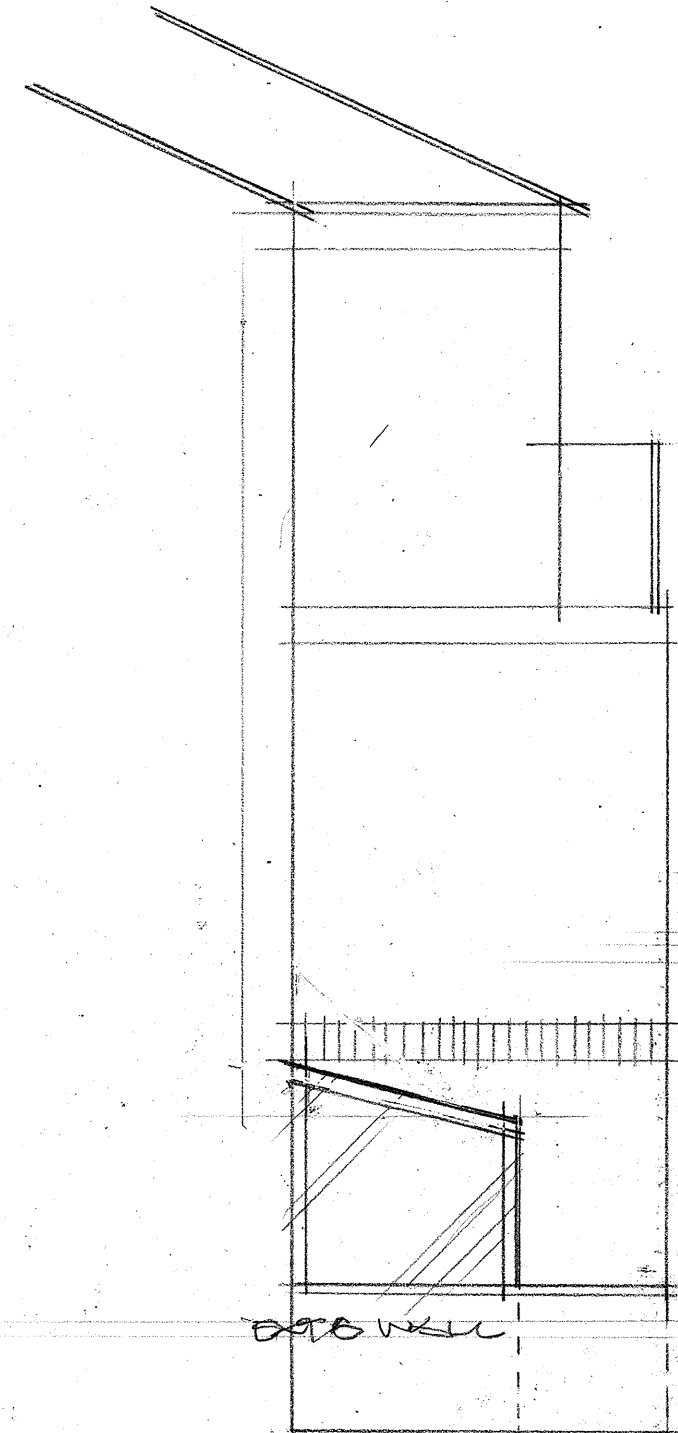

FRONT ELEVATION

SIDE ELEVATION

2 APRIL 14 FRAMED CONSTRUCTION A

DATE	REV
FELDMANDESIGN COMPANY LIMITED 2 BELSIZE PARK MEWS HAMPSTEAD LONDON NW3 5BL TELEPHONE 0207 794 4447 E-MAIL admin@feldmandesign.co.uk	
PROJECT	
27 WILLOUGHBY ROAD	
CLIENT	
D Green	
DRAWING	
PROPOSED PORCH ELEVATIONS	
DRAWING NUMBER	
WP 02 A	
DRAWN	SCALE
	1:50
	DATE

DO NOT SCALE. THIS DRAWING IS TO SHOW DESIGN INTENT ONLY. THE CONTRACTOR IS TO VERIFY ALL DIMENSIONS ON SITE BEFORE COMMENCING ANY WORKS. COPYRIGHT OF THIS DRAWING IS RETAINED AND NO PART MAY BE REPRODUCED WITHOUT PRIOR PERMISSION