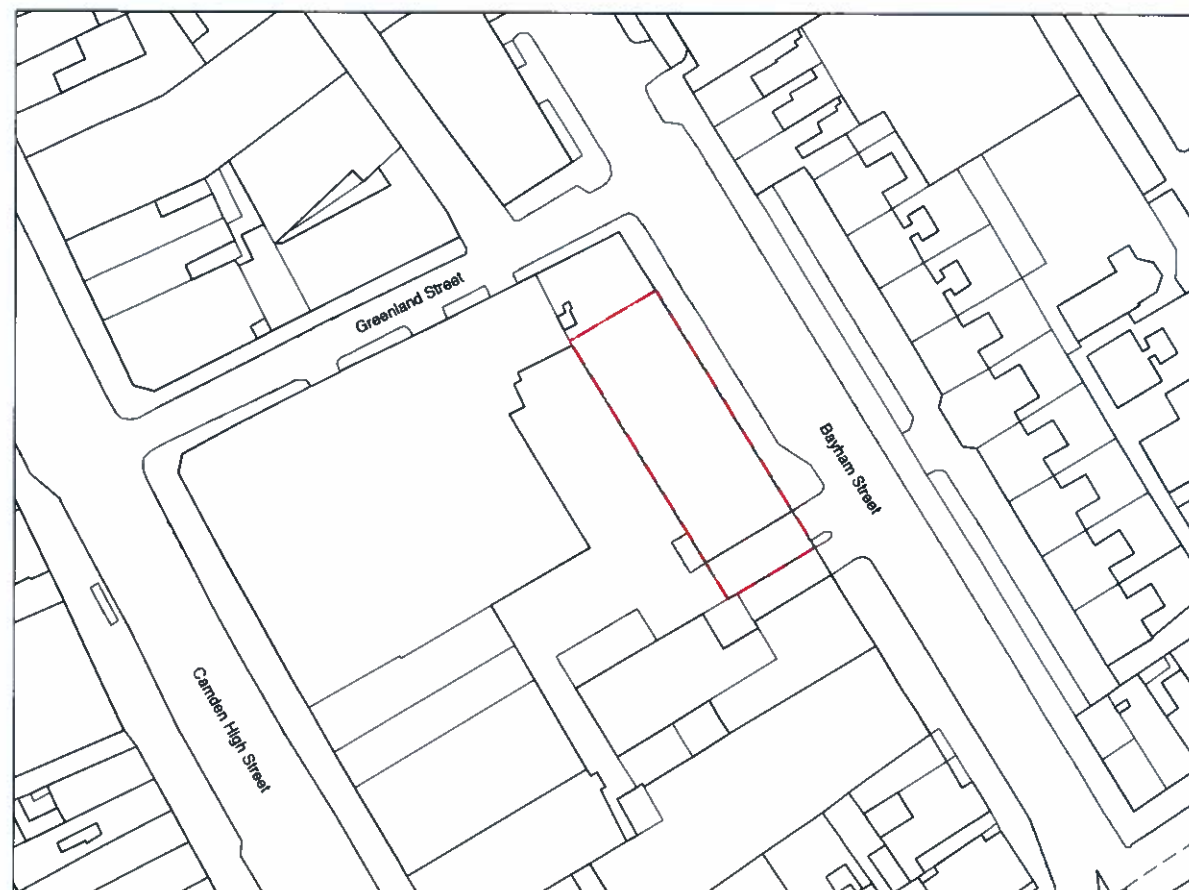

Site Plan
1:1000 at A3 / 1:500 at A1

18 12 13 MP based for Permitted Development Application

rev date check comments

DSDHA
8 Little Yard London SE17 3QA
T 020 7703 3555
F 020 7703 3890
E info@dsha.co.uk
W www.dsha.co.uk

project
101 Bayham Street
Camden
London
NW1 0AG

drawing title

Existing
Location and Site Plans

drawn	size	date	scale
LM	A3/A1	09 12 13	-

drawing number	revision
235_P10.01	-