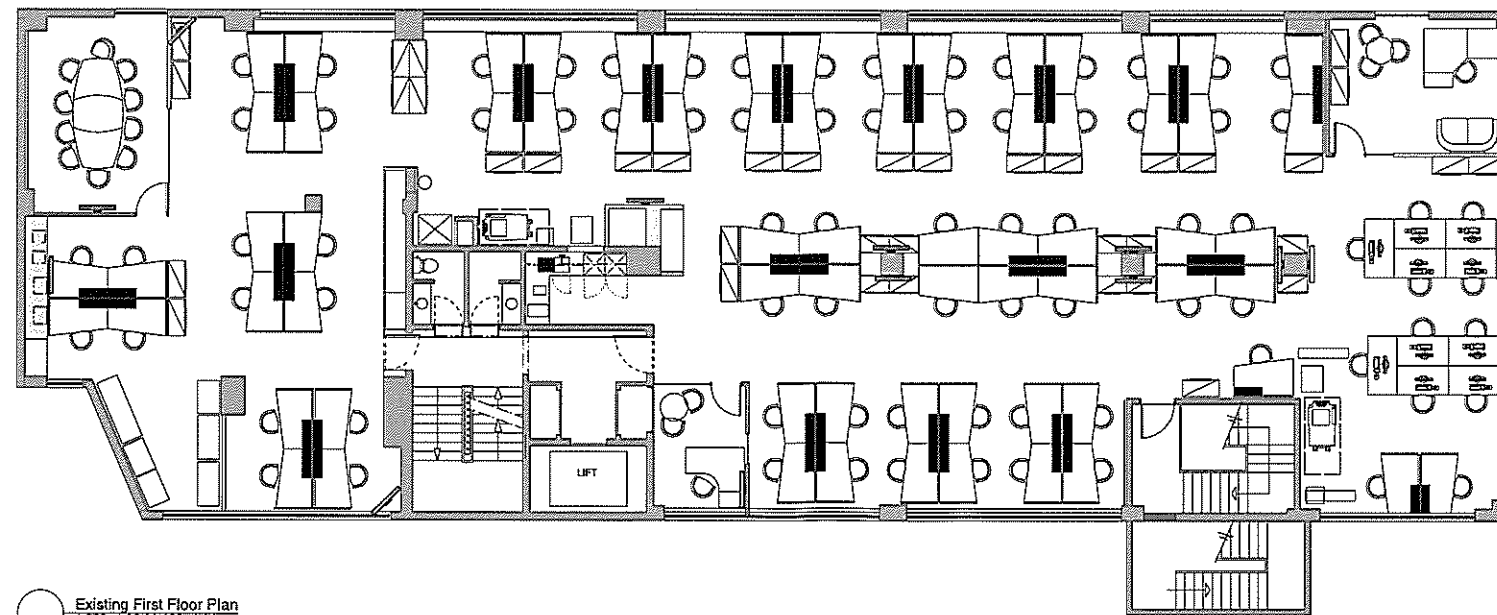

project  
101 Bayham Street  
Camden  
London  
NW1 0AG

drawing title  
Existing  
Basement and Ground Level Plans

drawn	size	date	scale
LM	A3/A1	09 12 13	1:200/100
drawing number		revision	

235\_P10.03

REPORT ERRORS/OMISSIONS  
DO NOT SCALE FROM THIS DRAWING  
COPYRIGHT © DSDHA

USE LATEST REVISION  
CHECK DIMENSIONS ON SITE

Existing Second Floor Plan  
1:200 at A3 / 1:100 at A1

Existing First Floor Plan  
1:200 at A3 / 1:100 at A1

18 12 13 1/2P Issued for Permitted Development Application