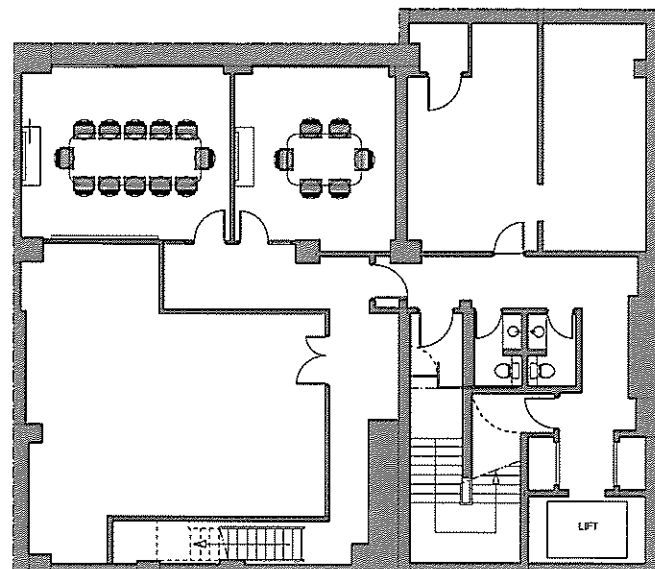

Existing Basement Plan
1:200 at A3 / 1:100 at A1

18 12 13 MP Issued for Permitted Development Application

rev | date | check | comments

DSDHA
8 Iliffe Yard London SE17 3QA
T 020 7703 3555
F 020 7703 3890
E info@dshda.co.uk
W www.dshda.co.uk

project
101 Bayham Street
Camden
London
NW1 0AG

drawing title
Existing
Basement and Ground Level Plans

drawn	size	date	scale
LM	A3/A1	09 12 13	1:200/100
drawing number		revision	

235_P10.03