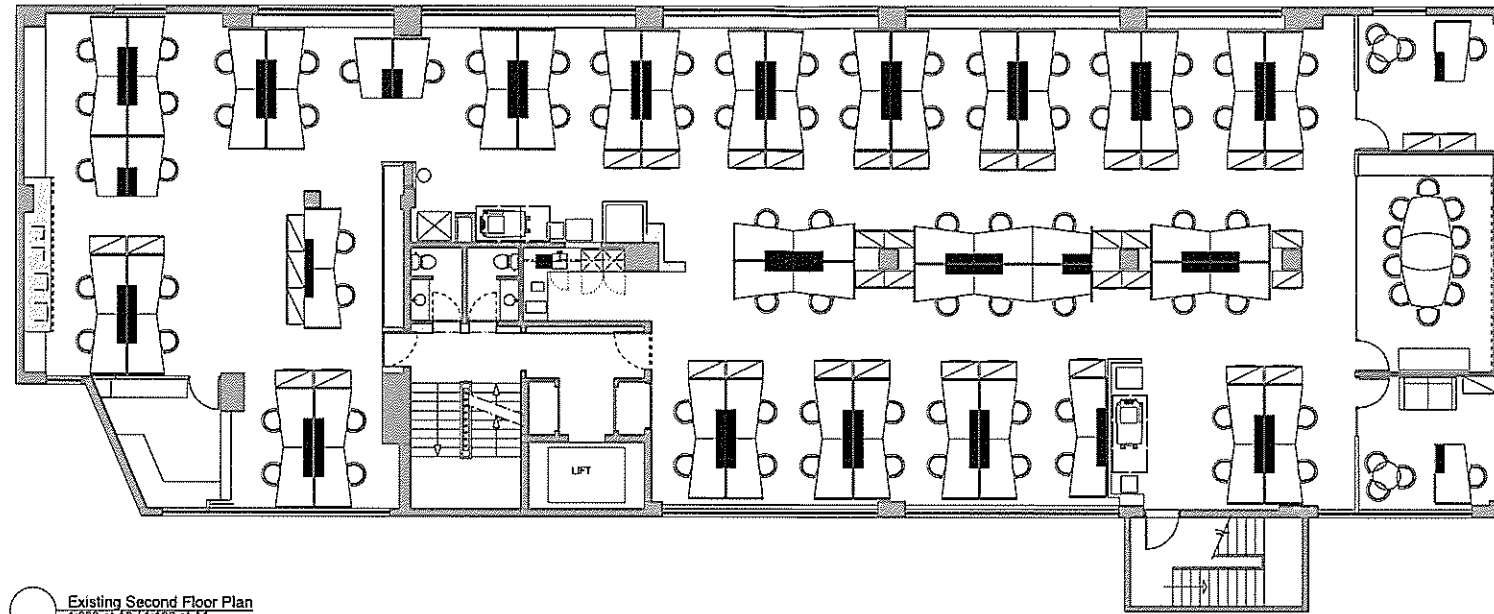

project  
101 Bayham Street  
Camden  
London  
NW1 0AG

drawing title  
Existing  
Basement and Ground Level Plans

drawn	size	date	scale
LM	A3/A1	09 12 13	1:200/100
drawing number		revision	

235\_P10.03

REPORT ERRORS/OMISSIONS  
DO NOT SCALE FROM THIS DRAWING  
COPYRIGHT © DSDHA

USE LATEST REVISION  
CHECK DIMENSIONS ON SITE

Existing Second Floor Plan  
1:200 at A3 / 1:100 at A1

Existing First Floor Plan  
1:200 at A3 / 1:100 at A1

18 12 13 1/2P Issued for Permitted Development Application