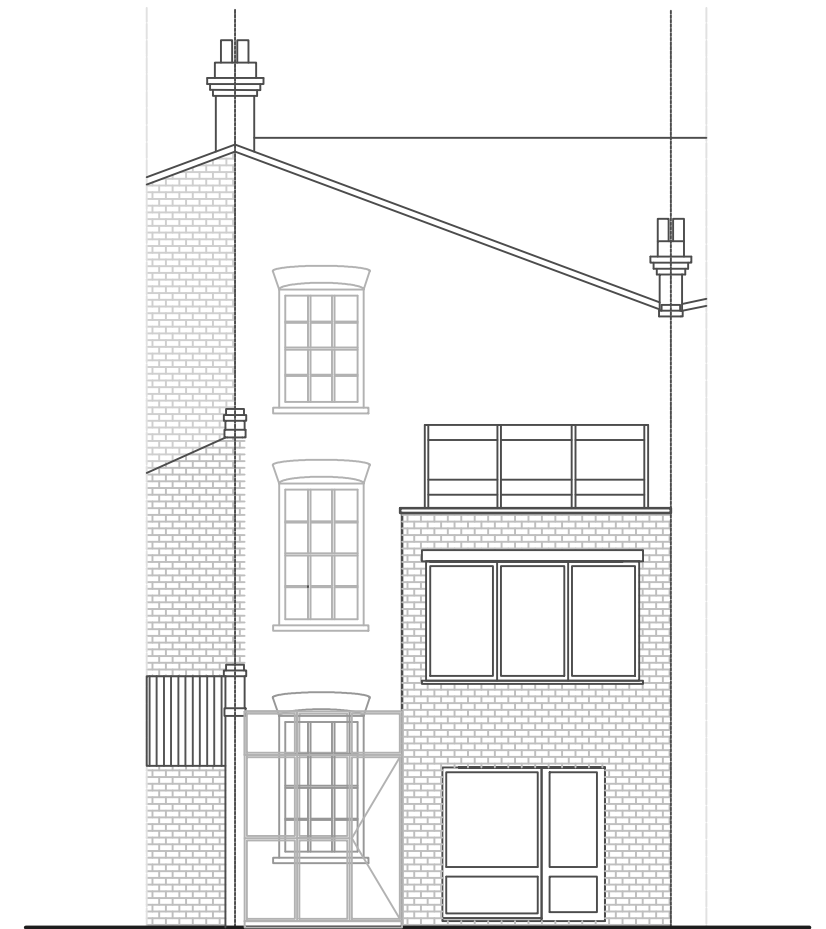

SIDE ELEVATION

REAR ELEVATION

Winter garden/industrial conservatory samples

Scale 1:100 (meters)

Please check the drawing scale before taking measurements