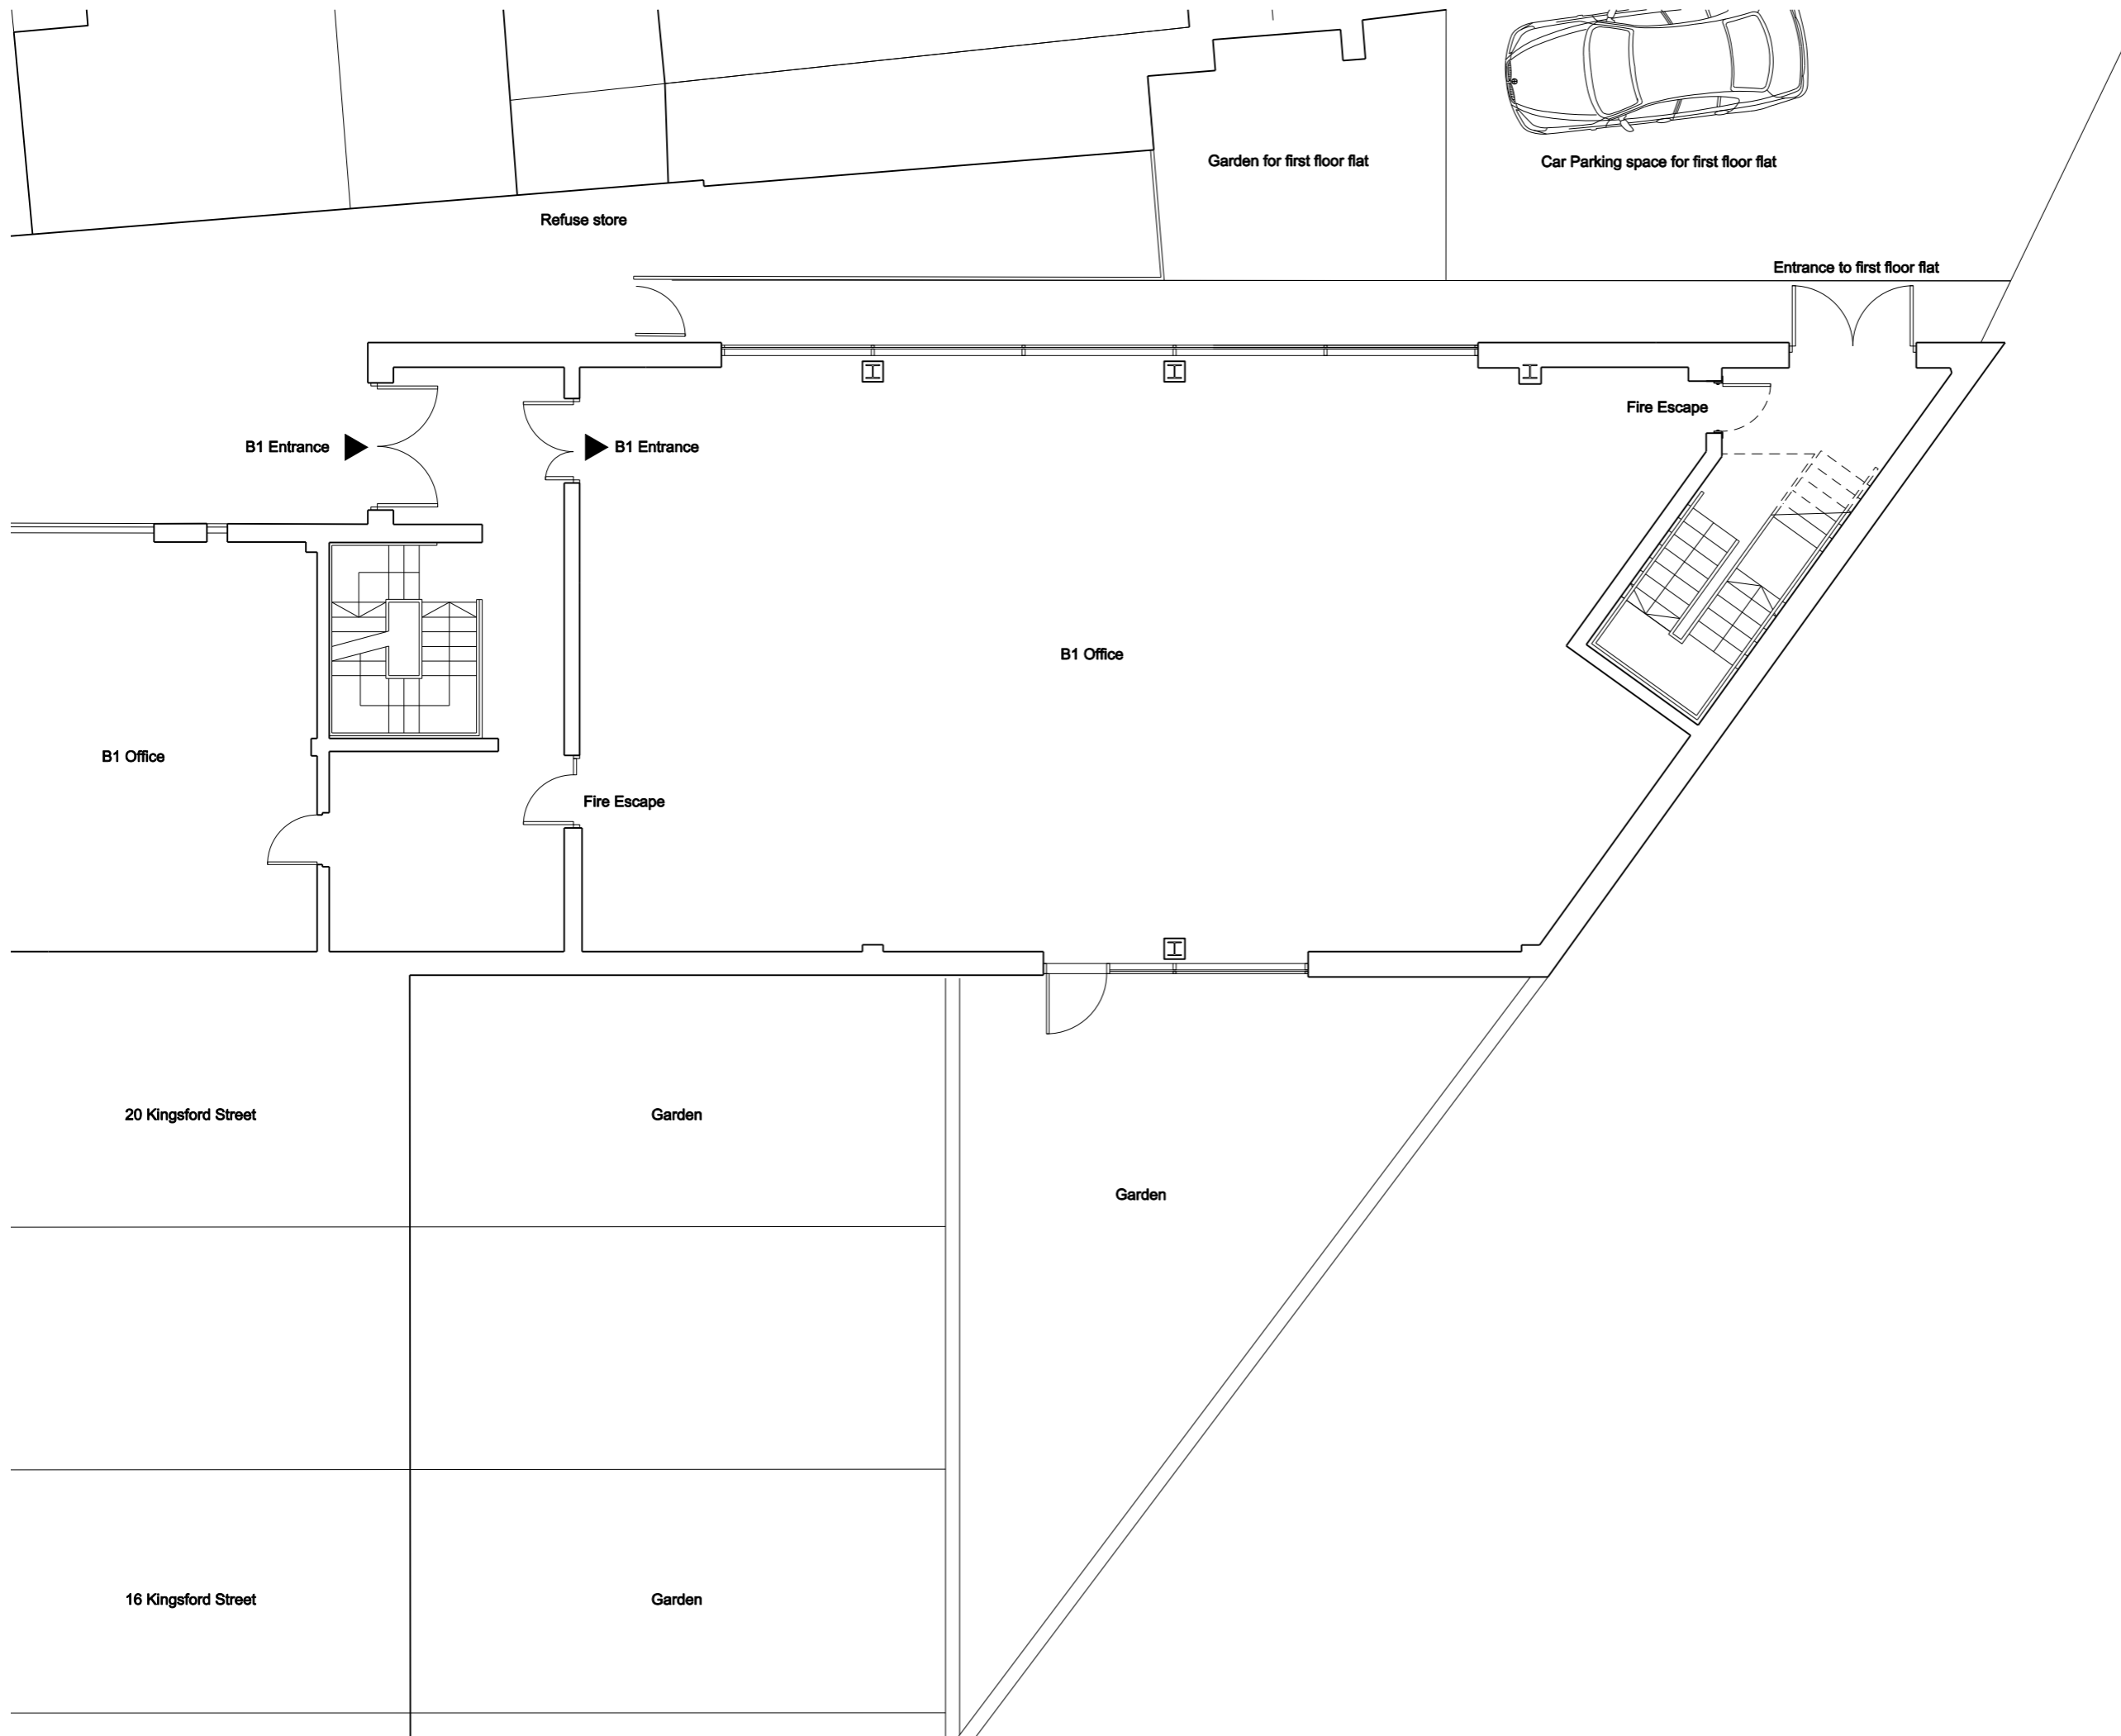

Notes

Rev	Date	Description
-	23.02.11	First Drawn

22-24 KINGSFORD STREET
LONDON NWS 4JT

020 3411 4686

INFO@FRANCISARCHITECTS.CO.UK
WWW.FRANCISARCHITECTS.CO.UK

Project
22-24 KINGSFORD STREET

Client

Date 23.02.11 Scale 1:100 at A3

Drawing Title
GROUND FLOOR PLAN

Drawn NF Checked SF Approved XX

Drawing Status AS EXISTING

Project Discipline View Drawing No. Rev.

11139 A P 002 -