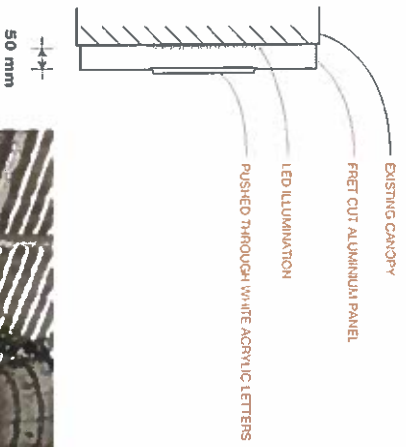

**ITEM 01 (Qty 1)**  
Internally illuminated fascia sign, fret cut aluminum panel with pushed through acrylic letters, illuminated from behind by LEDs  
Scale 1:10

Grosvenor Casino, Tottenham Court Road, 282 Tottenham Court Road, London, W1T 7RH, 104437 2804/14 - JS - Planning scheme created.  
Copyright: The above design and illustration are intended solely for, and should only be used by, those to whom this design specification is addressed. The contents are strictly private and confidential. Any form of reproduction, dissemination, copying, disclosure, modification or distribution is strictly prohibited without the prior written consent of Ashleigh Signs Ltd (Company Number: 132099) whose registered address is Ashleigh House, Marsh Street, Rotherham, Leicestershire, LS20 0AG  
Phone: +44 (0) 119 2822292 Fax: +44 (0) 119 2820155 [www.ashleighsigns.co.uk](http://www.ashleighsigns.co.uk)

Bedford Avenue / North Elevation - Scale 1:50

Grosvenor Casino, Tottenham Court Road, 282 Tottenham Court Road, London, W1T 7RG. 104497 28/04/14 - JS - Planning scheme created.  
Copyright: The above design and illustrations are intended solely for use by those to whom the design specification is addressed. The contents are strictly private and confidential. Any form of reproduction, dissemination, copying, disclosure, modification or distribution is strictly prohibited without the prior written consent of Ashleigh Signs Ltd (Company Number: 1229600) whose registered address is Ashleigh House, Marsh Street, Potholme, Leeds, LS20 0AG  
Phone +44 (0) 113 2828282 Fax +44 (0) 113 2828105 www.ashleighsigns.co.uk