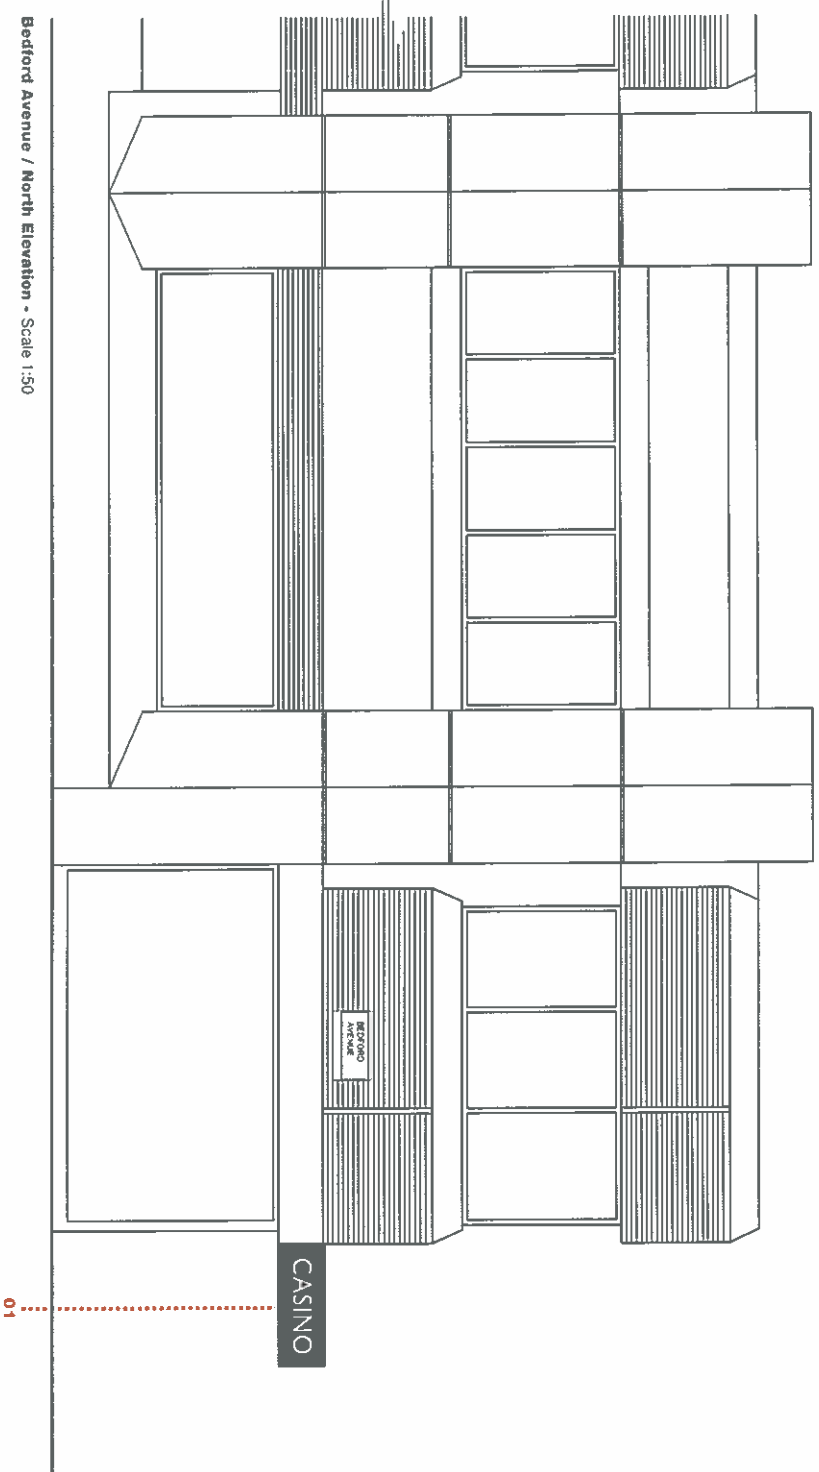

**ITEM 01 (Qty 1)**  
Internally illuminated fascia sign, fret cut aluminum panel with pushed through acrylic letters, illuminated from behind by LEDs  
Scale 1:10

Grosvenor Casino, Tottenham Court Road, 282 Tottenham Court Road, London, W1T 7RH, 104437 2804/14 - JS - Planning scheme created.  
Copyright: The above design and illustration are intended solely for, and should only be used by, those to whom this design specification is addressed. The contents are strictly private and confidential. Any form of reproduction, dissemination, copying, disclosure, modification or distribution is strictly prohibited without the prior written consent of Ashleigh Signs Ltd (Company Number: 132099) whose registered address is Ashleigh House, Marsh Street, Rotherham, Leicestershire, LS20 0AG  
Phone: +44 (0) 119 2822292 Fax: +44 (0) 119 2820155 [www.ashleighsigns.co.uk](http://www.ashleighsigns.co.uk)

Bedford Avenue / North Elevation - Scale 1:50

Grosvenor Casino, Tottenham Court Road, 282 Tottenham Court Road, London, W1T 7RG. 104497 28/04/14 - JS - Planning scheme created.  
Copyright: The above design and illustrations are intended solely for use by those to whom the design specification is addressed. The contents are strictly private and confidential. Any form of reproduction, dissemination, copying, disclosure, modification or distribution is strictly prohibited without the prior written consent of Ashleigh Signs Ltd (Company Number: 1229600) whose registered address is Ashleigh House, Marsh Street, Potholme, Leeds, LS20 0AG  
Phone +44 (0) 113 2828282 Fax +44 (0) 113 2828105 www.ashleighsigns.co.uk