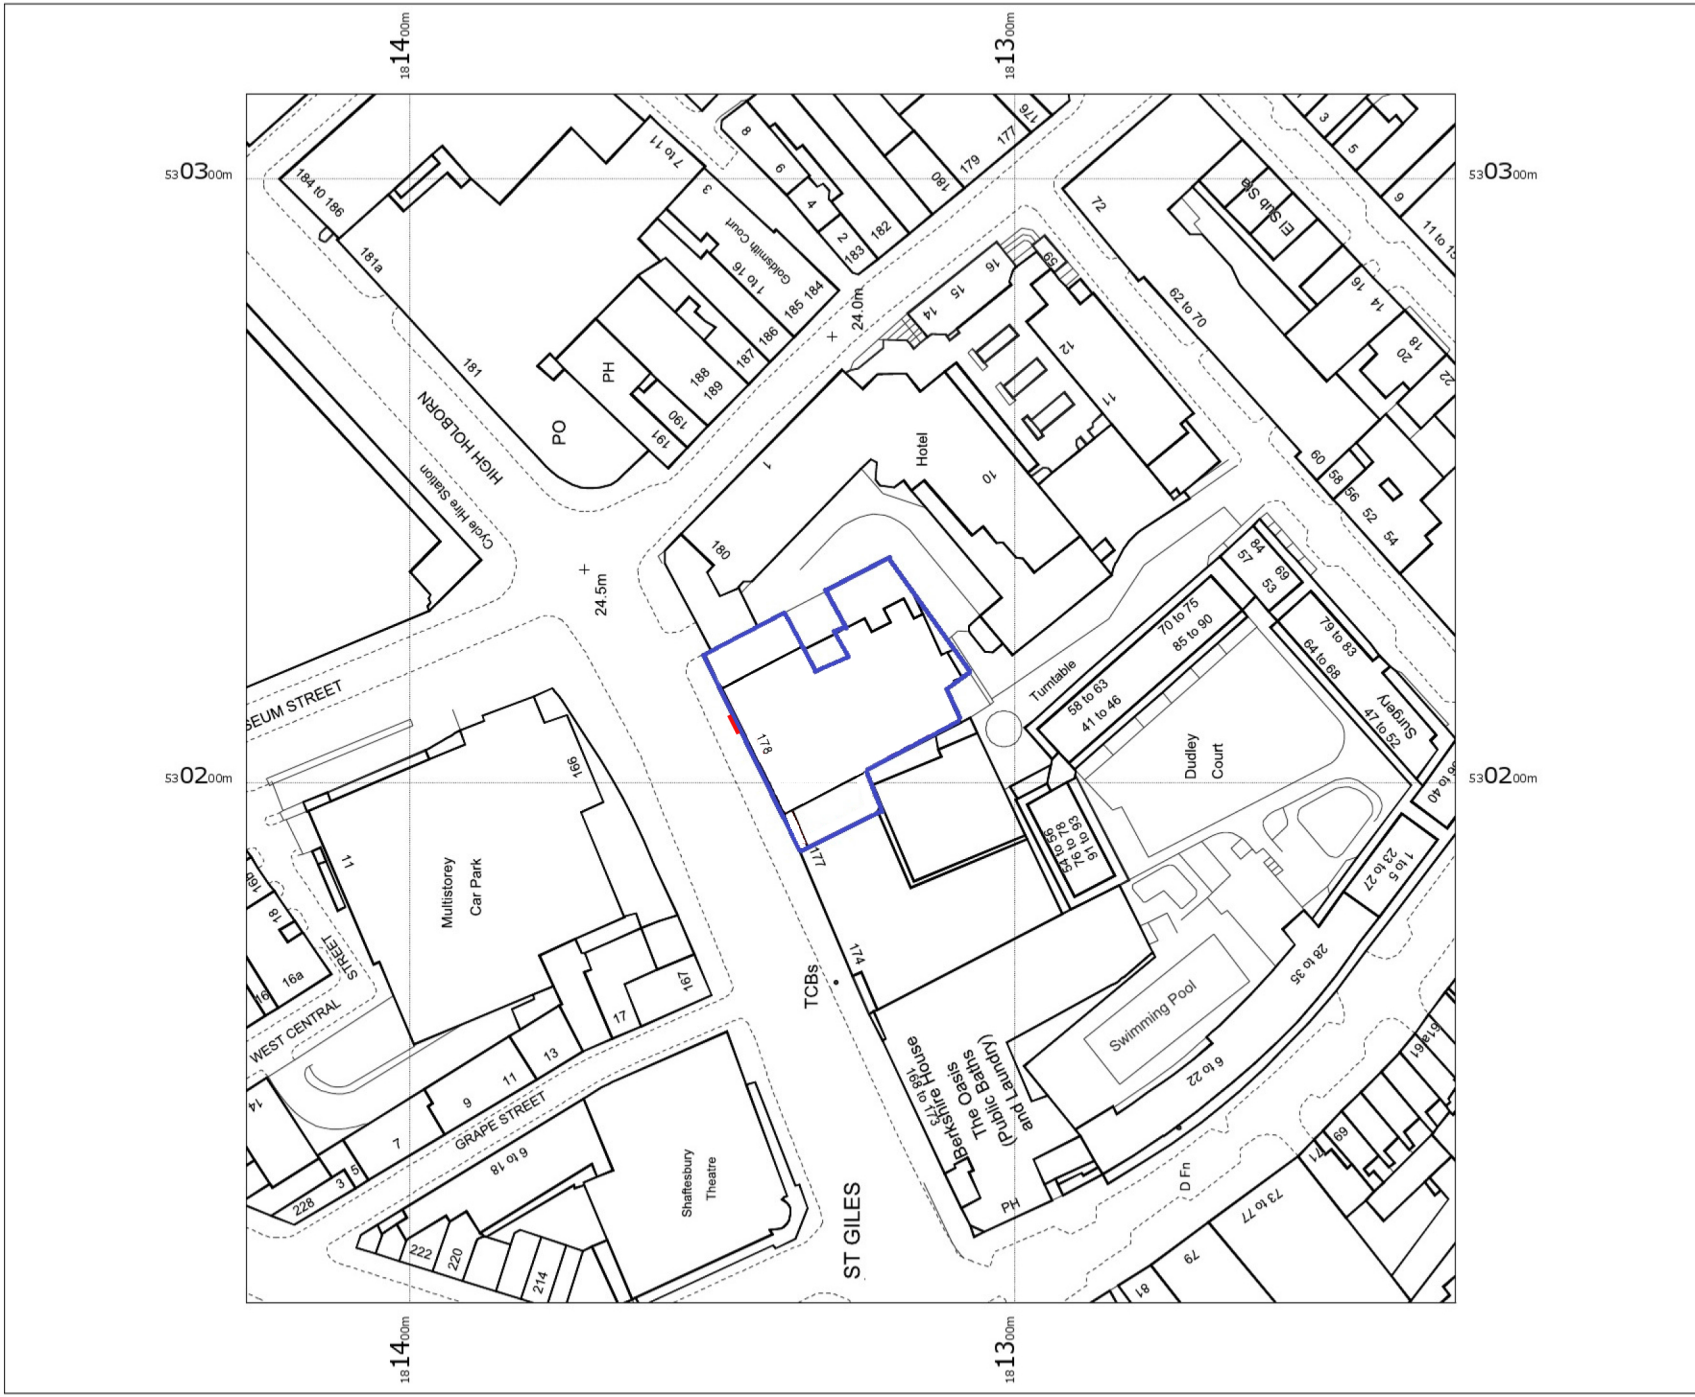

High Holborn Hall 1-1250 Plan

OS Mastermap
26 October 2011, ID: CM-00104456
www.centremapslive.co.uk

1:1250 scale print at A4, Centre: 530214 E, 181327 N

©Crown Copyright. Licence no. 10001998