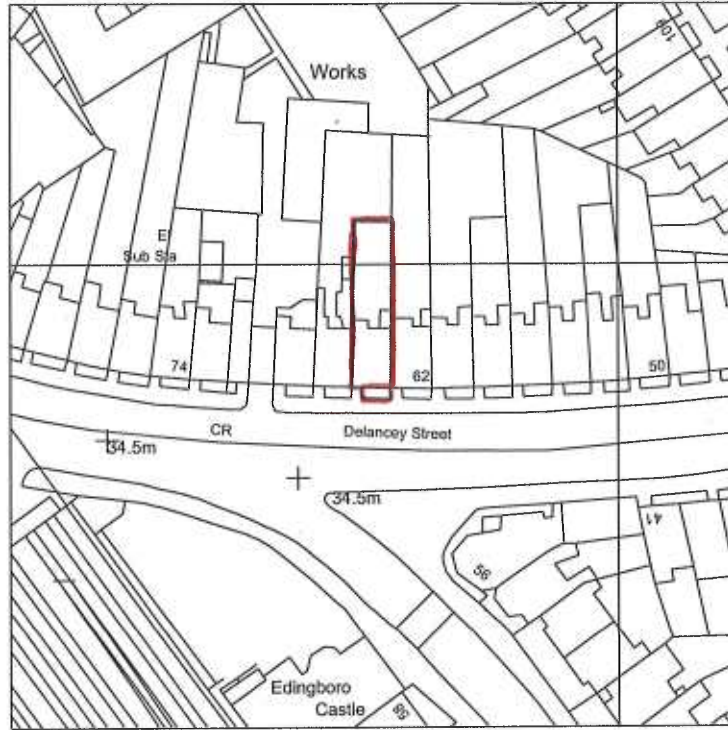

528716m

528816m

183636m

183636m

836

836

183536m

183536m

528716m

528816m

Drg.No: DS/P/L01	Rev. -	Scale: 1:1250 @ A4	Date: 14/06/13 Title: LOCATION PLAN	Cassion Castle Architects <small>Unit 5, 51 Derbyshire St, E2 6JQ E:info@cassioncastle.com T:020 7739 8266</small> Project: DELANCEY STREET, LONDON
---------------------	-----------	-----------------------	---	---