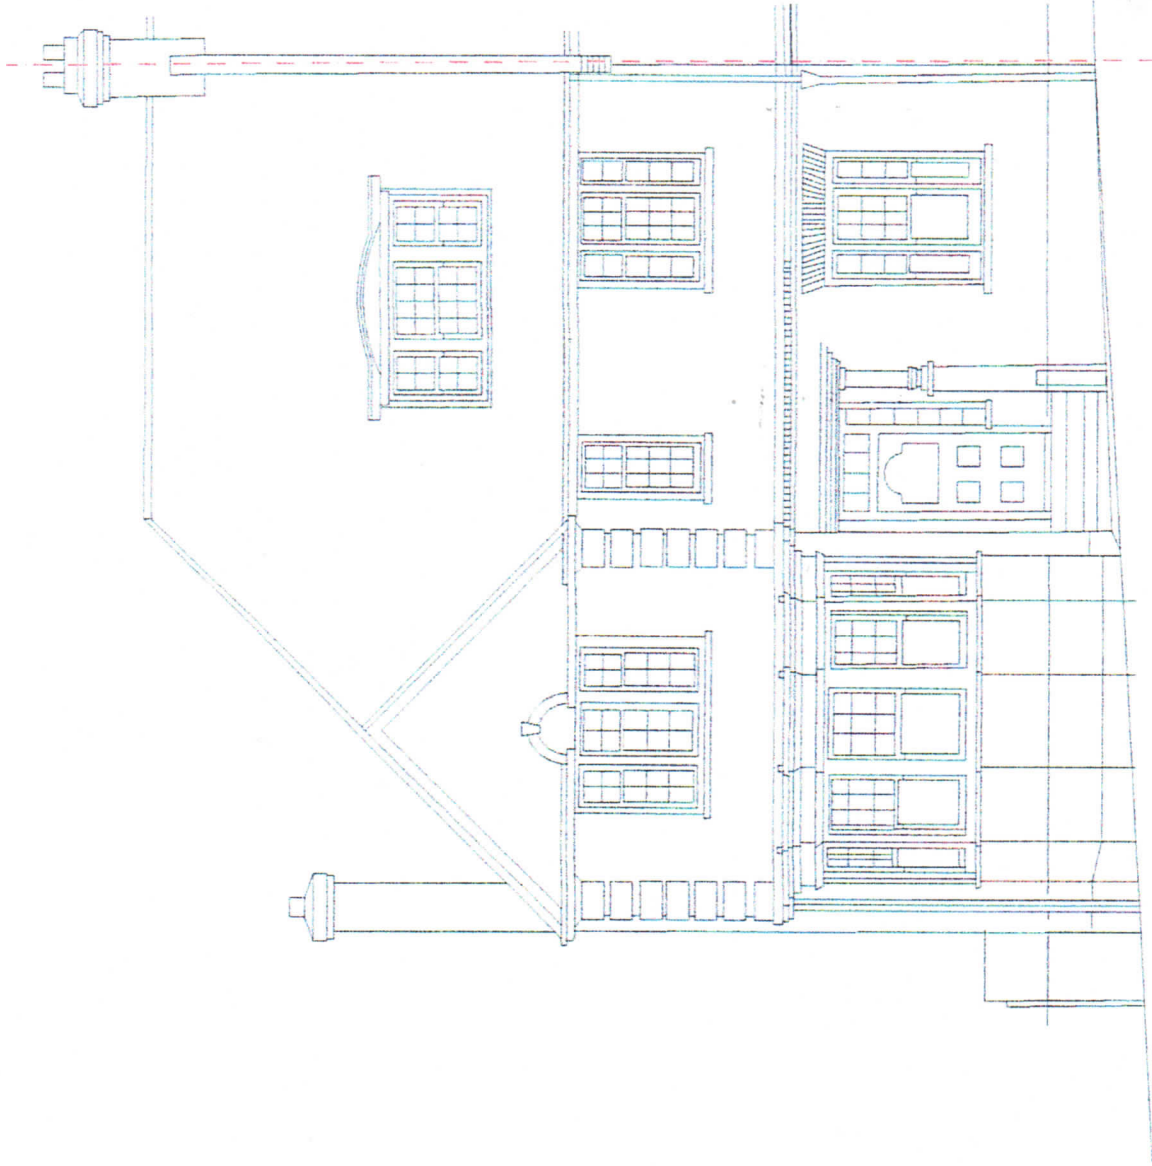

Ref 2014/2318

Existing front elevation
that shows the gutter
windows & door.

NO.	DATE	BY	REVISION

FOR EXISTING

ALL DRAWINGS TO BE CHECKED ON SITE AND EITHER MARKED
OR RE-DRAWN BY THE ARCHITECT OR ARCHITECTS LTD