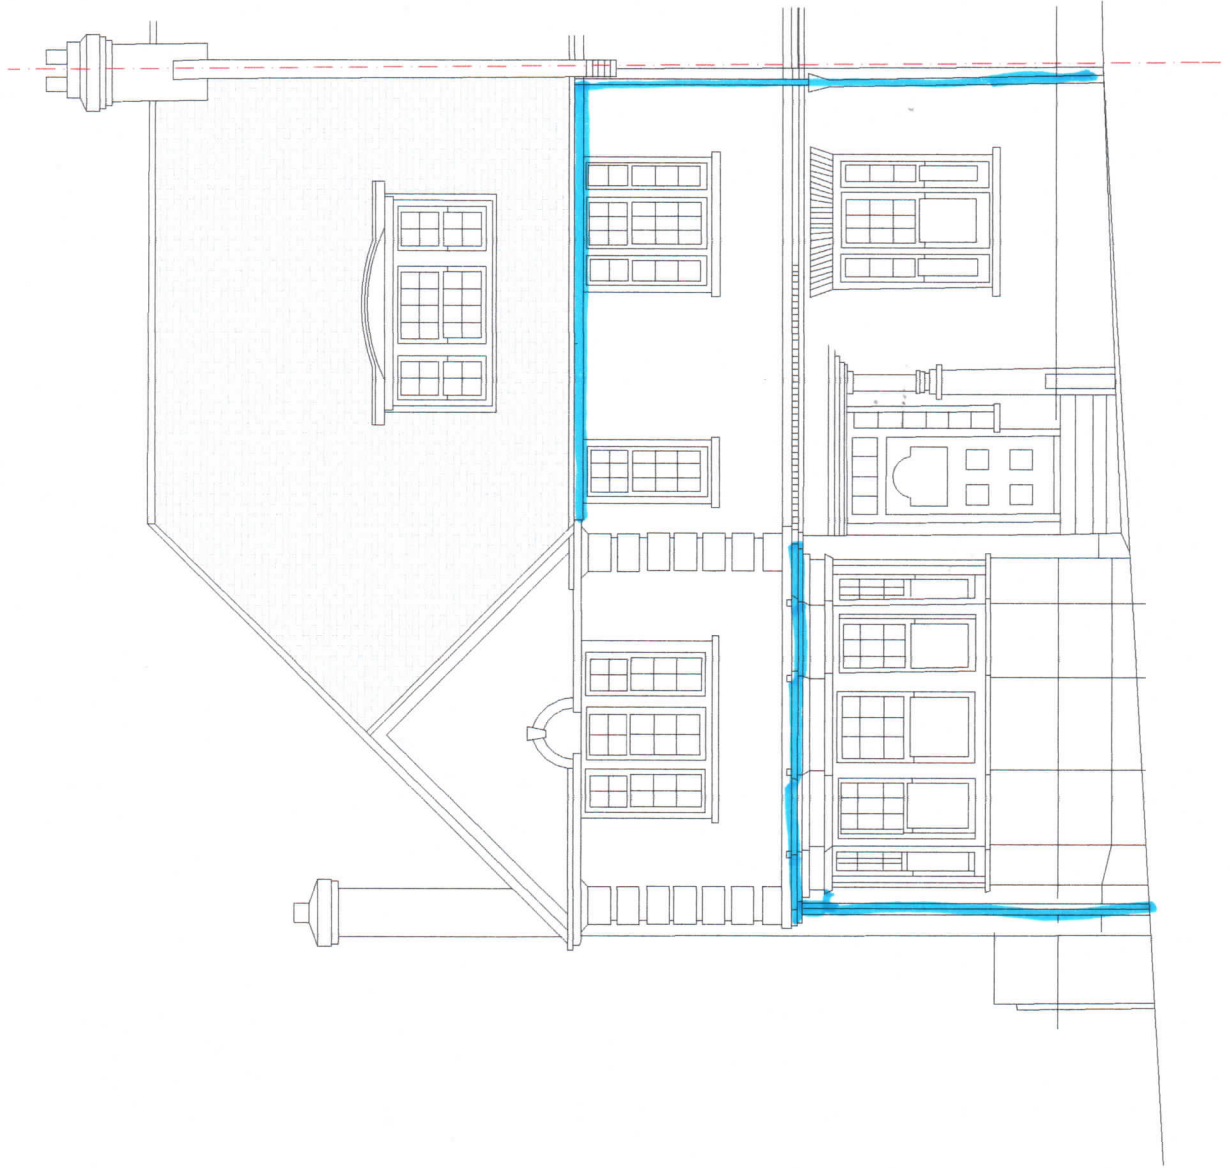

Ref: 2014/2318

Existing front elevation
to show where the gutters
are. Proposal is to change
them for cast iron and
exactly in the same
location.

REV	DATE	BY	CHKD	DESCRIPTION

FOR EXISTING

FOR EXISTING
Drawing No: 9714/EX/001
REV: 1