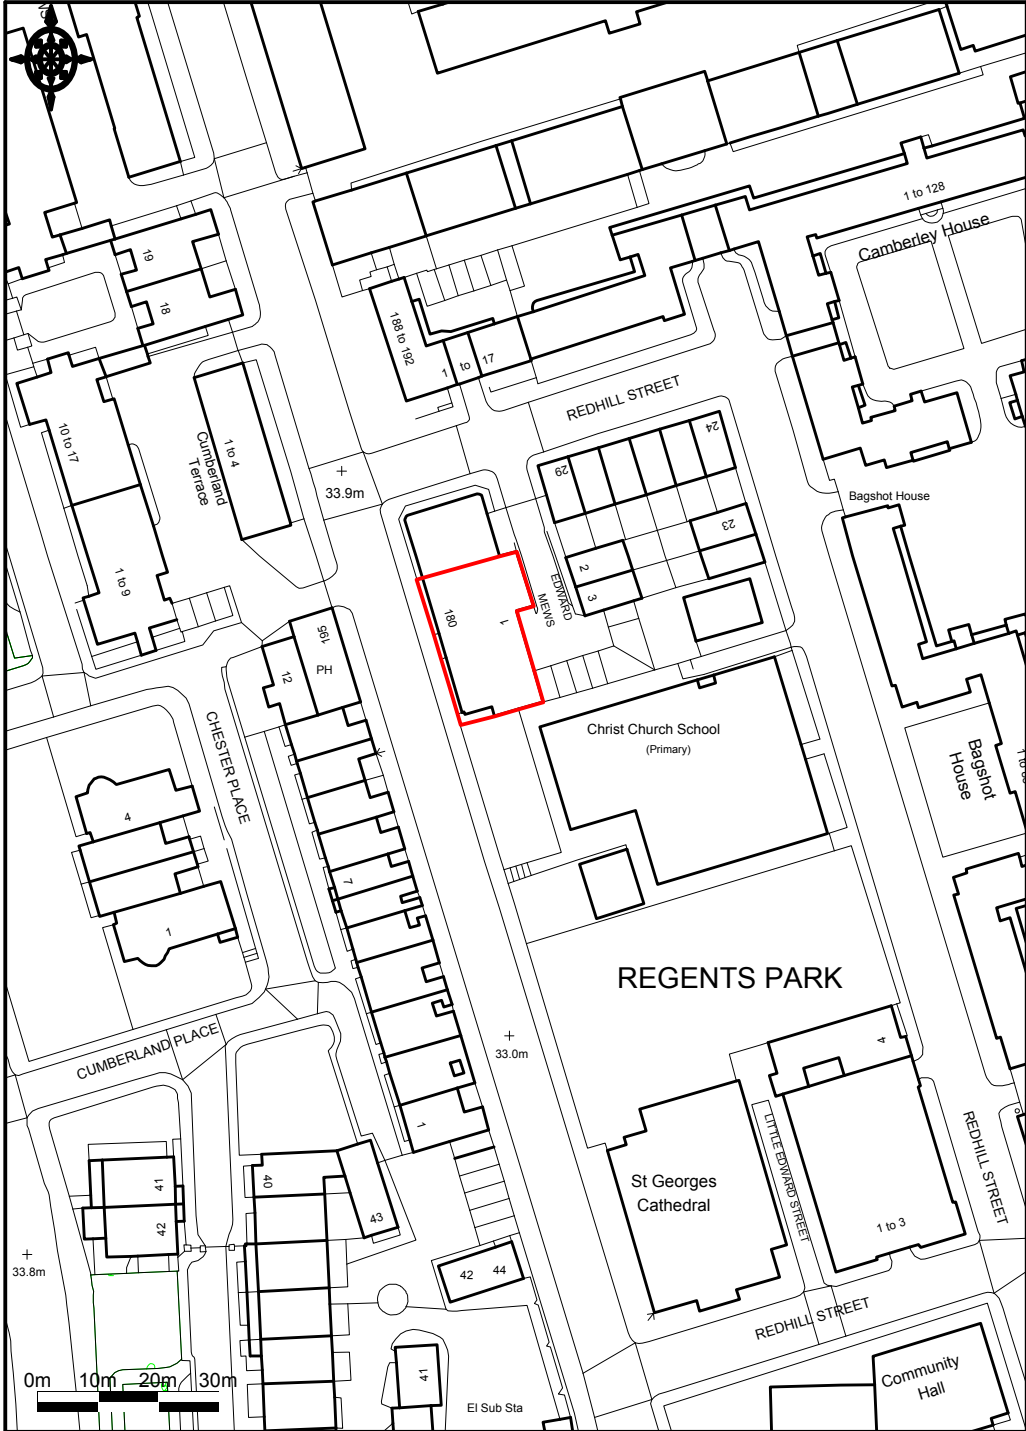

180 Albany Street, NW1 4AW
Site Location Plan

Scale: 1:1250 at A4