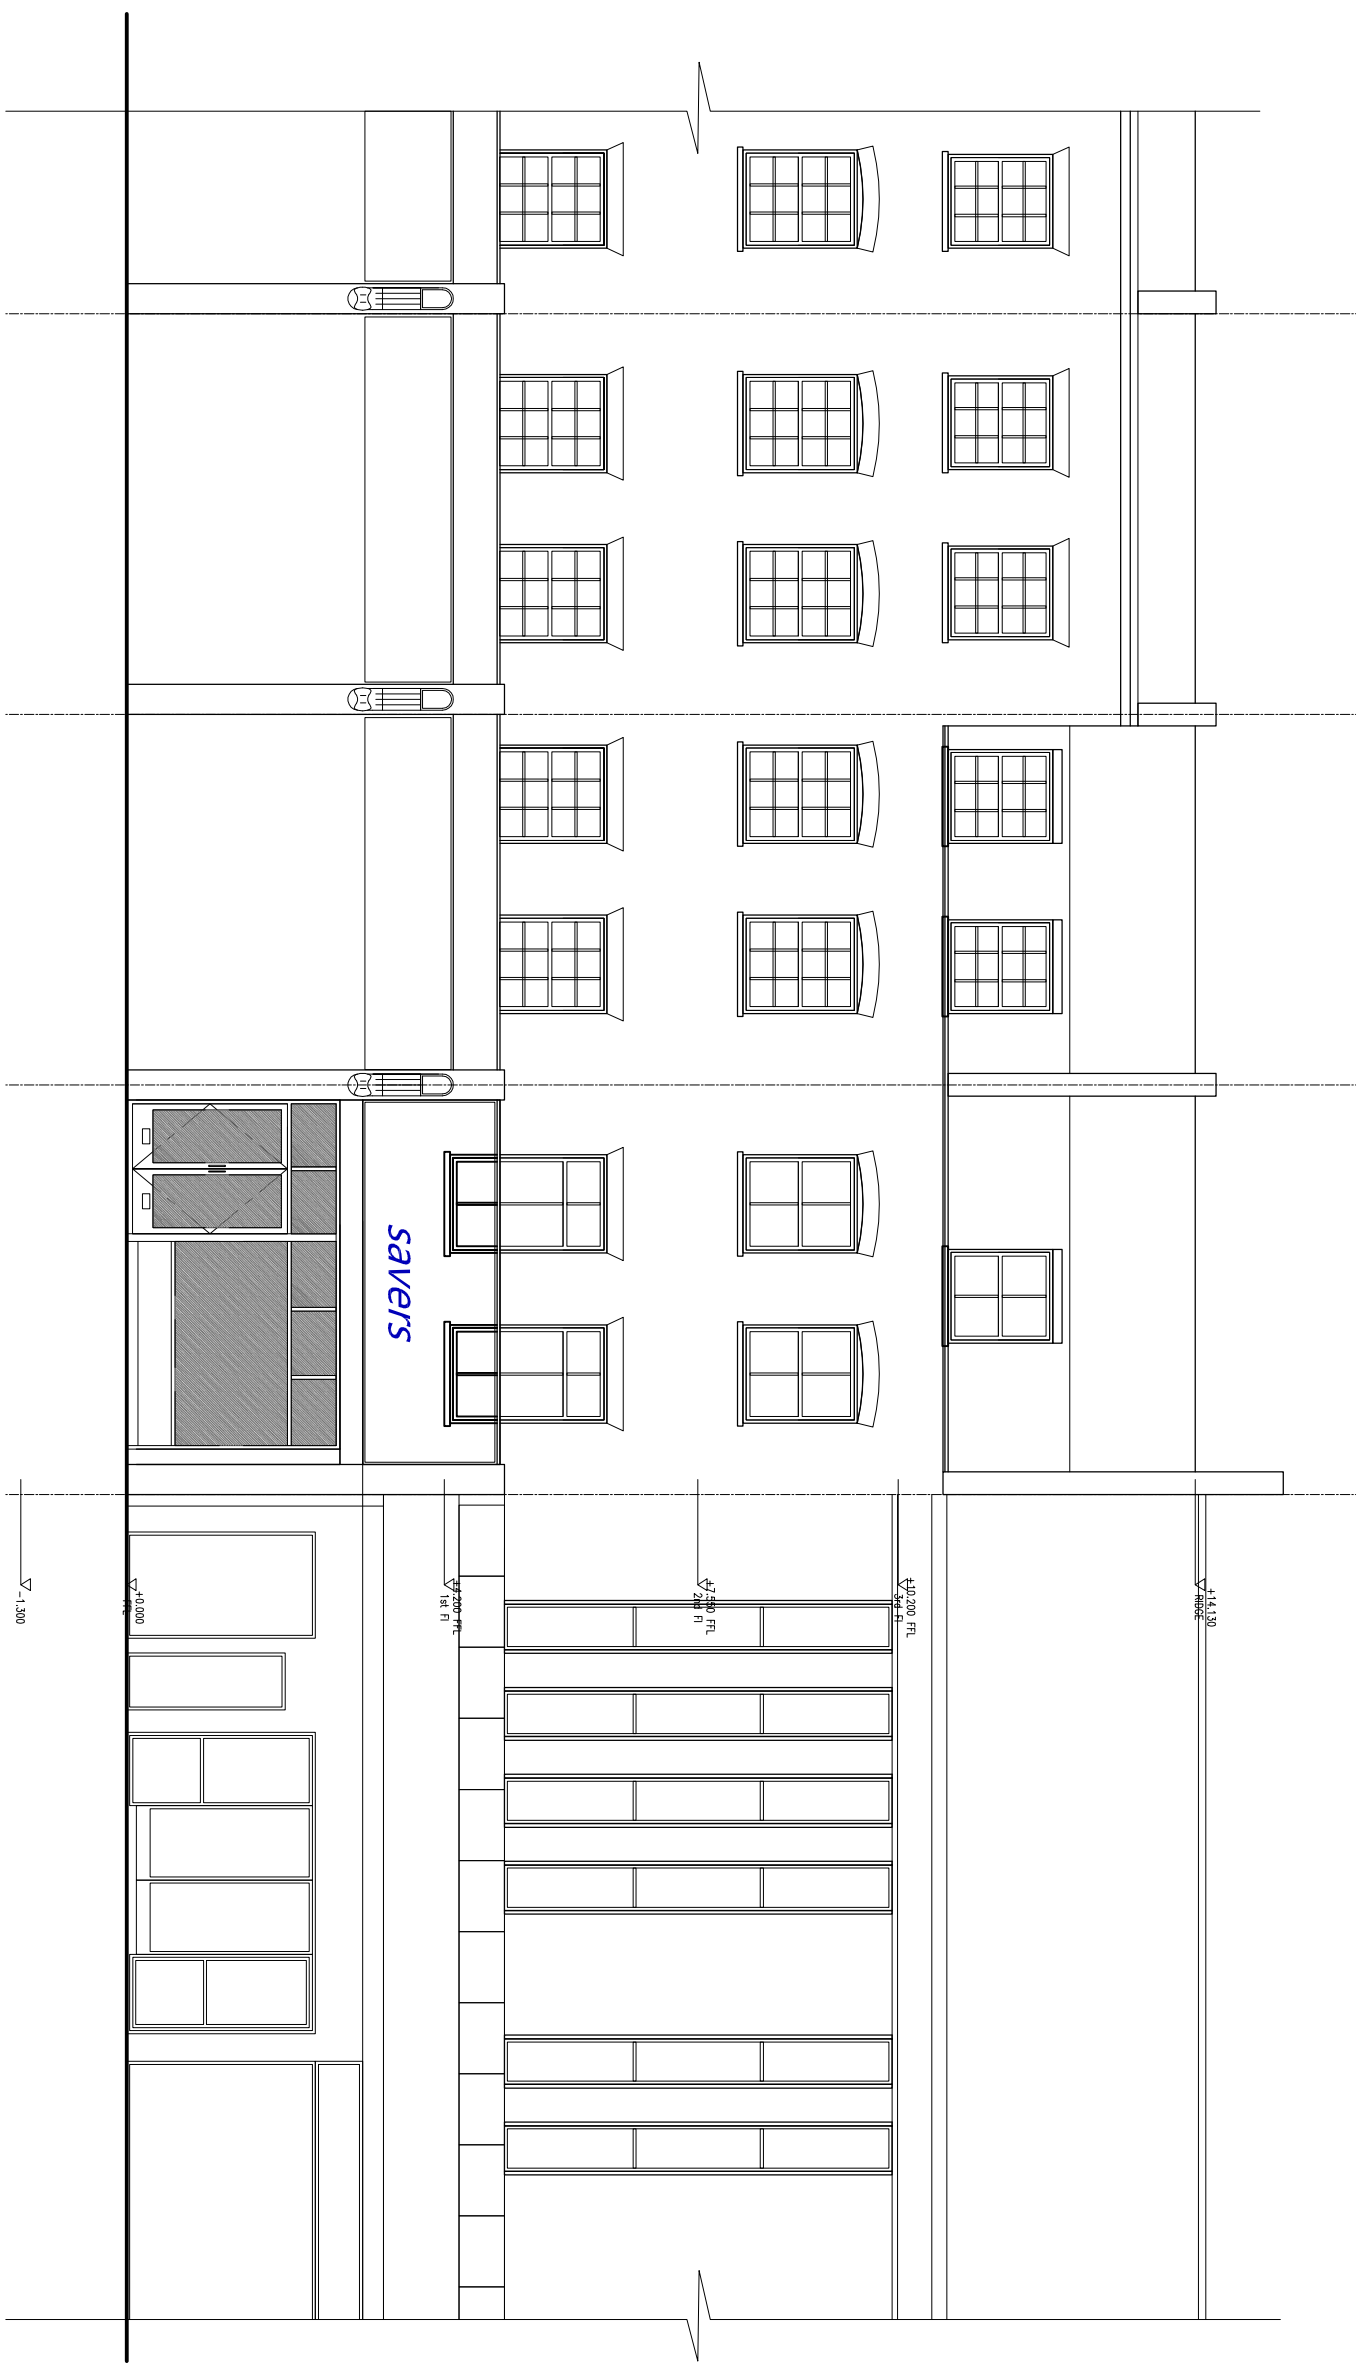

A B C D E F G H

4A EXISTING FRONT ELEVATION

SCALE 1:100

| | | | |
|---|---------------------------|--|---------------------|
|  | | Client - | |
| Project Title 78 Camden High Street, London, NW1 0LT | | Drawing Title Existing Front Elevation | |
| Rev. Date - | Description - | Rev. By - | CK'd By - |
| Project Number 14/0126 | Scale 1:100 @A3 | Date 22/03/14 | Revised - |
| Drawing Number 14-126-04 | | Rev. - | |
| Status - | | | |