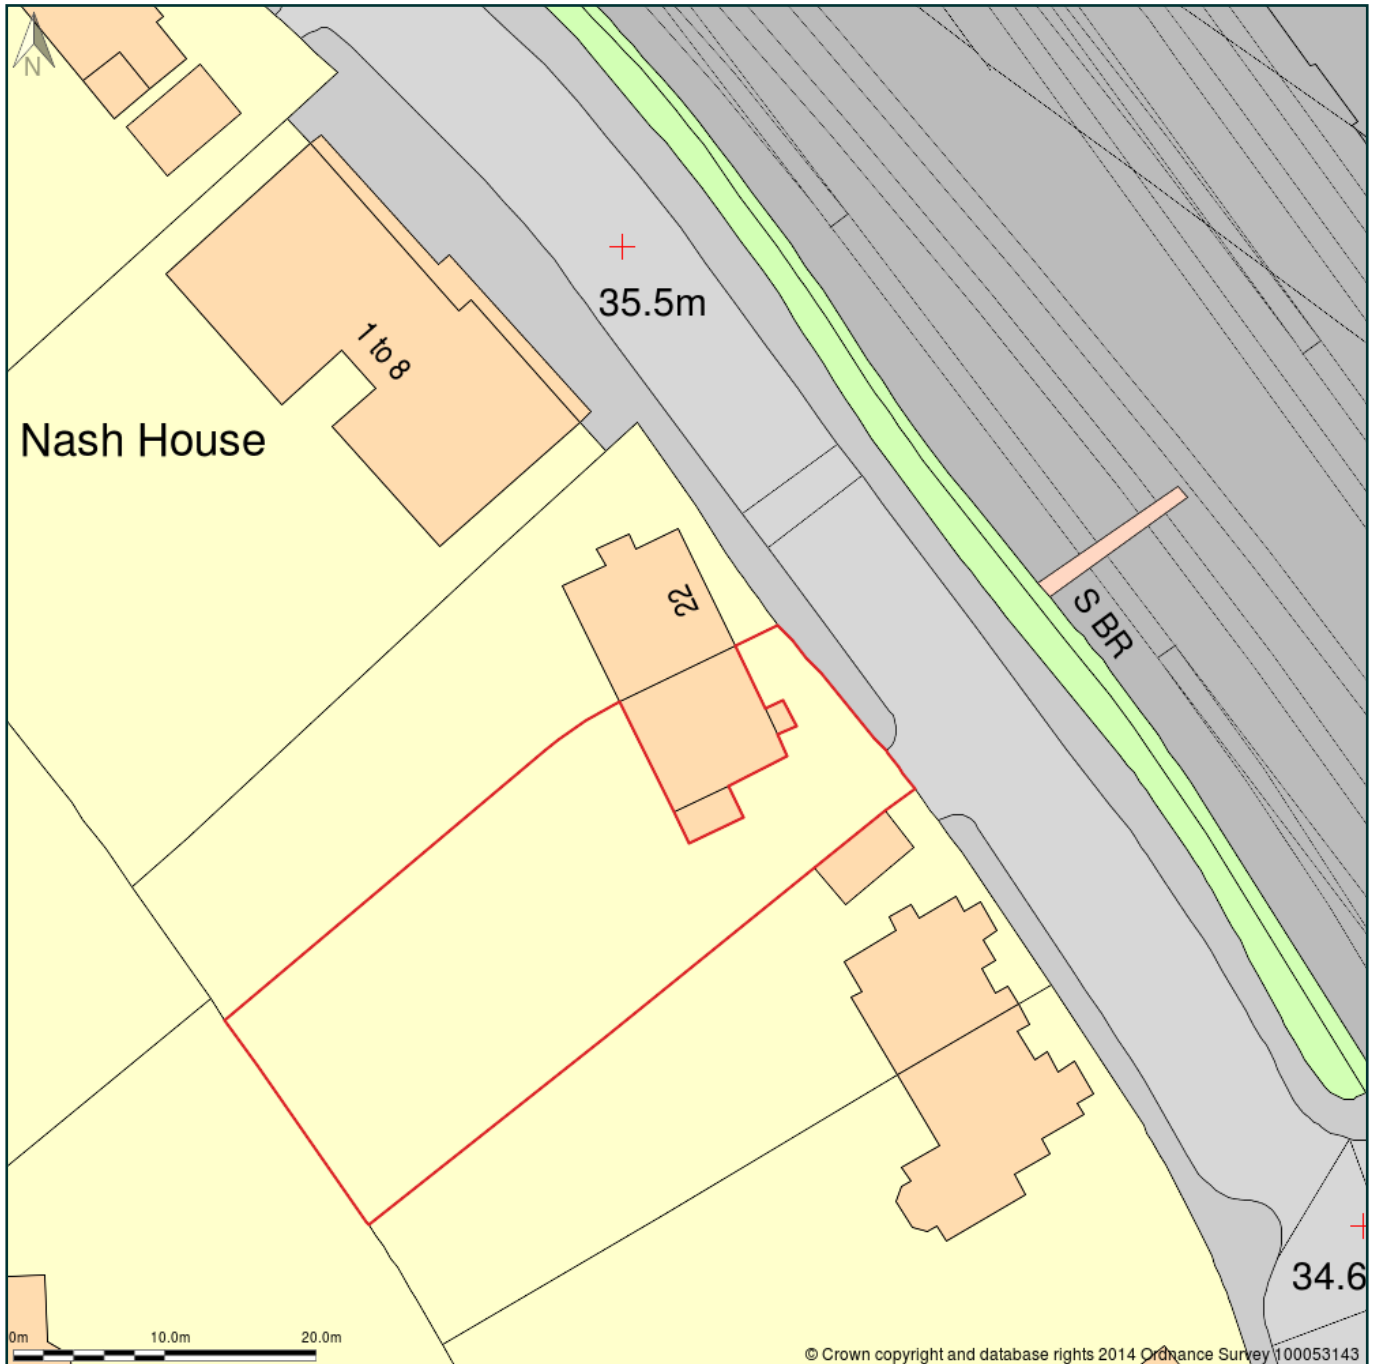

24 Park Village East, London, NW1 7PZ

Block Plan shows area bounded by: 528748.59179688,183327.43164063 528838.59179688,183417.43164063 (at a scale of 1:500) The representation of a road, track or path is no evidence of a right of way. The representation of features as lines is no evidence of a property boundary.

Produced on 15th Jan 2014 from the Ordnance Survey National Geographic Database and incorporating surveyed revision available at this date. Reproduction in whole or part is prohibited without the prior permission of Ordnance Survey. © Crown copyright 2014. Supplied by buyaplan.co.uk a licensed Ordnance Survey partner (100053143). Unique plan reference: #00024795-DD470A