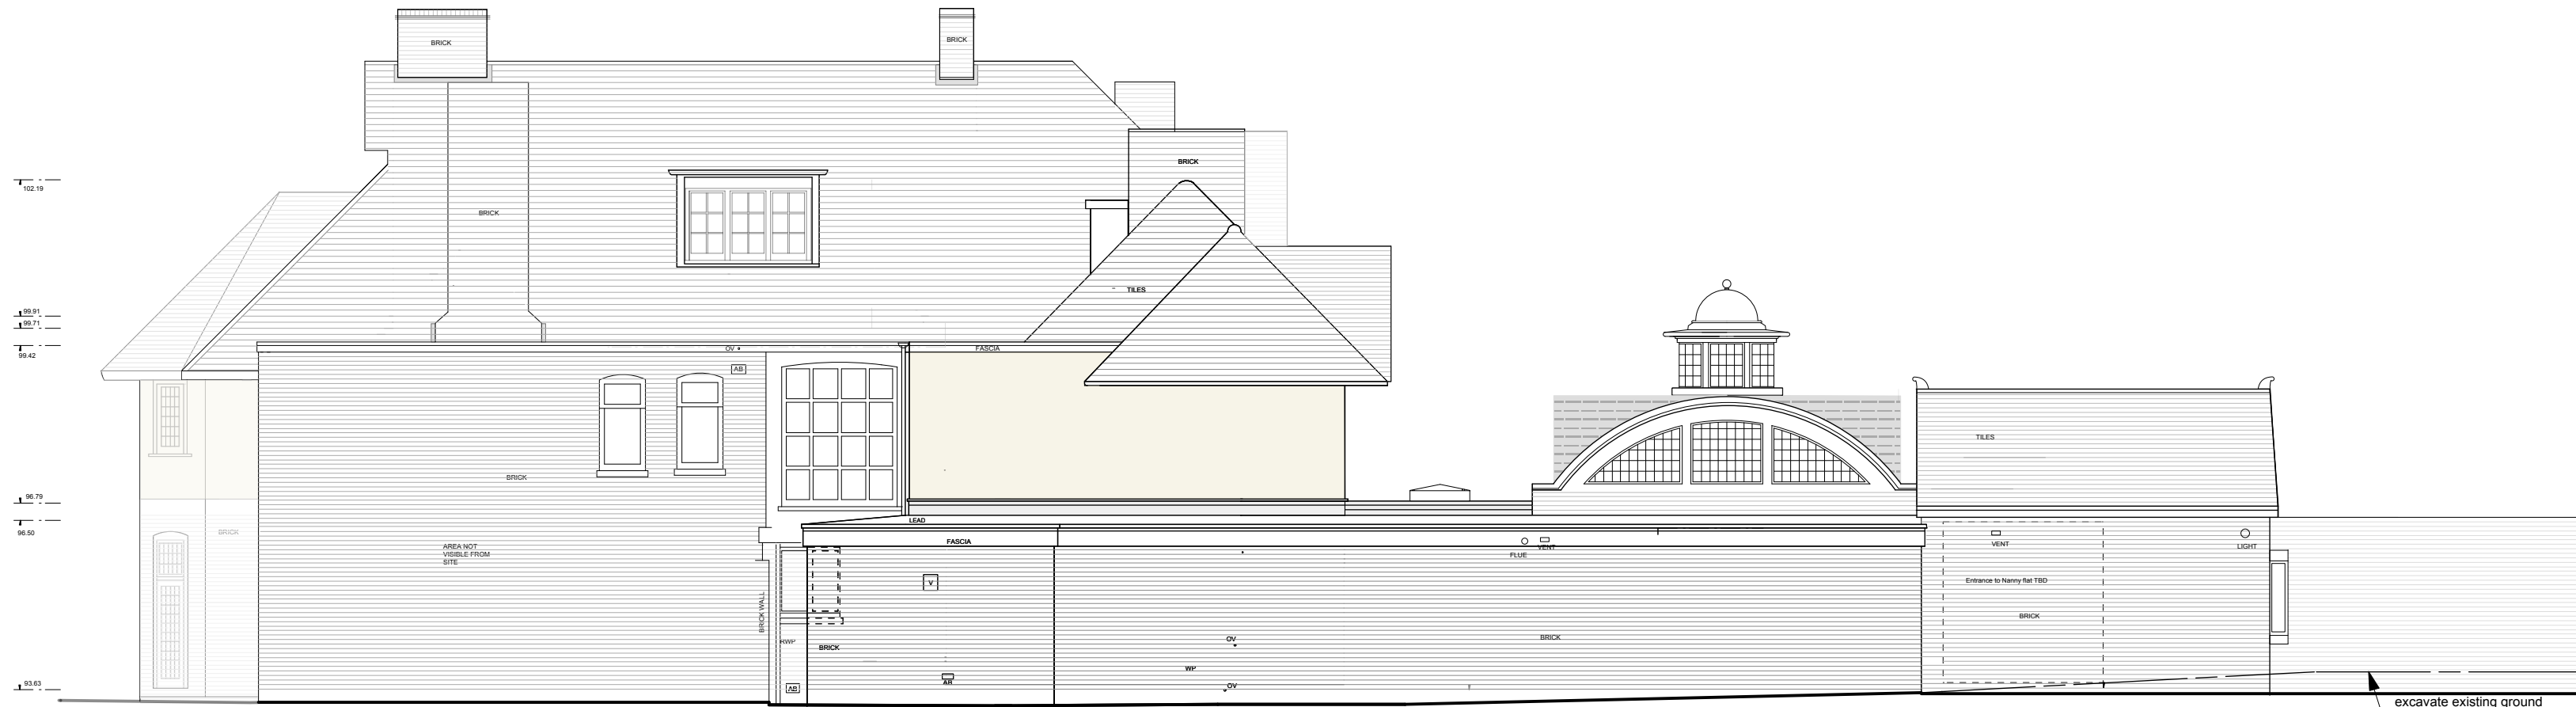

DATUM 92.00m A.O.D.  
SOUTH GARDEN ELEVATION

DATUM 92.00m A.O.D.  
EAST ELEVATION

Charlton  
Brown  
Architects

44 Frognal Lane, NW3  
Proposed Elevations/2

12/05/2014  
1230/ AP06

The Belvedere 2 Back Lane Hampstead London NW3 1HL  
T 020 7794 1234 E office@charltonbrown.com

Scale 1:100 @ A2 / 1:50 @ A0  
This drawing is copyright