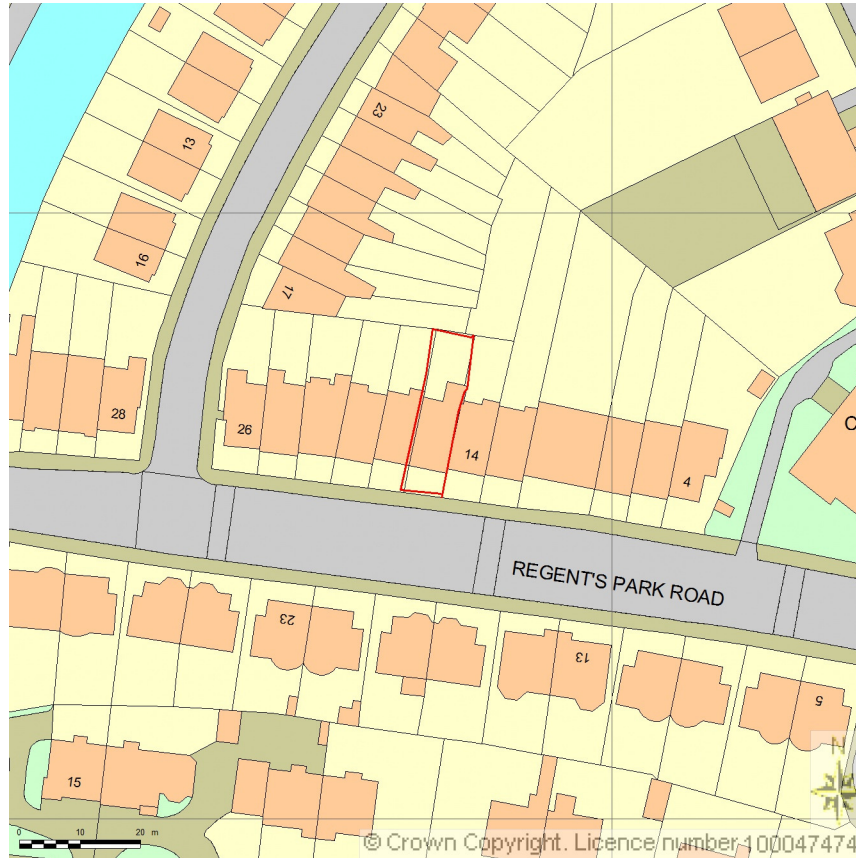

SITE LOCATION PLAN
AREA 2 HA
SCALE 1:1250 on A4
CENTRE COORDINATES: 528371, 183764

Supplied by Streetwise Maps Ltd
www.streetwise.net
Licence No: 100047474
25/10/2013 16:22