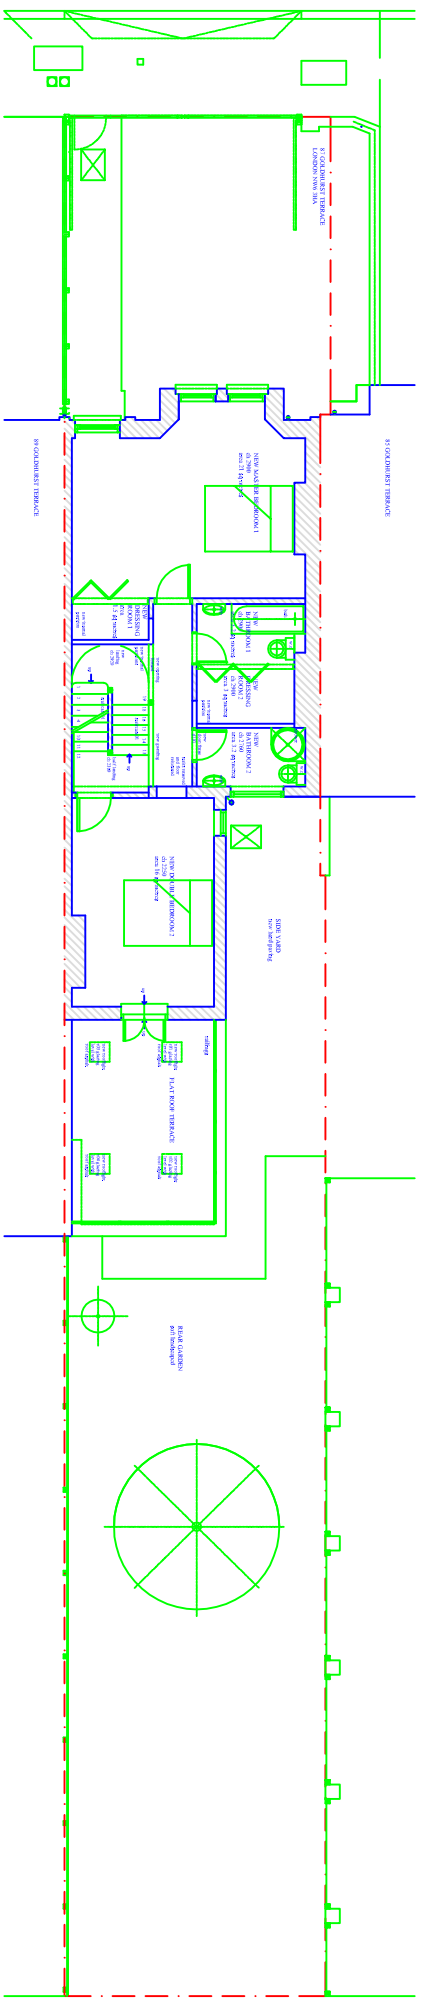

GOVERNMENT
BUILDING
HOUSING

REKONSTRUKSI TAMBAT PROJEK 1 - LAMPUNG WAHANA
SKALA 1:50
NO. 100/2019/PTG/2019