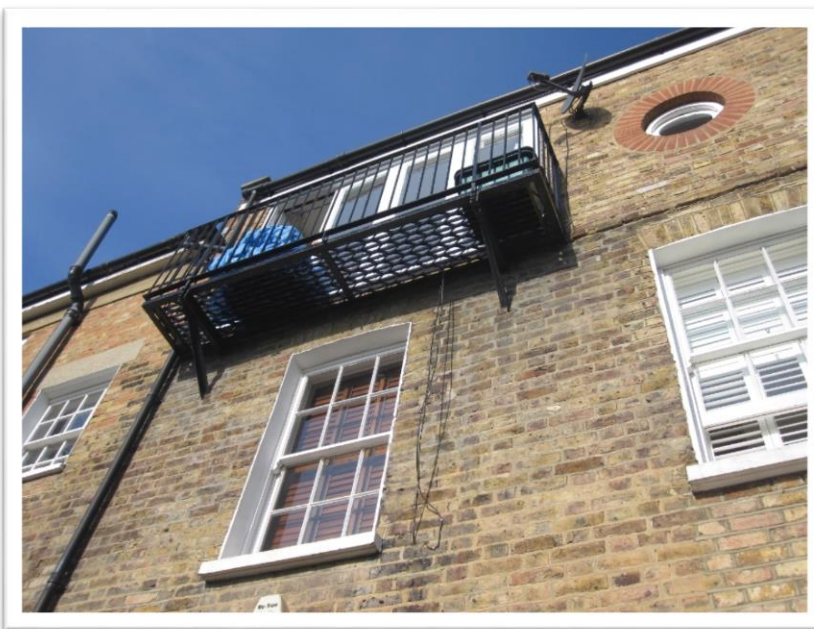

65 New End – DESIGN STATEMENT

Existing rear timber sash windows & front casement. New window profile to match existing.