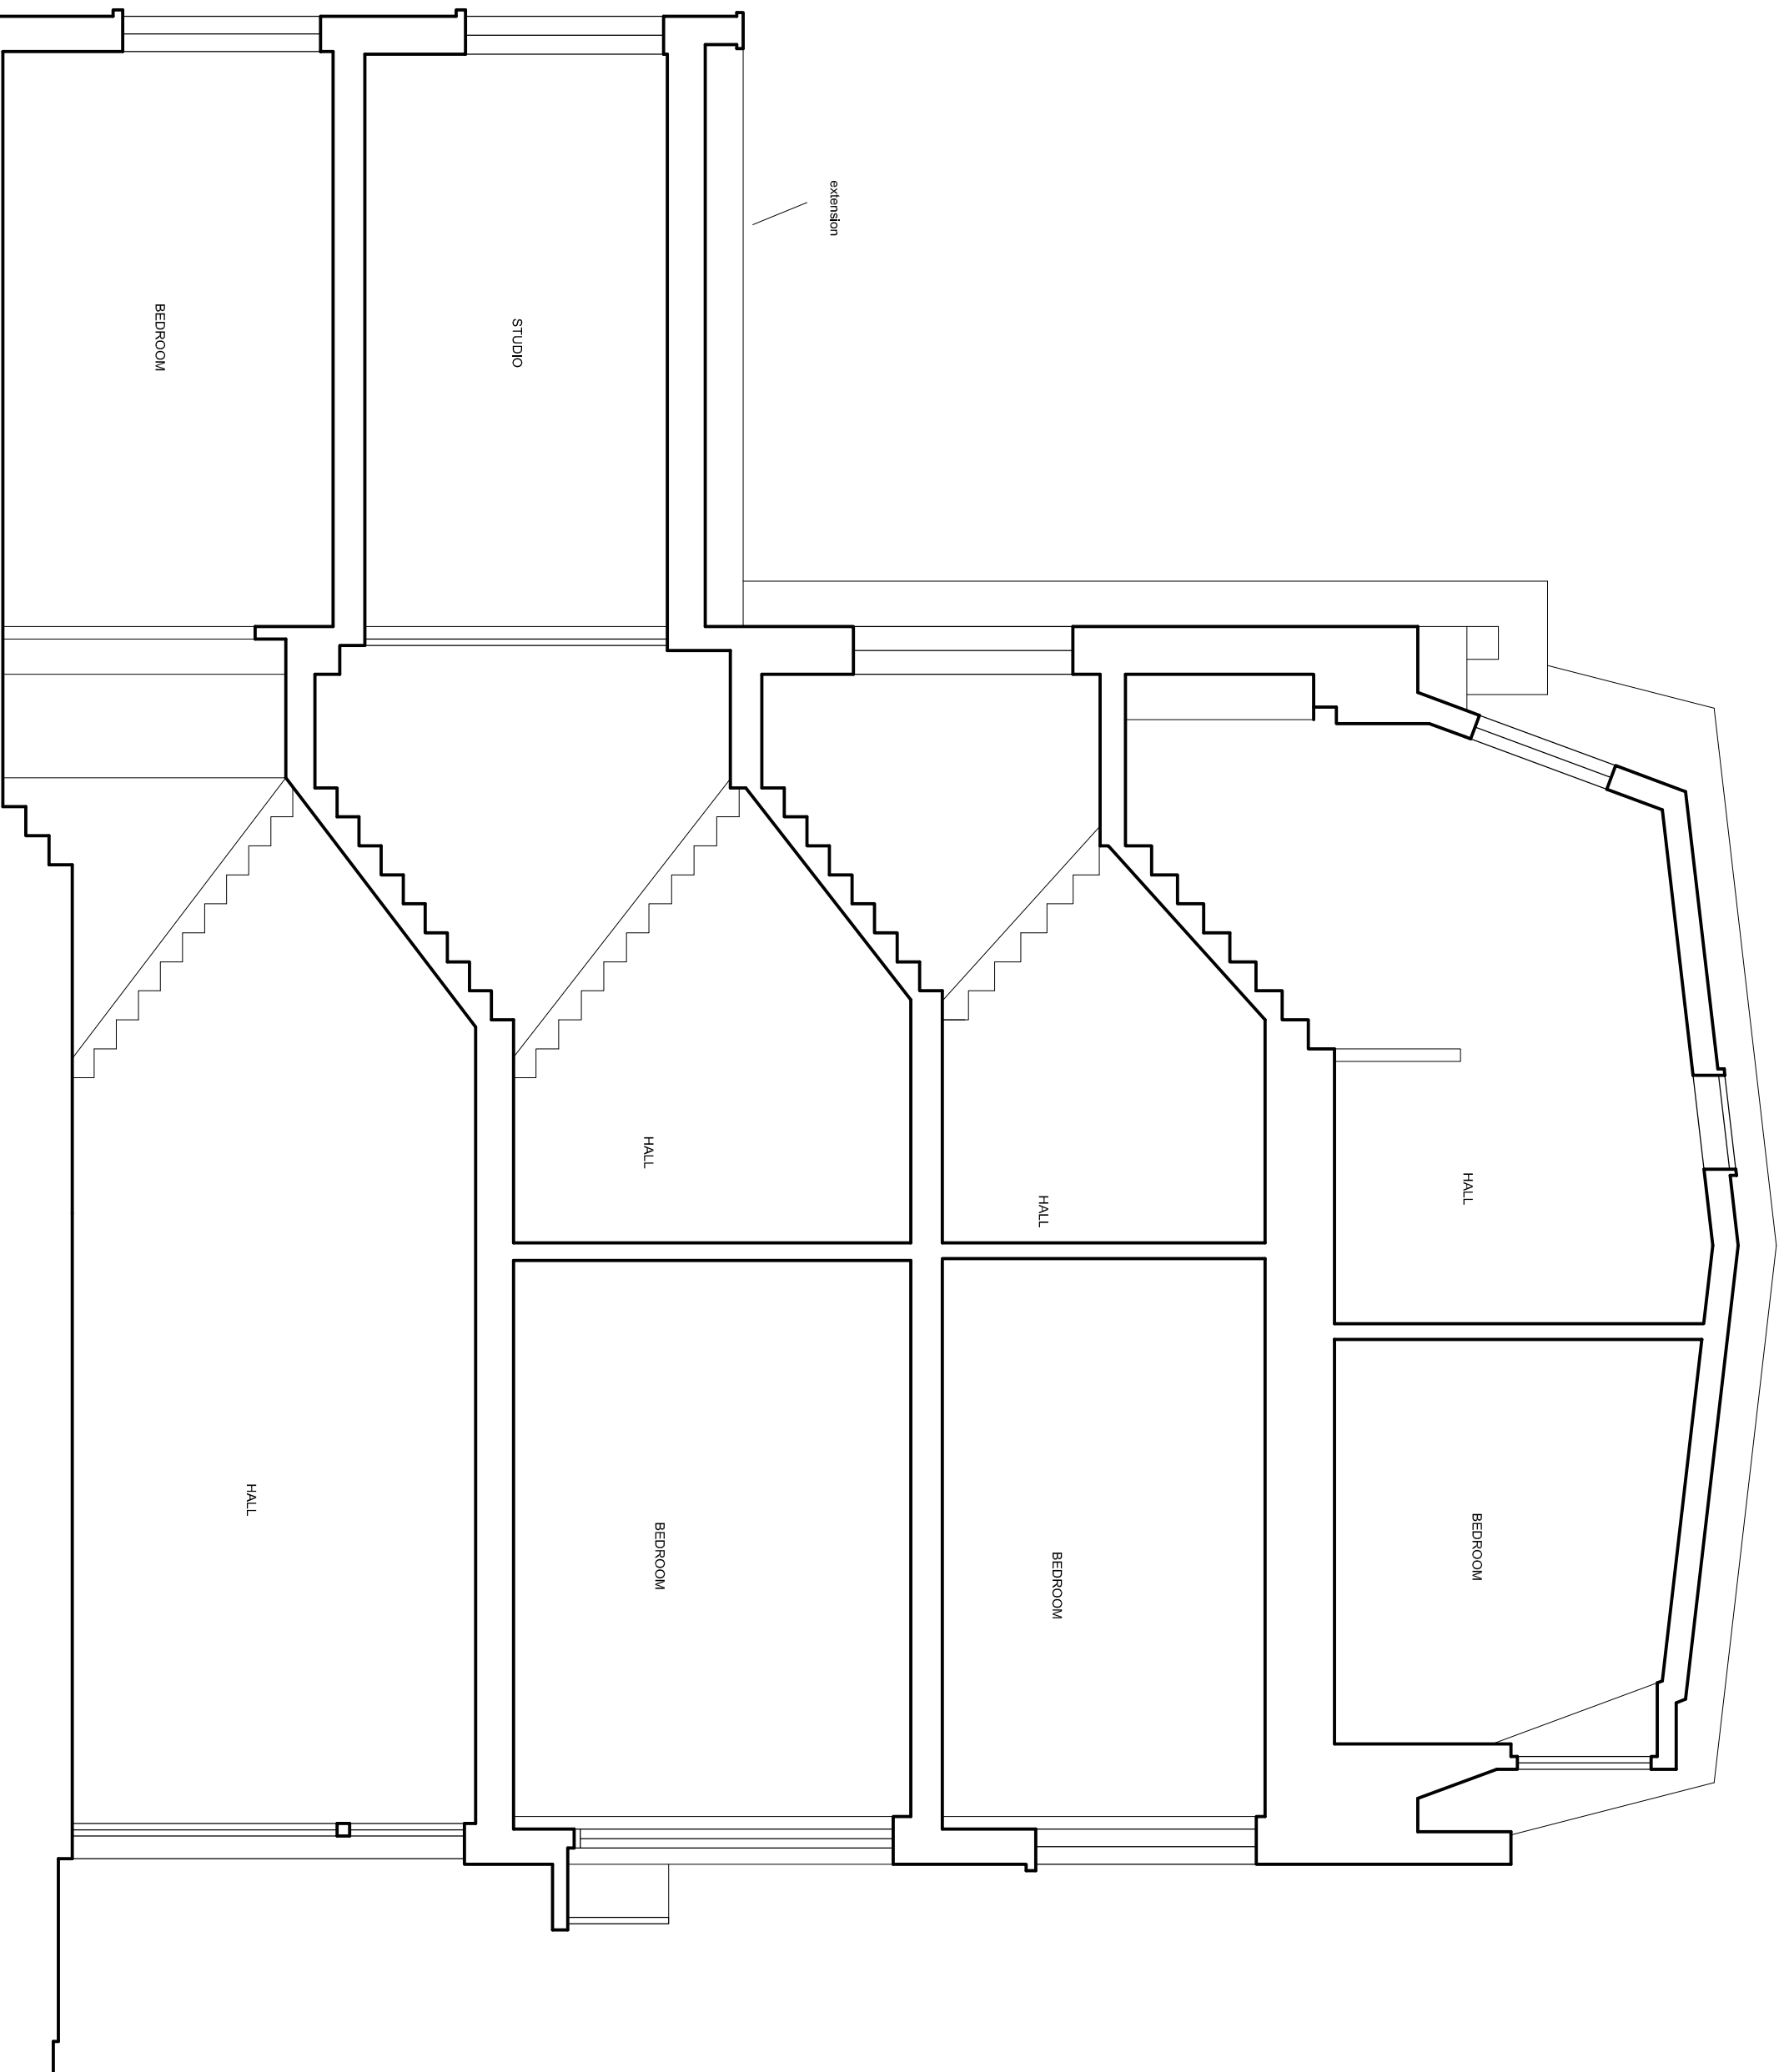

NOTES
DIMENSIONS TO BE CONFIRMED
ON SITE

DAVIES ARCHITECTURE LTD ©	
28 ELLIOTT SQ LONDON NW3 3SU TEL 020 7483 0669	
JOB	MR & MRS CARR 98 GLOUCESTER AV LONDON NW1
TITLE	PROPOSALS SECTION A
DATE	9.6.14
SCALE	1:50 @A3
DRAWING NO	GLO-PL-GA-04