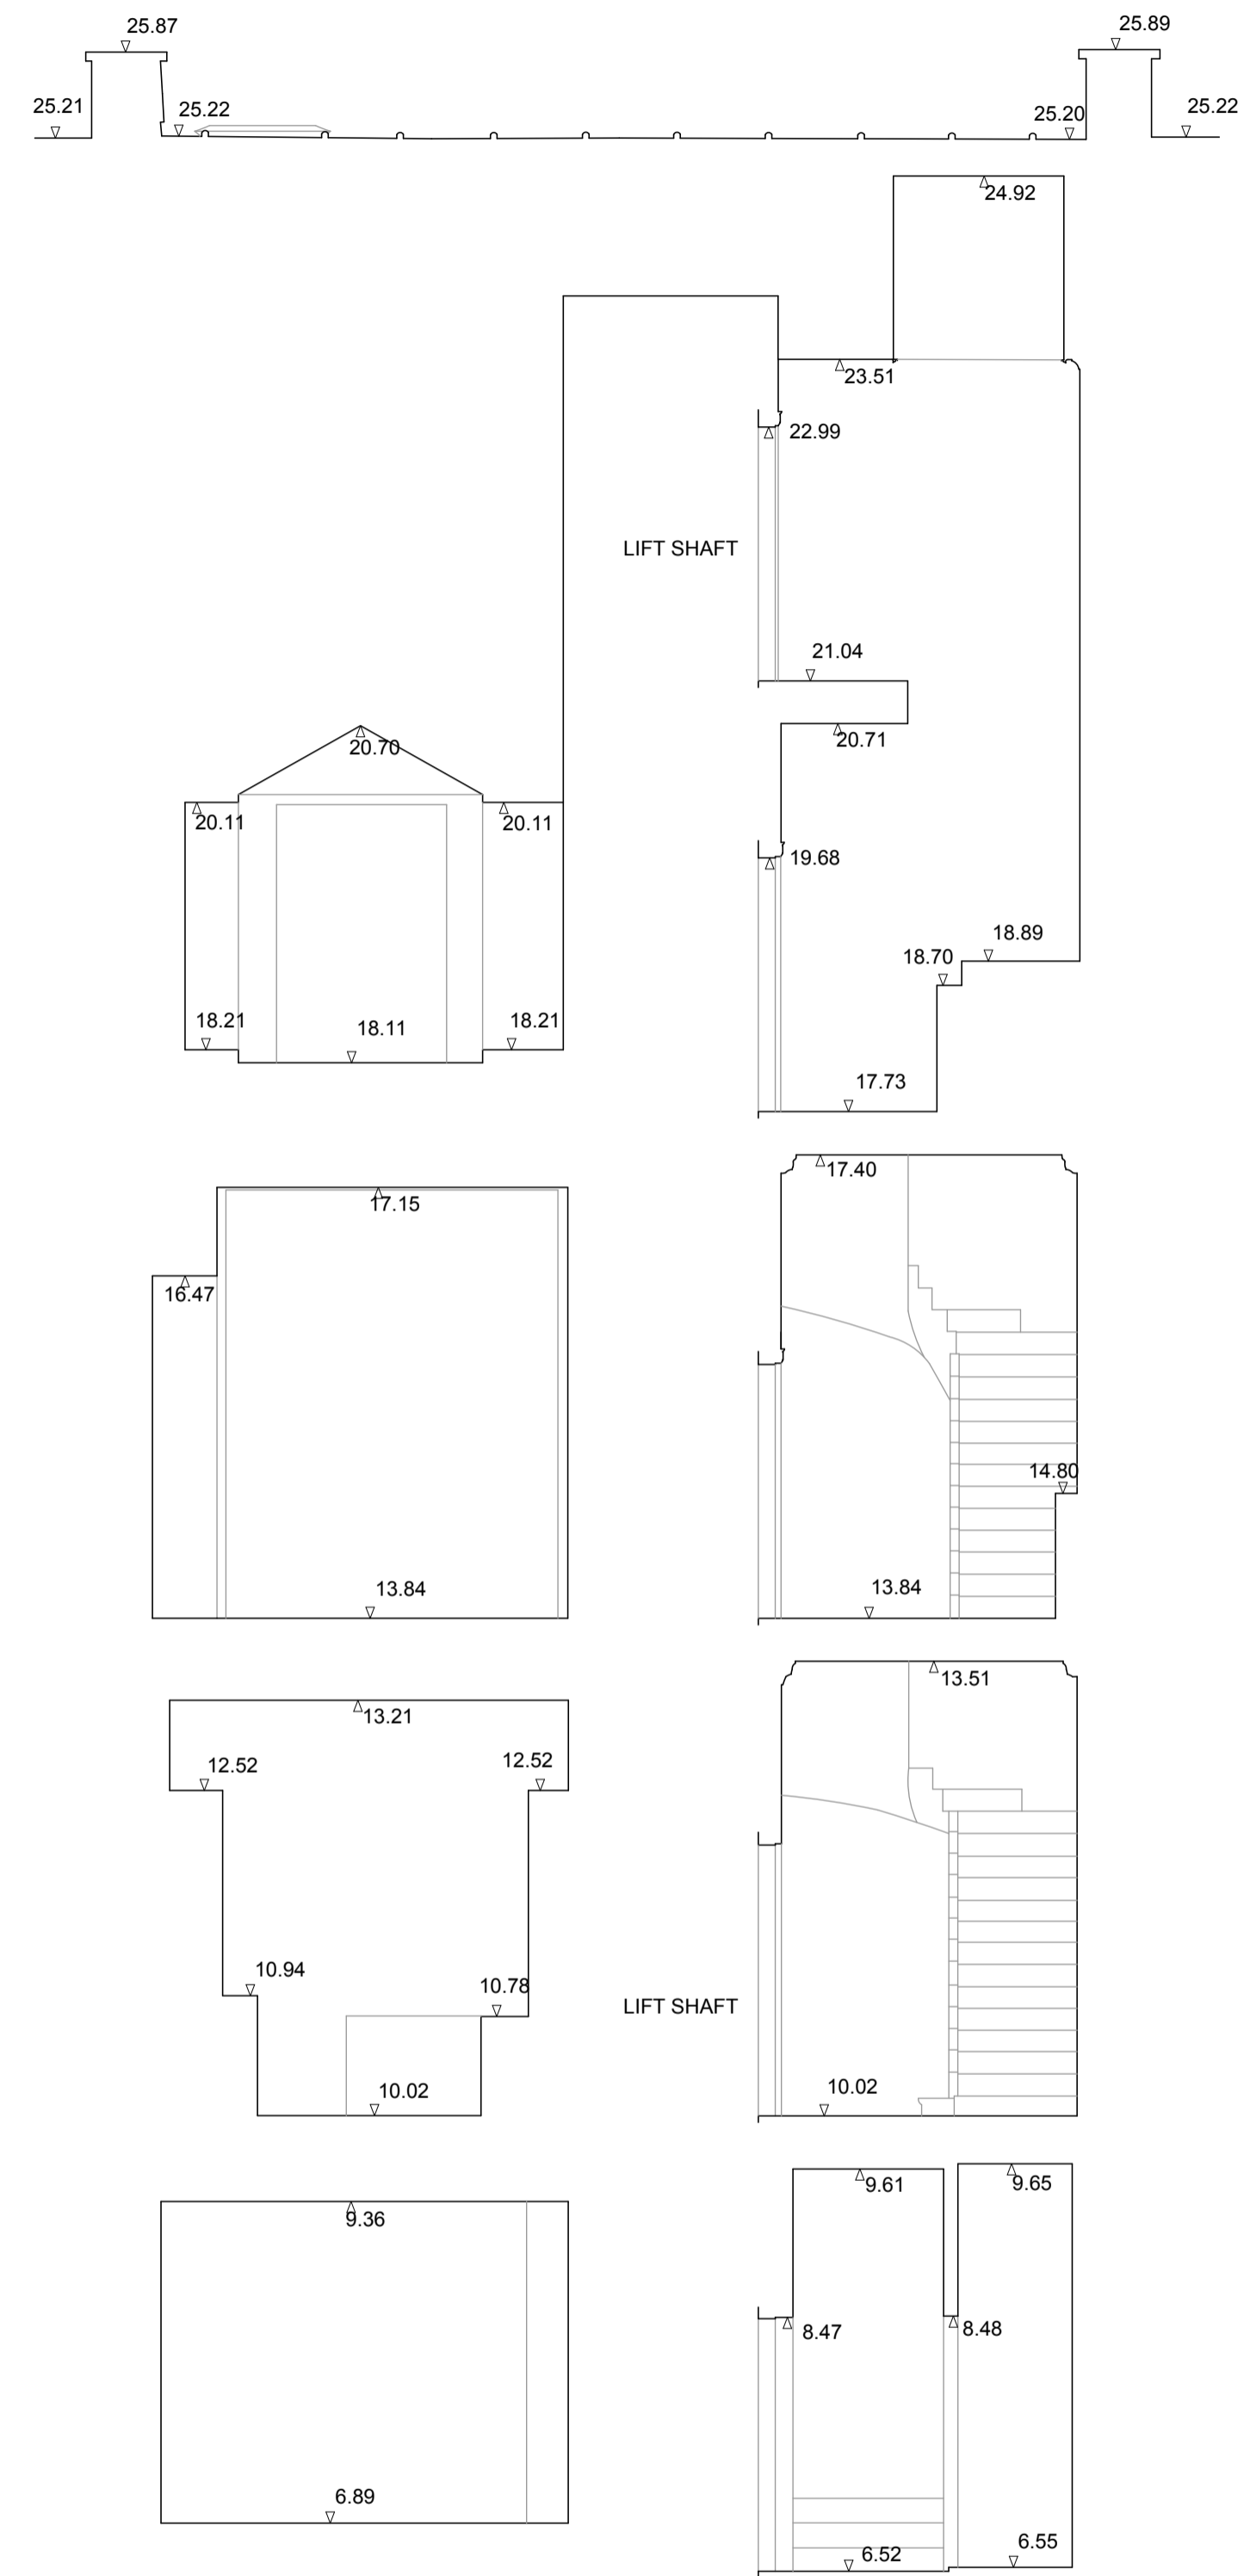

SECTION B-B

▽ DATUM 5.00 METRES

DO NOT SCALE FROM THIS DRAWING
Figured dimensions only are to be taken from this drawing. All dimensions are to be checked on site before any work is put in hand.
If in doubt, ask.

Legends & Notes:

Rev	Date	Descriptor	Athr.
P02	01.08.13	Issued for Planning	JH
P01	22.07.13	Issued for Crown Estate	JH

SHH ARCHITECTS | INTERIORS DESIGNERS
RIBA MEMBER
Chartered Practice

Project:
8 Chester Terrace
Regents Park
NW1 4ND
Client:
Private Client
Drawing Title:
300 Sections

Existing Sections
(Project number)DWG number_Revision
(724)300_P02