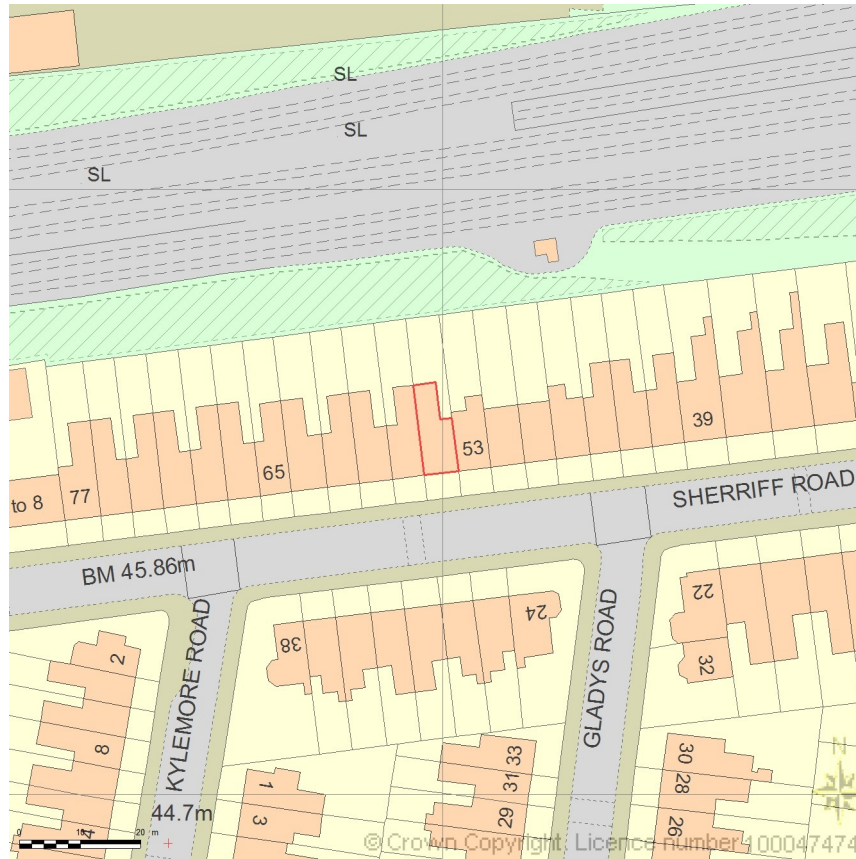

SITE LOCATION PLAN
AREA 2 HA
SCALE 1:1250 on A4
CENTRE COORDINATES: 525299, 184560

www.streetwise.net
Licence No: 100047474
27/05/2014 18:49