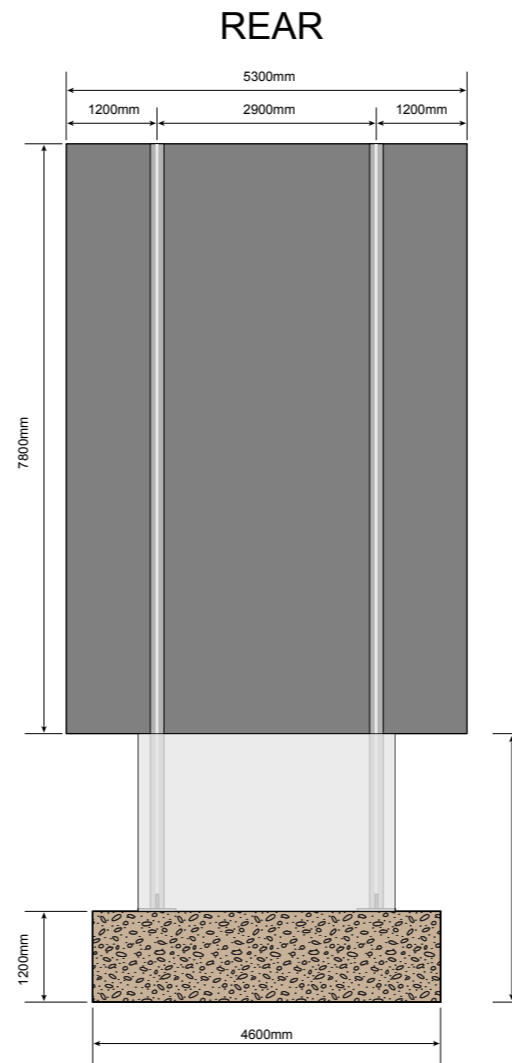

# MEGA 6 SPECIFICATIONS

0m 2m 4m 6m 8m

Scale 1:100@A3

KDT Management Ltd  
30 New Rd, Brighton, BN1 1BN  
T: +44 (0)1903 529592  
E: info@kdtmanagement.com  
W: www.kdtmanagement.com

Site:

138 Maida Vale London W9 1QD

Drawing Description:

MEGA 6 SPECIFICATIONS

Date: 09 05 2014

Scale: 1:100@A3

Dwg. No.

PY2097/003