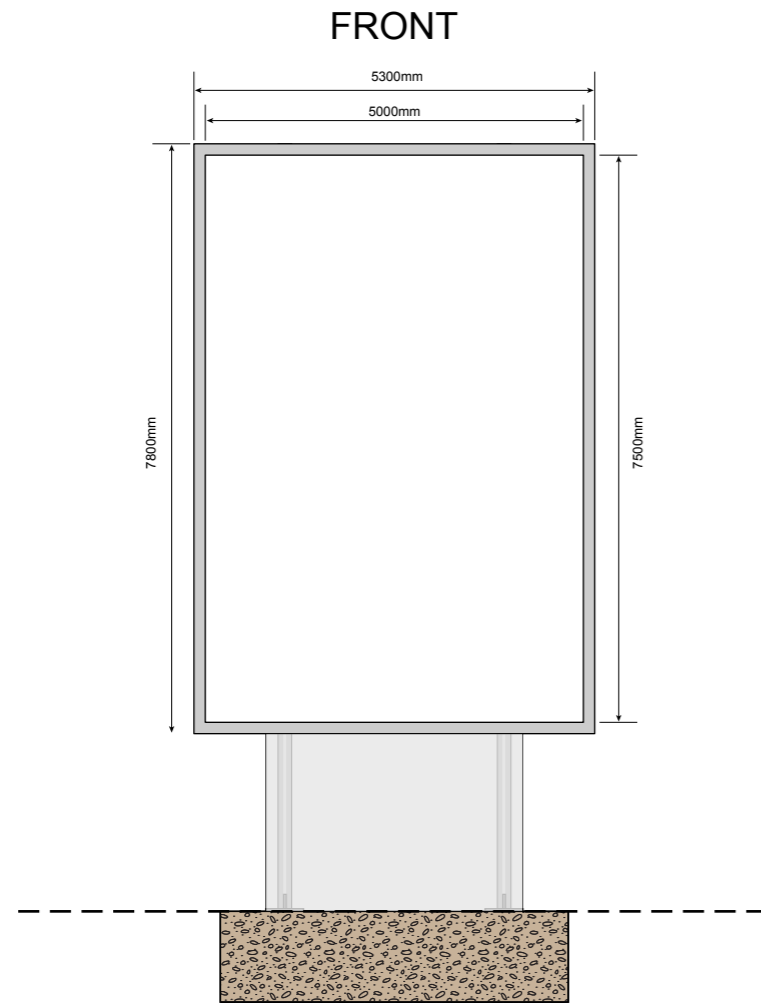

# MEGA 6 SPECIFICATIONS

0m 2m 4m 6m 8m

Scale 1:100@A3

KDT Management Ltd  
30 New Rd, Brighton, BN1 1BN  
T: +44 (0)1903 529592  
E: info@kdtmanagement.com  
W: www.kdtmanagement.com

Site:

138 Maida Vale London W9 1QD

Drawing Description:

MEGA 6 SPECIFICATIONS

Date: 09 05 2014

Scale: 1:100@A3

Dwg. No.

PY2097/003