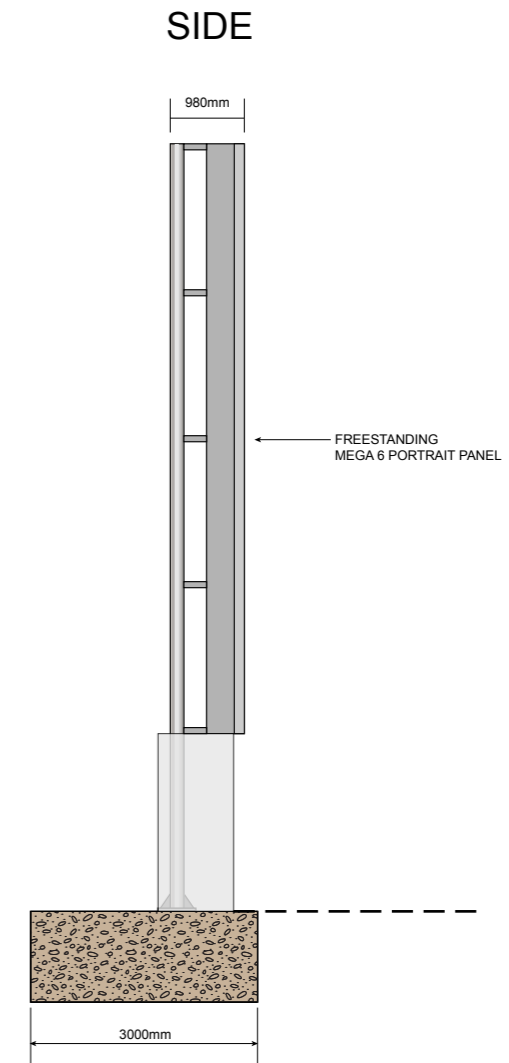

# MEGA 6 SPECIFICATIONS

0m 2m 4m 6m 8m

Scale 1:100@A3

KDT Management Ltd  
30 New Rd, Brighton, BN1 1BN  
T: +44 (0)1903 529592  
E: info@kdtmanagement.com  
W: www.kdtmanagement.com

Site:

138 Maida Vale London W9 1QD

Drawing Description:

MEGA 6 SPECIFICATIONS

Date: 09 05 2014

Scale: 1:100@A3

Dwg. No.

PY2097/003