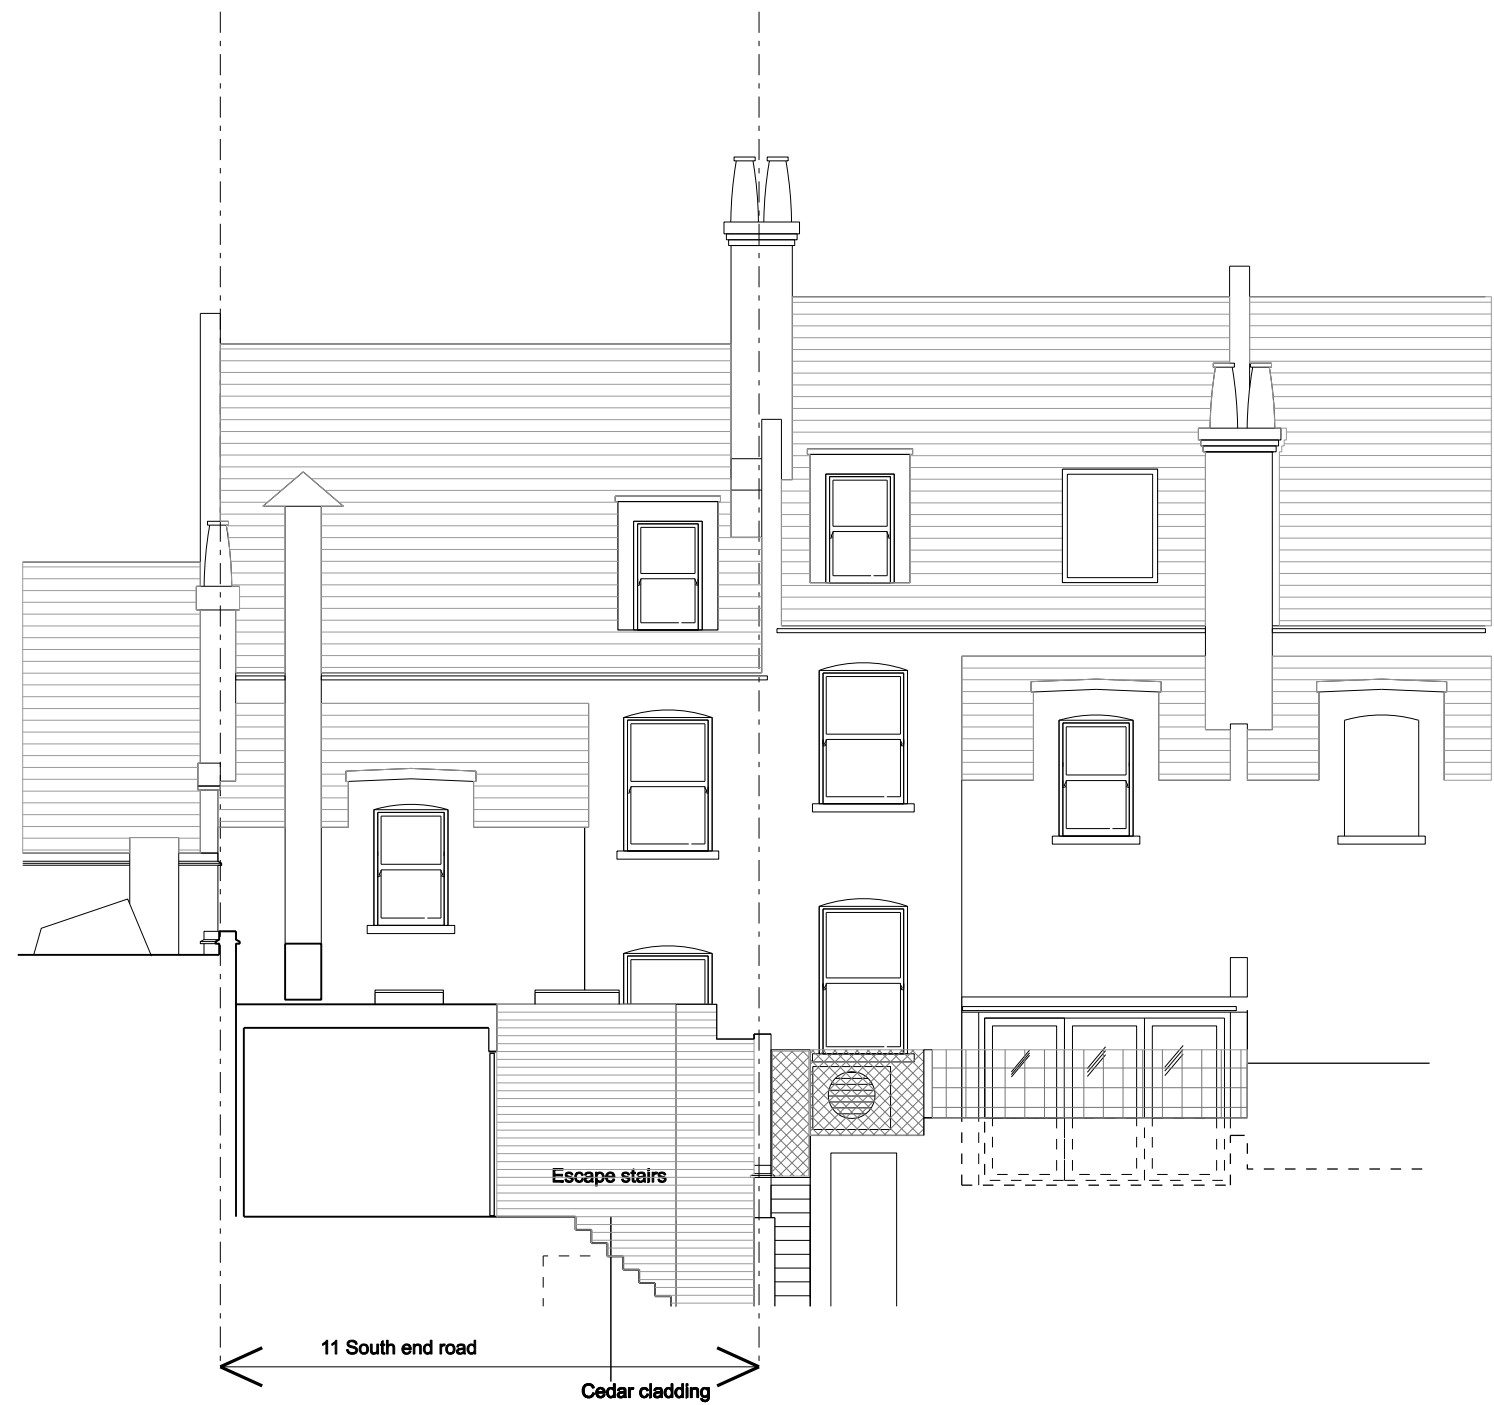

Existing

Proposed

**Duncan Woodburn RIBA**  
**Architect**

Second floor studio, 28 Poland Street,  
 London W1F 8QP  
 Tel. 0207 637 3819  
 Mob. 07956 661 426

**11 South end road**  
**05 Section A-A**

June 2014  
 1:50 @ A1, 1:100 @ A3