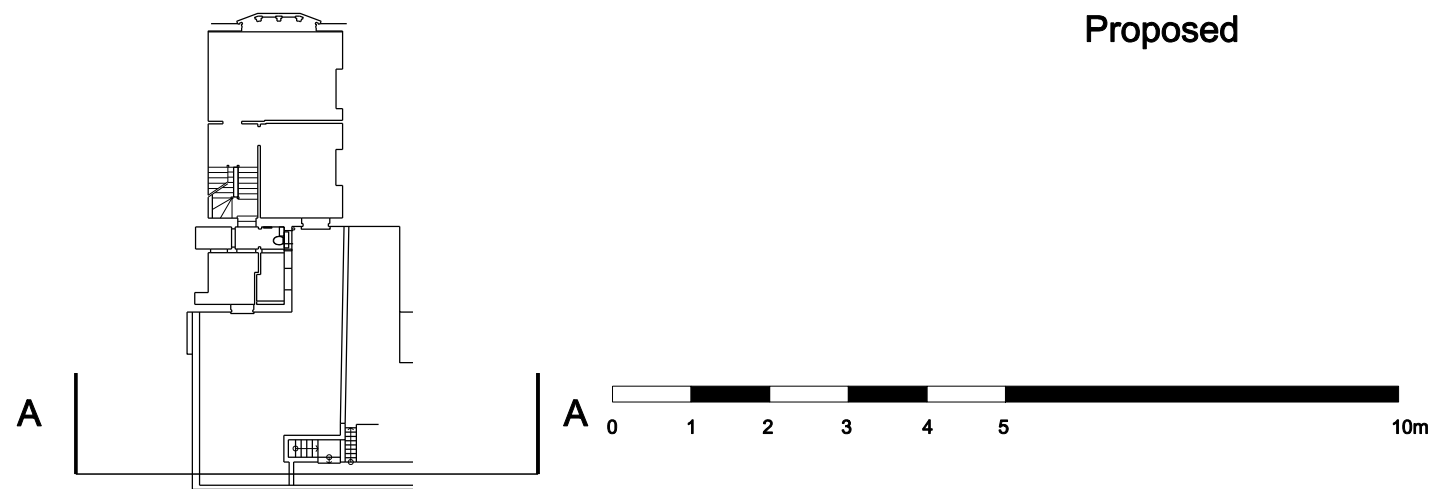

Existing

Proposed

**Duncan Woodburn RIBA**  
**Architect**

Second floor studio, 28 Poland Street,  
 London W1F 8QP  
 Tel. 0207 637 3819  
 Mob. 07956 661 426

**11 South end road**  
**05 Section A-A**

June 2014  
 1:50 @ A1, 1:100 @ A3