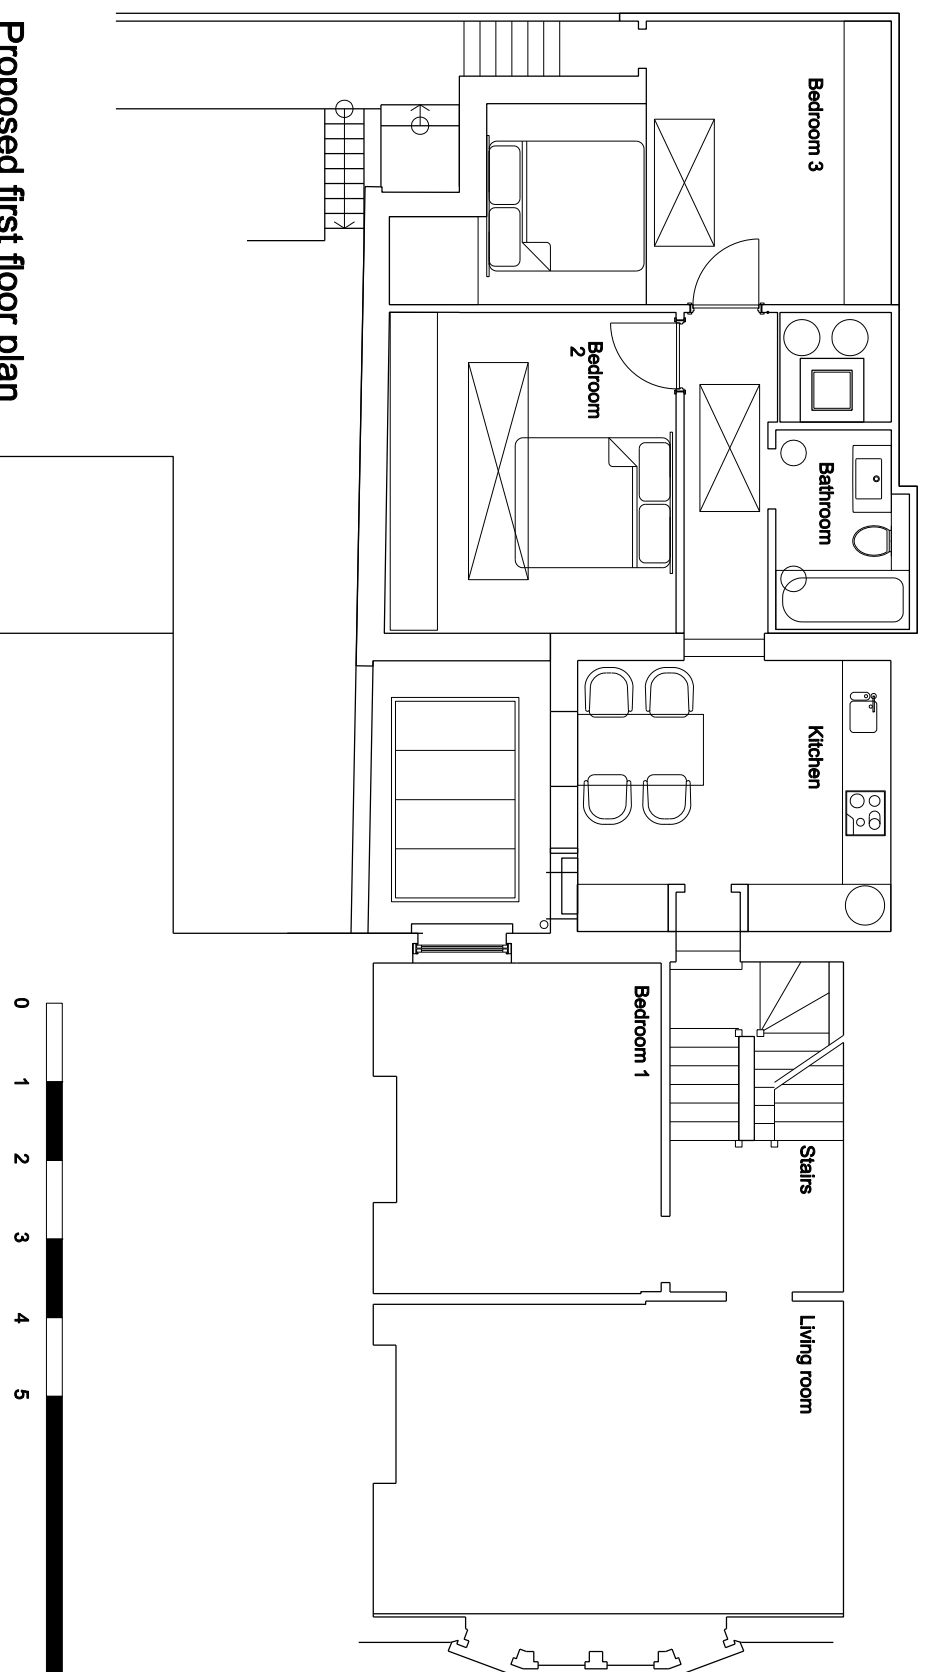

Existing first floor plan

Proposed roof plan

Proposed first floor plan

10m

Duncan Woodburn RIBA
Architect

Second floor studio, 28 Poland Street,
 London W1F 8QP
 Tel: 0207 637 3819
 Mob: 07956 661 426

11 South end road
03 Floor plans

June 2014
 1:50 @ A1, 1:100 @ A3