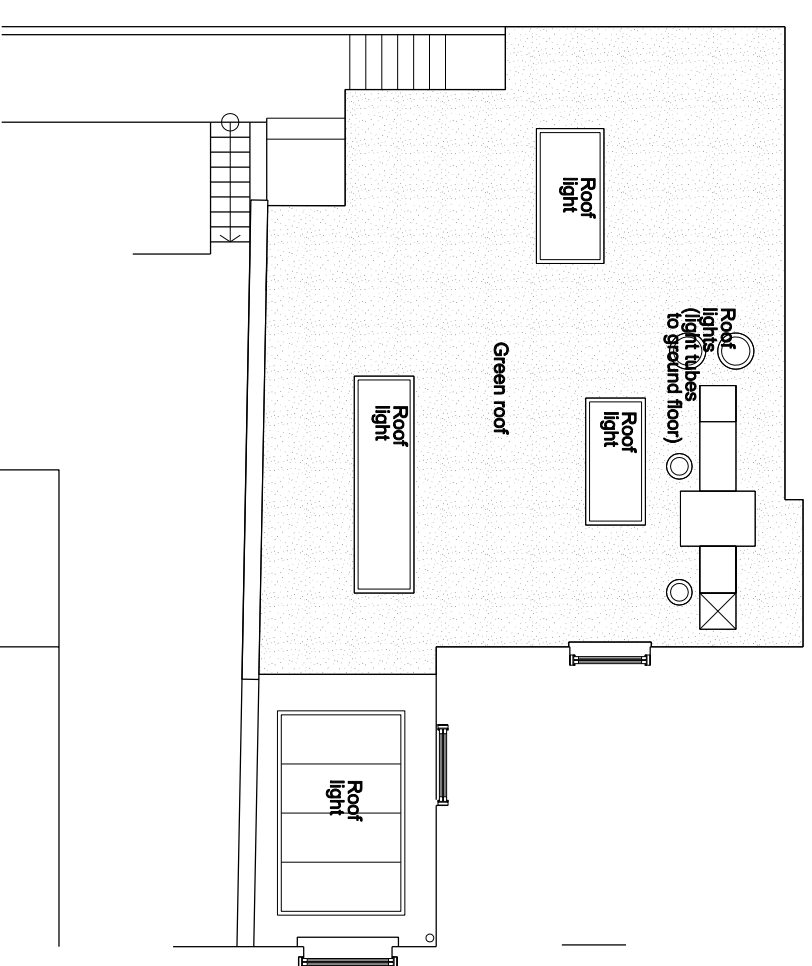

Existing first floor plan

Proposed roof plan

Proposed first floor plan

10m

Duncan Woodburn RIBA
Architect

Second floor studio, 28 Poland Street,
 London W1F 8QP
 Tel: 0207 637 3819
 Mob: 07956 661 426

11 South end road
03 Floor plans

June 2014
 1:50 @ A1, 1:100 @ A3