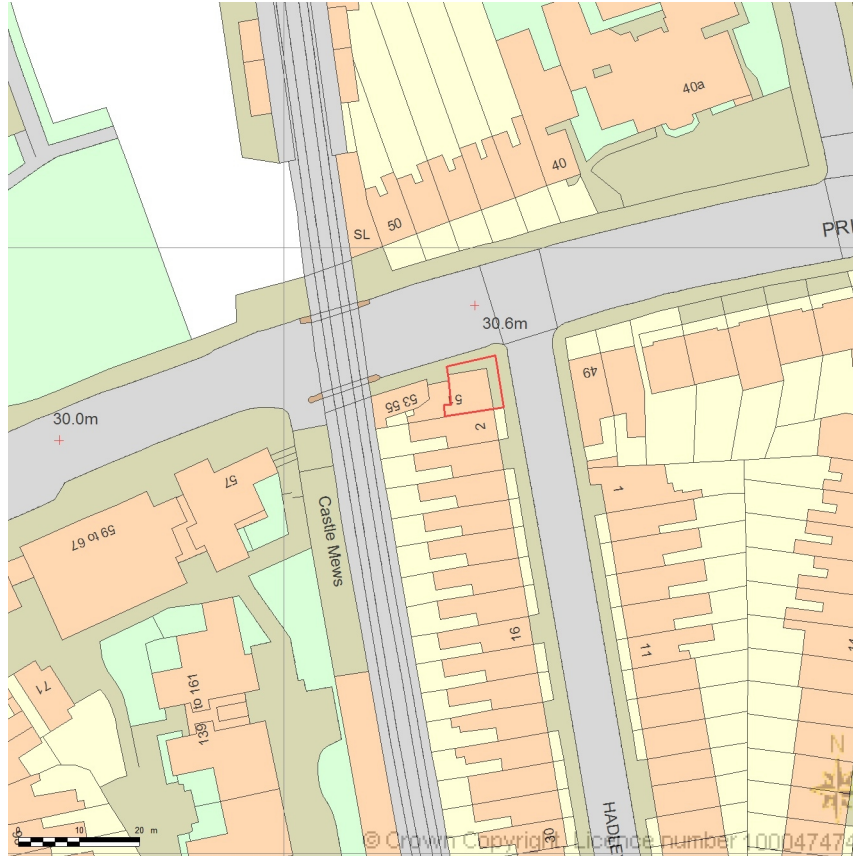

SITE LOCATION PLAN
AREA 2 HA
SCALE: 1:1250 on A4
CENTRE COORDINATES: 528625 , 184670

Supplied by Streetwise Maps Ltd
www.streetwise.net
Licence No: 100047474