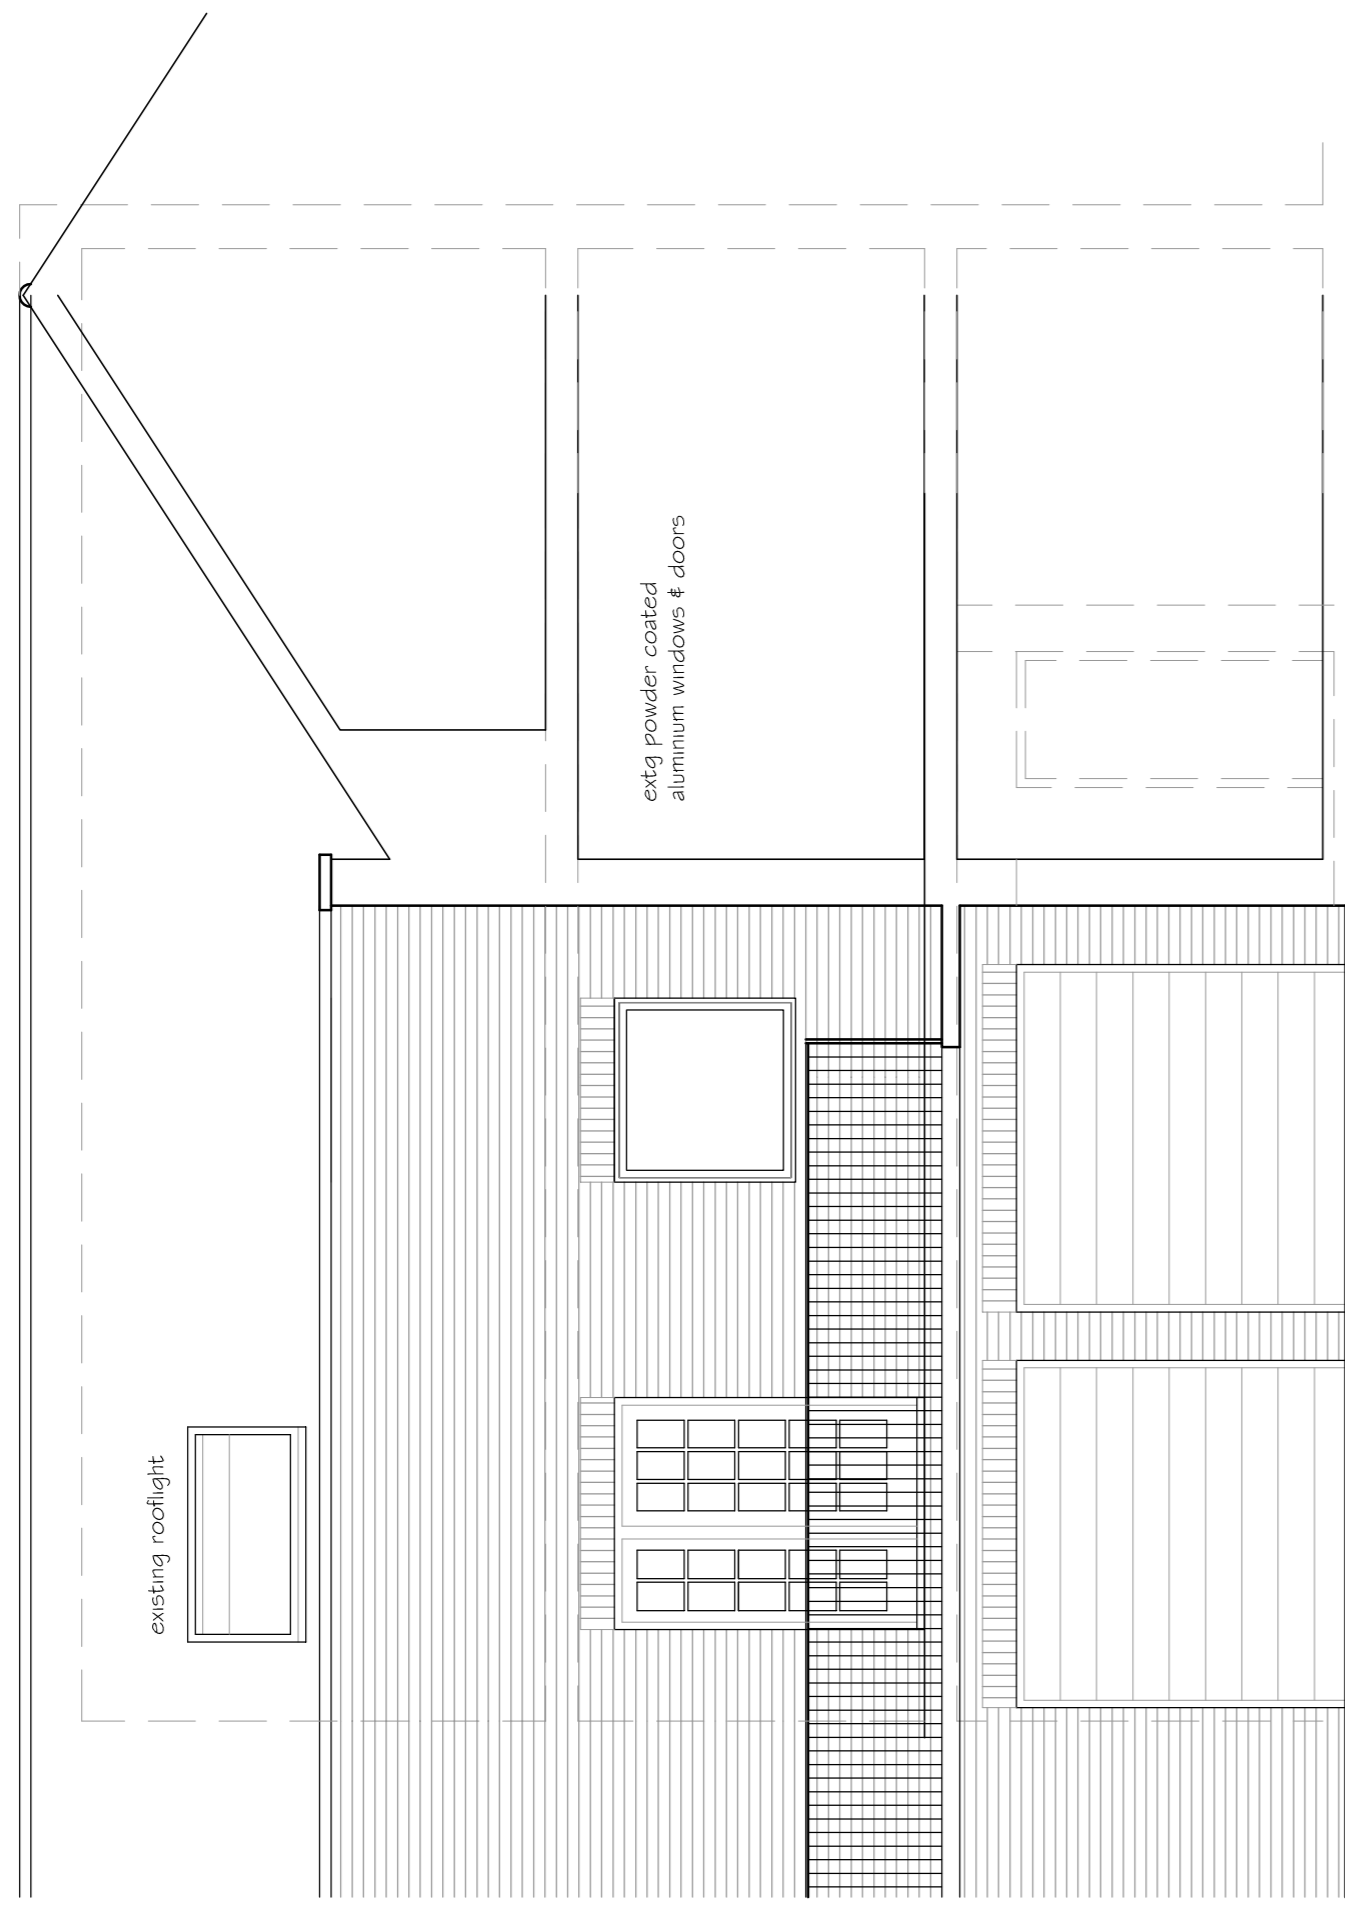

SOUTH EAST ELEVATION

COURTYARD GARDEN ELEVATION

MEWS COURTYARD ELEVATION

SECTION C - C

SECTION B - B

SECTION A - A

Revision Date
PNA
 The Old Reading Room, 32 High Road
 Essexden, Hatfield, Herts, AL9 6HW
 01707 276595 / 275684 Fax: 01707 260084
 email: info@pna.co.uk

Job Title
6 Steeles Mews South
Steeles Road
London NW3

Drawing Title	SURVEY		
Existing Elevations	Sections A-A, B-B, C-C.		
Date	May 2014	Scale	1:50
Job No	738	Drawing No	02 B
Copyright (c)	Do Not Scale		