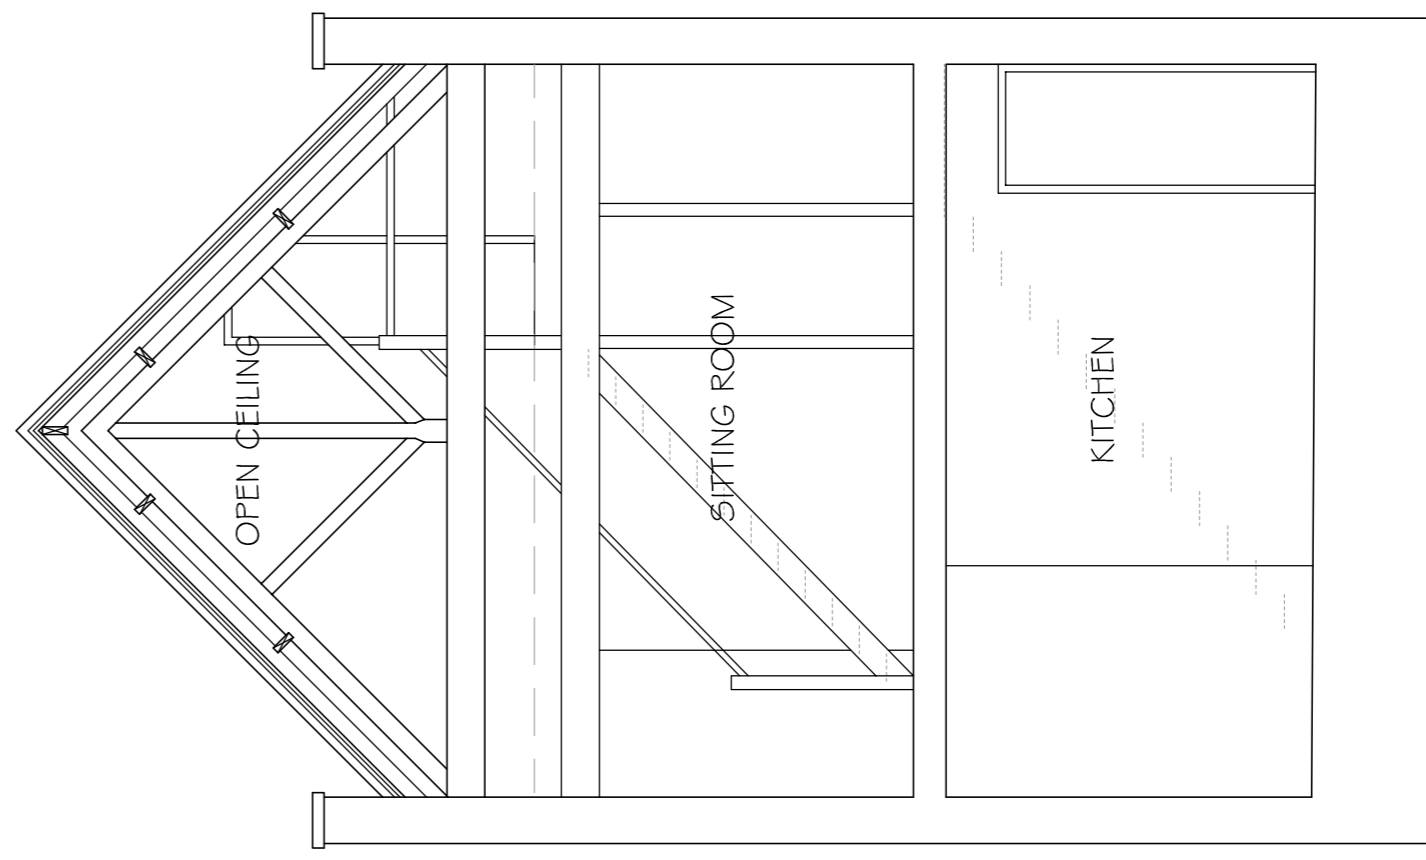

SECTION A - A

Revision Date
PNA
The Old Reading Room, 32 High Road
Essexden, Hatfield, Herts, AL9 6HW
01707 276595 / 275684 Fax: 01707 260084
email: info@pna.co.uk

Job Title
6 Steeles Mews South
Steeles Road
London NW3

Drawing Title	SURVEY		
Existing Elevations	Sections A-A, B-B, C-C.		
Date	May 2014	Scale	1:50
Job No	738	Drawing No	02 B
Copyright (c)	Do Not Scale