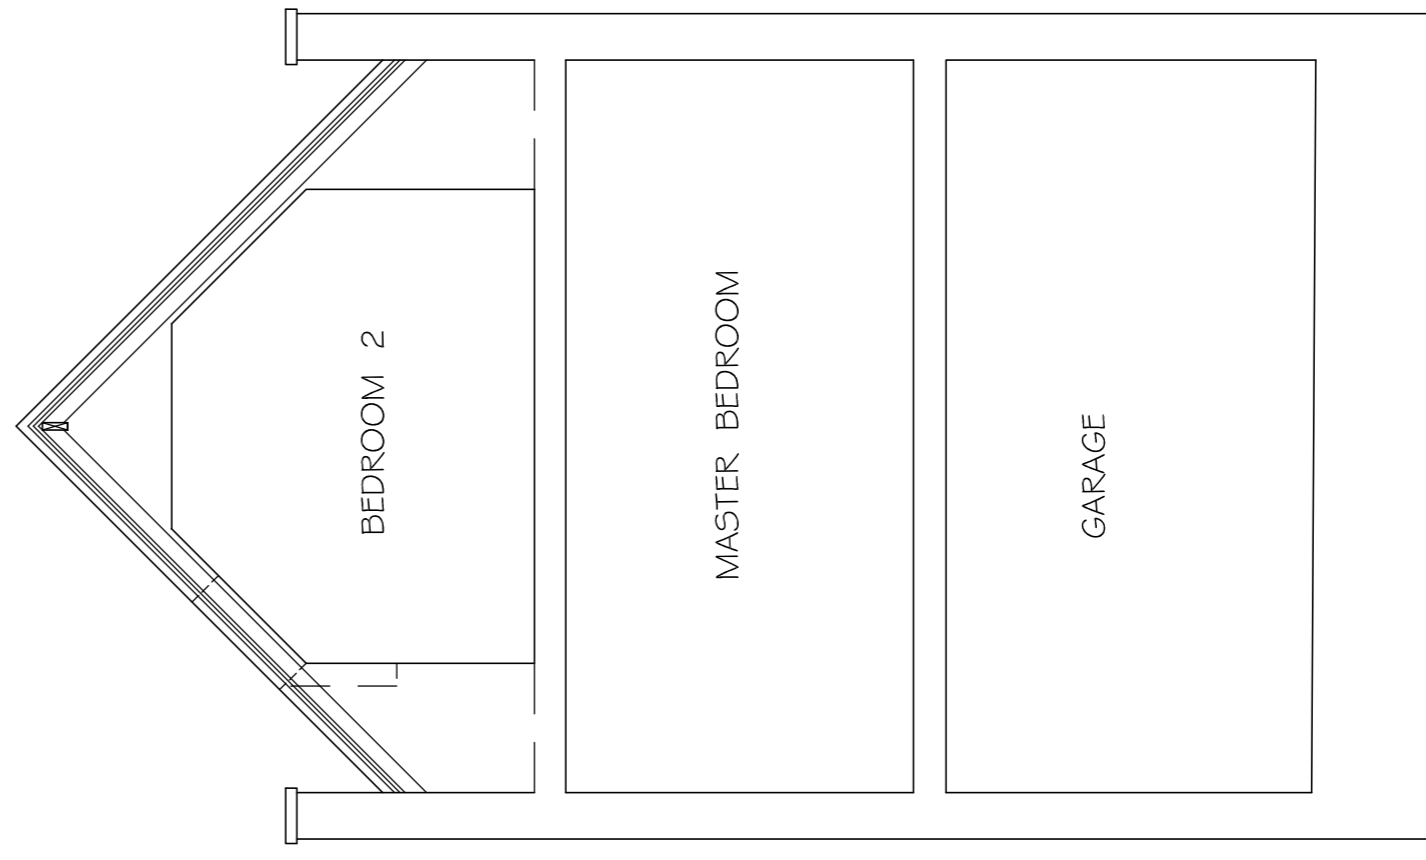

SECTION C - C