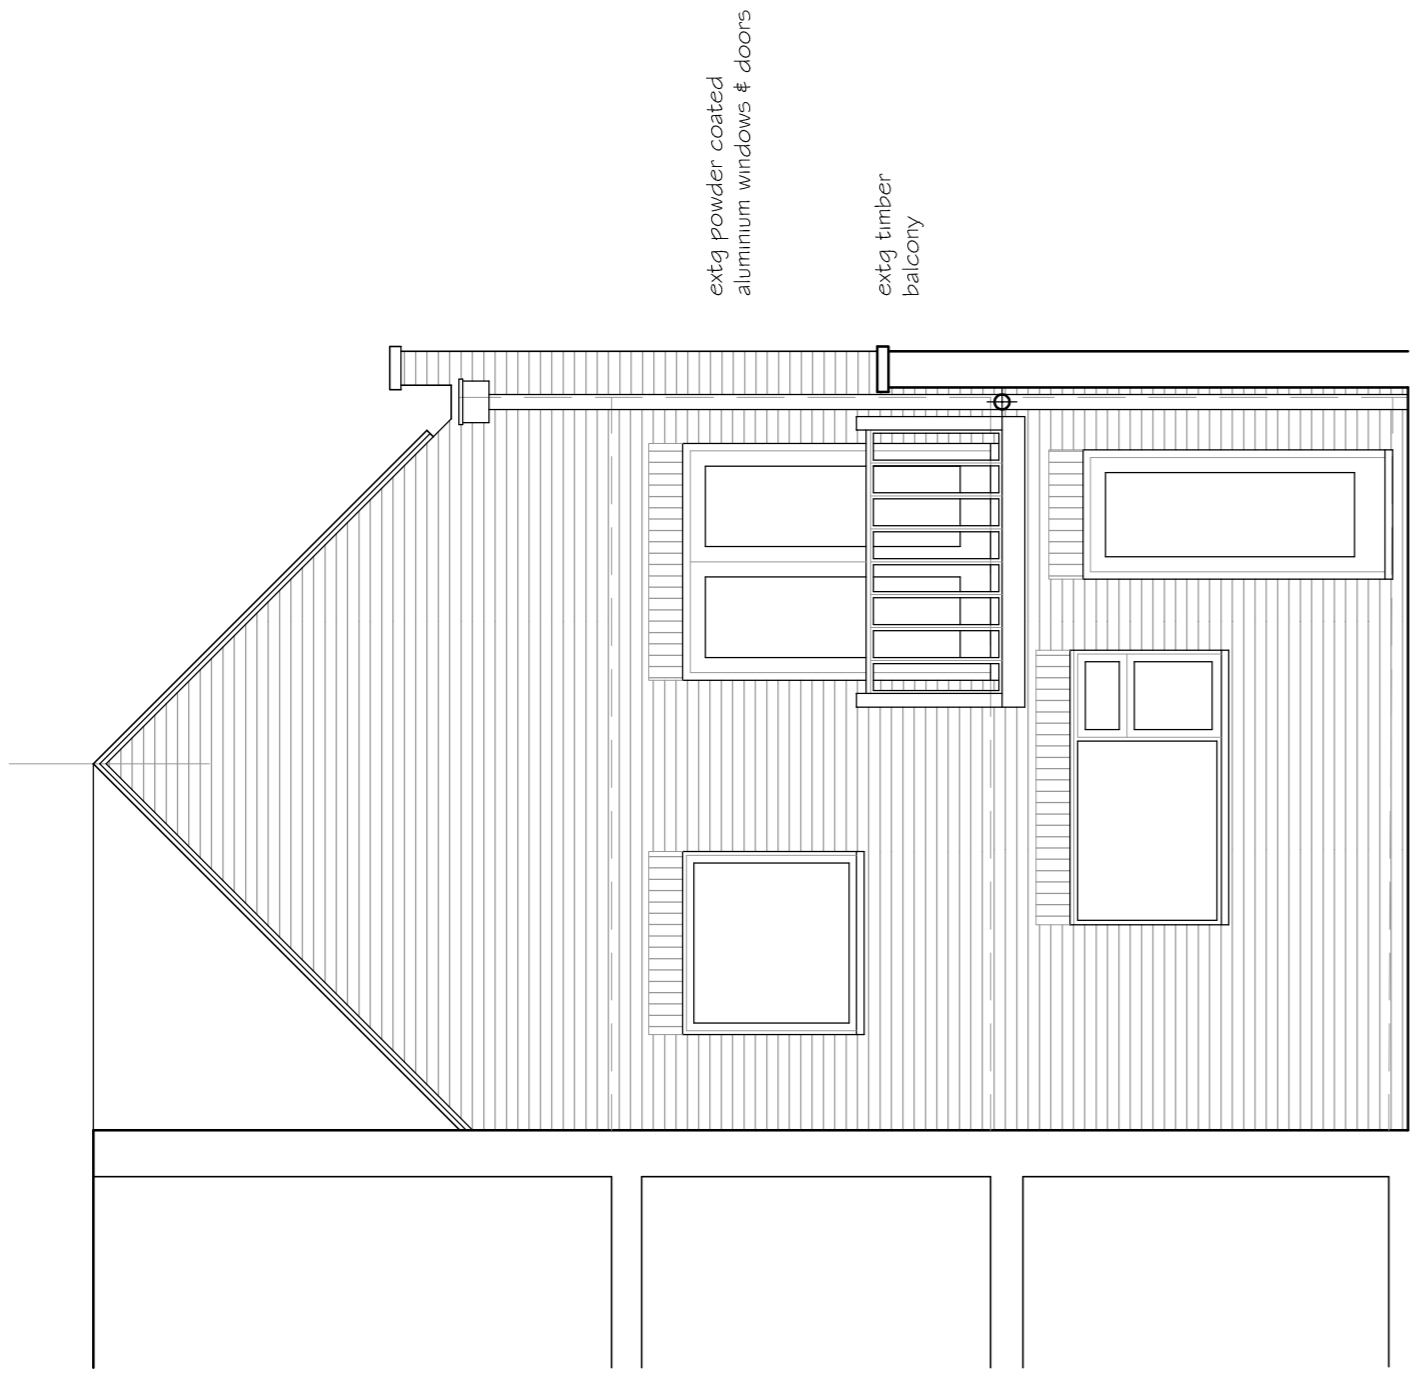

SOUTH EAST ELEVATION

COURTYARD GARDEN ELEVATION

MEWS COURTYARD ELEVATION

SECTION C - C

SECTION B - B

SECTION A - A

Revision Date
PNA
 The Old Reading Room, 32 High Road
 Essexden, Hatfield, Herts, AL9 6HW
 01707 276595 / 275684 Fax: 01707 260084
 email: info@pna.co.uk

Job Title
6 Steeles Mews South
Steeles Road
London NW3

Drawing Title	SURVEY		
Existing Elevations	Sections A-A, B-B, C-C.		
Date	May 2014	Scale	1:50
Job No	738	Drawing No	02 B
Copyright (c)	Do Not Scale		