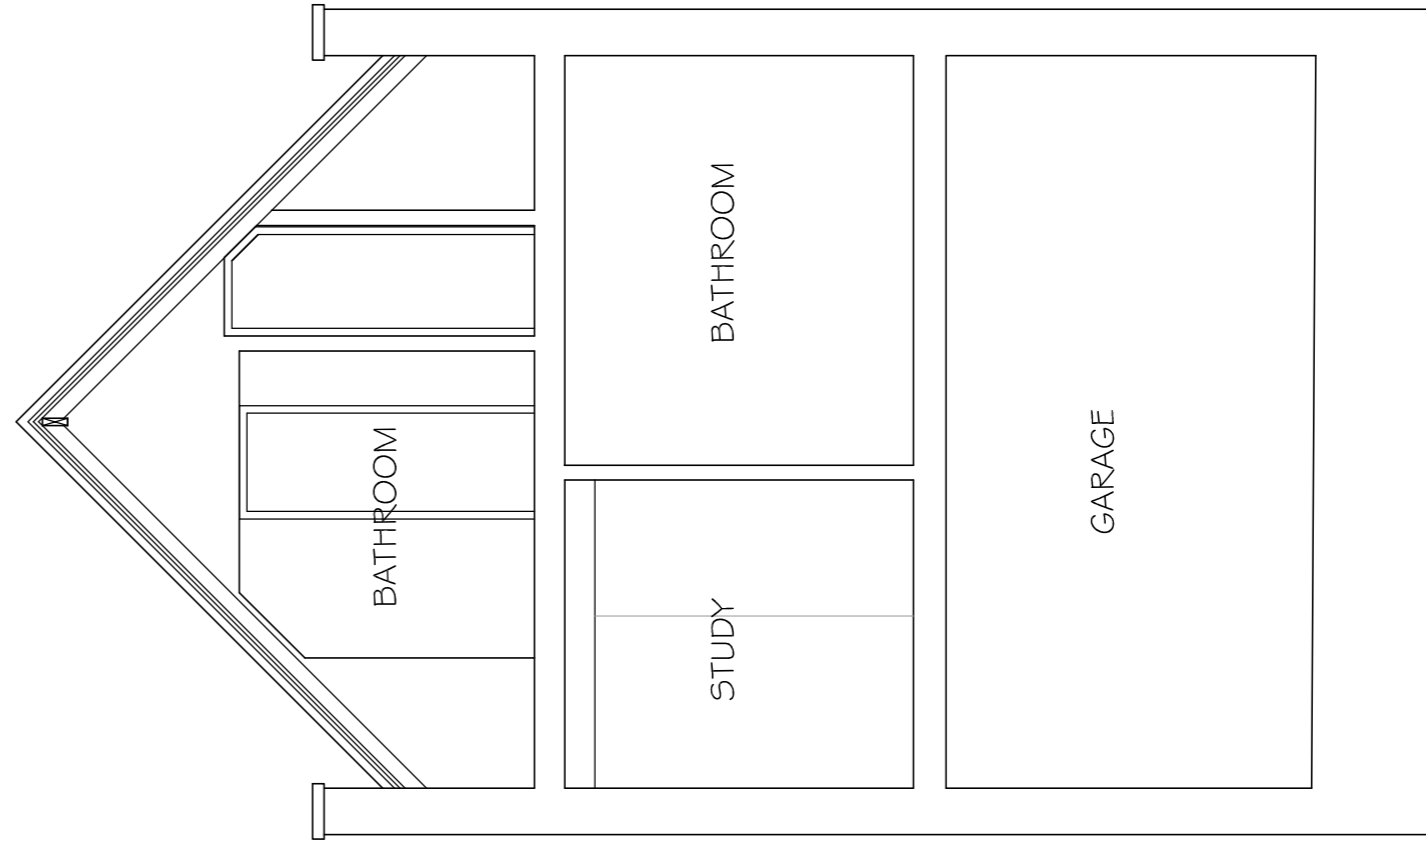

SECTION B - B