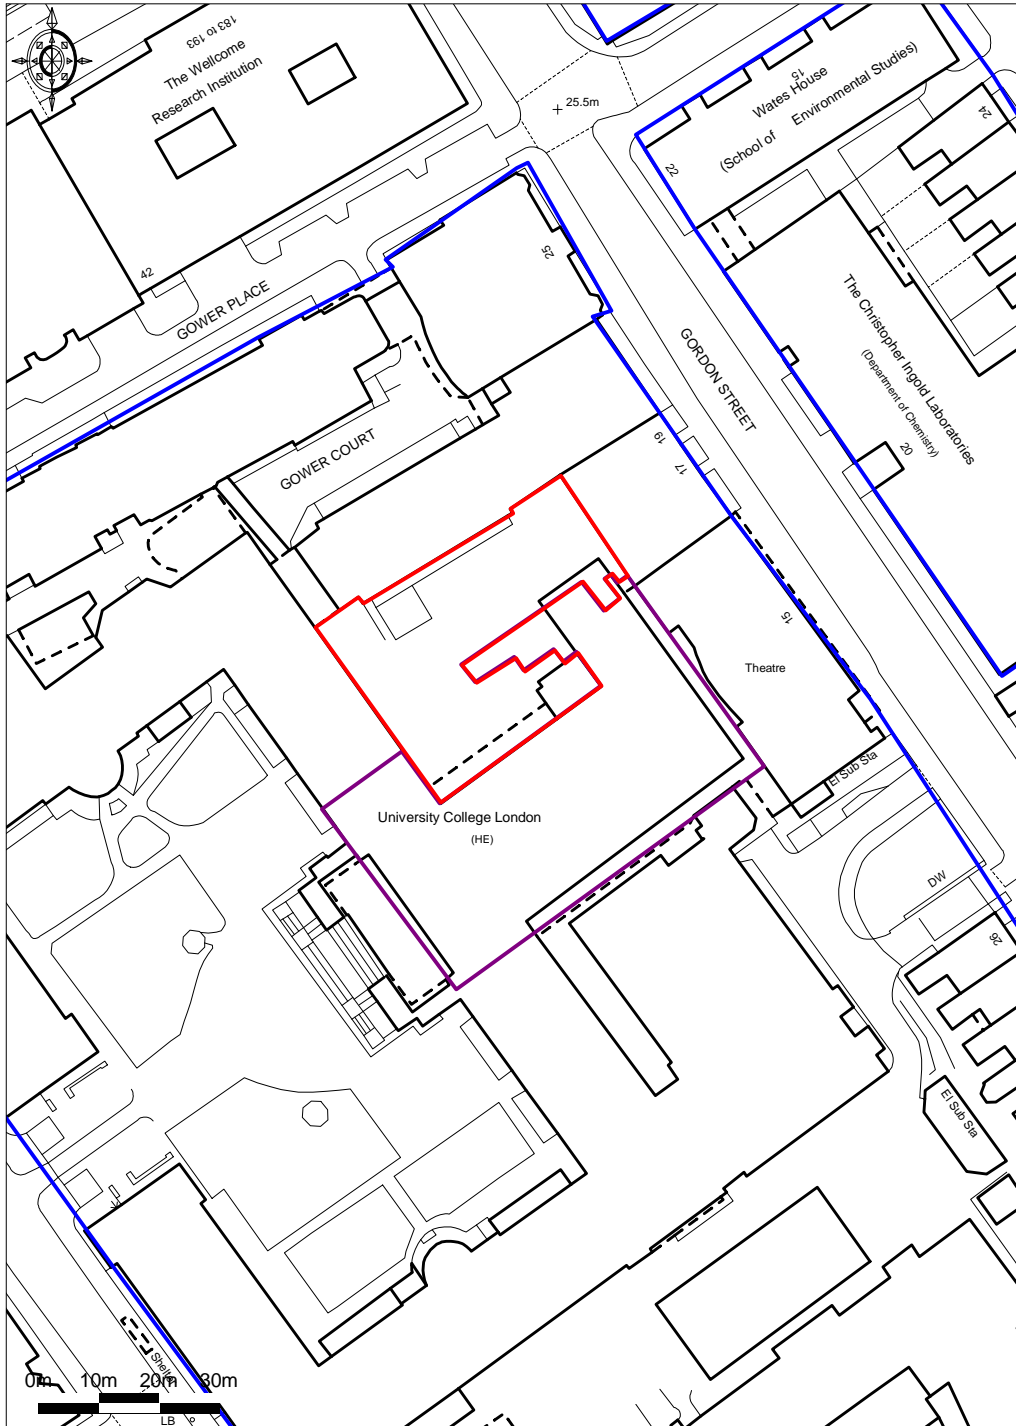

Wilkins Terrace Red Line Plan

Red= Wilkins Terrace Application Boundary
Purple= Wilkins Lower Refectory Application Boundary
Blue= UCL Ownership boundary