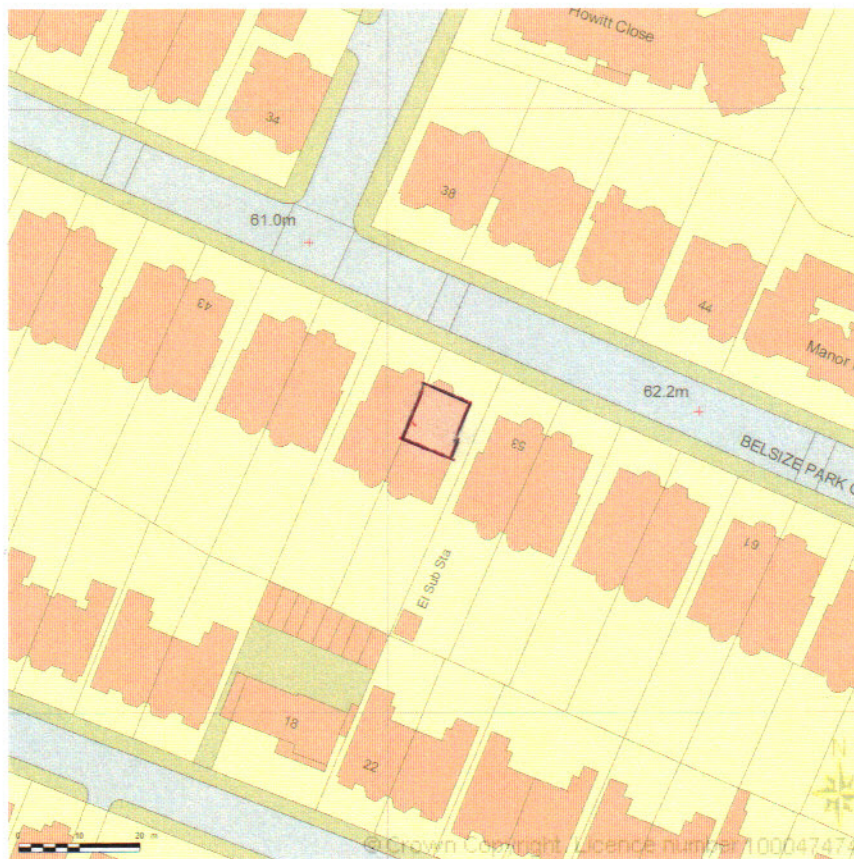

SITE LOCATION PLAN
AREA 2 HA
SCALE 1:1250 on A4
CENTRE COORDINATES: 527208, 184746

Supplied by Streetwise Maps Ltd
www.streetwise.net
Licence No: 100047474
01/07/2014 08:40

PP-03495481 (02)