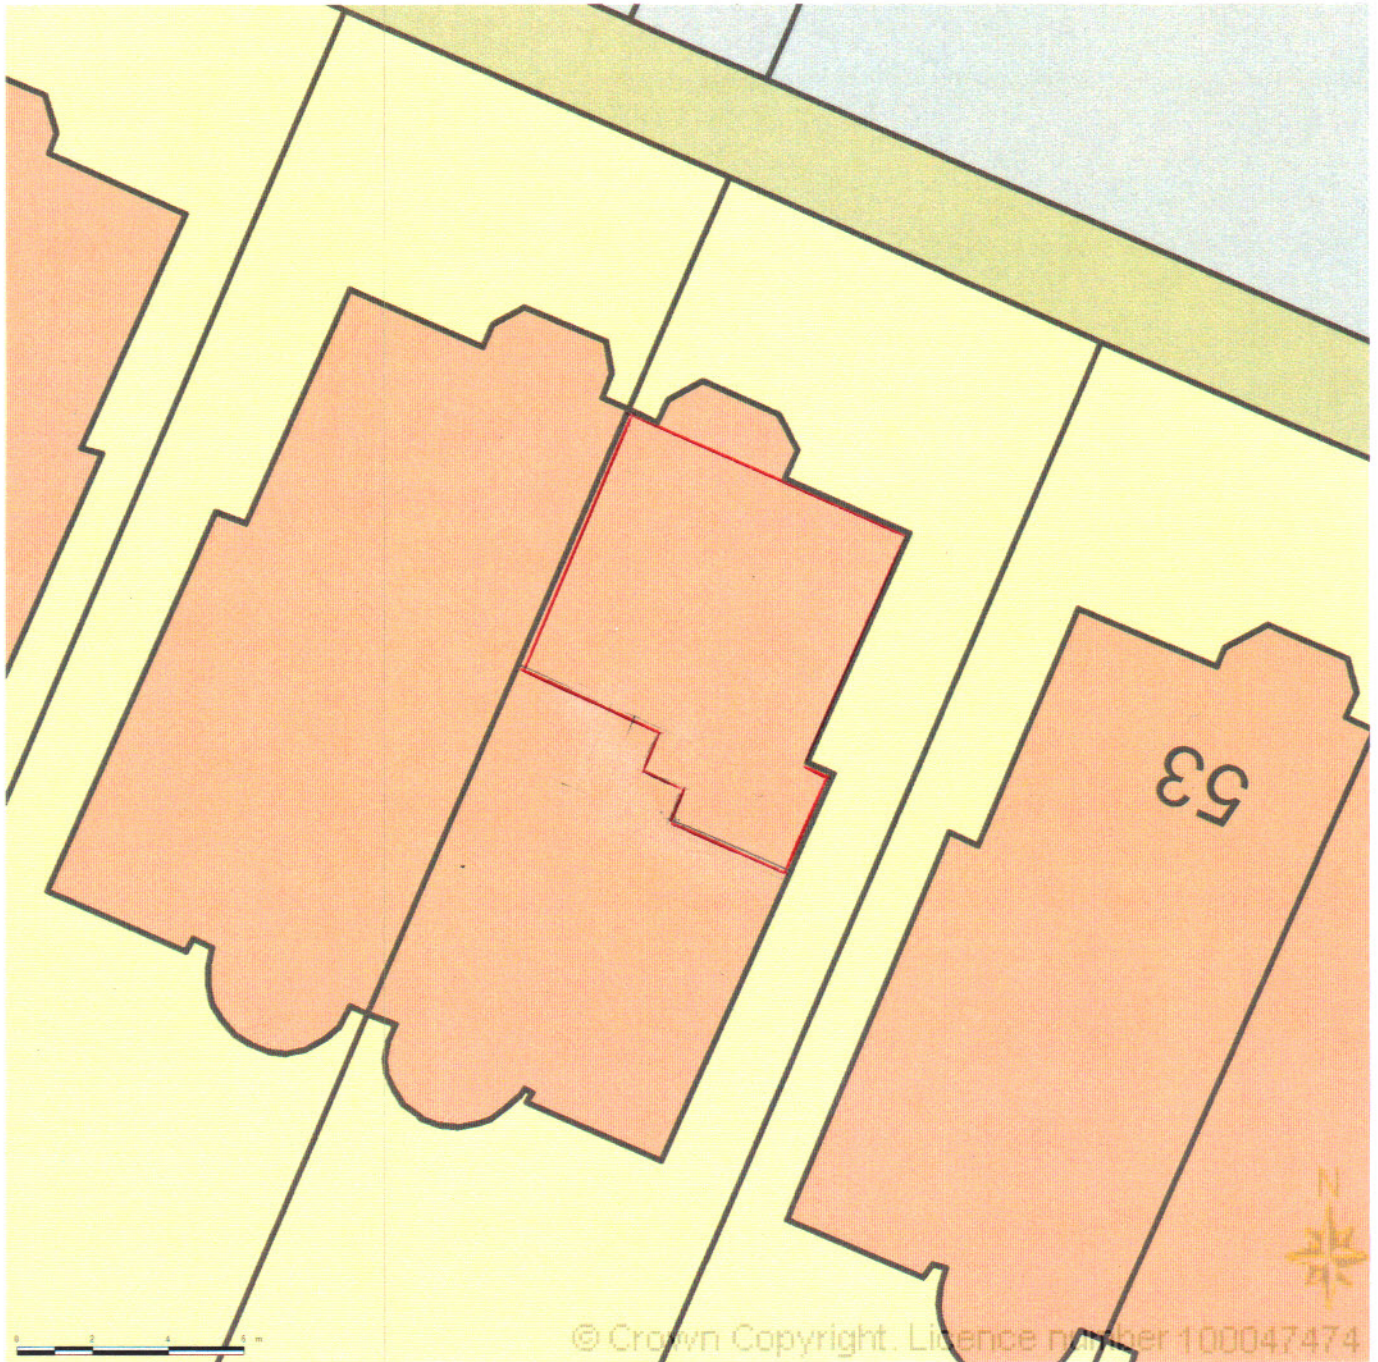

BLOCK PLAN
AREA 36m x 36m
SCALE 1:200 on A4
CENTRE COORDINATES: 527208, 184747

Supplied by Streetwise Maps Ltd
www.streetwise.net
Licence No: 100047474
01/07/2014 08:43:21

PP-03495481 (01)