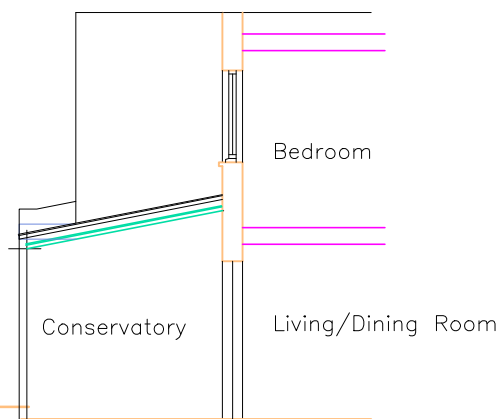

PROPOSED REAR ELEVATIONS

PROPOSED SECTION

KLEANTHIS CHARALAMBOUS ARCHITECTURAL CONSULTANT 4-5 NORTHWOOD HALL HORNSEY LANE, LONDON N6 5PJ <small>TEL & FAX: 0208-341 6294 E-mail: kleanthis_c@yahoo.co.uk</small>	
<small>Project:</small> 37b Patshull Road London NW5 2JX	
<small>Dwg Title:</small> Proposed REAR ELEVATION	
<small>Date:</small> April 2014	<small>Scale:</small> 1:100 @ A3
<small>Dwg No:</small> 570/04	