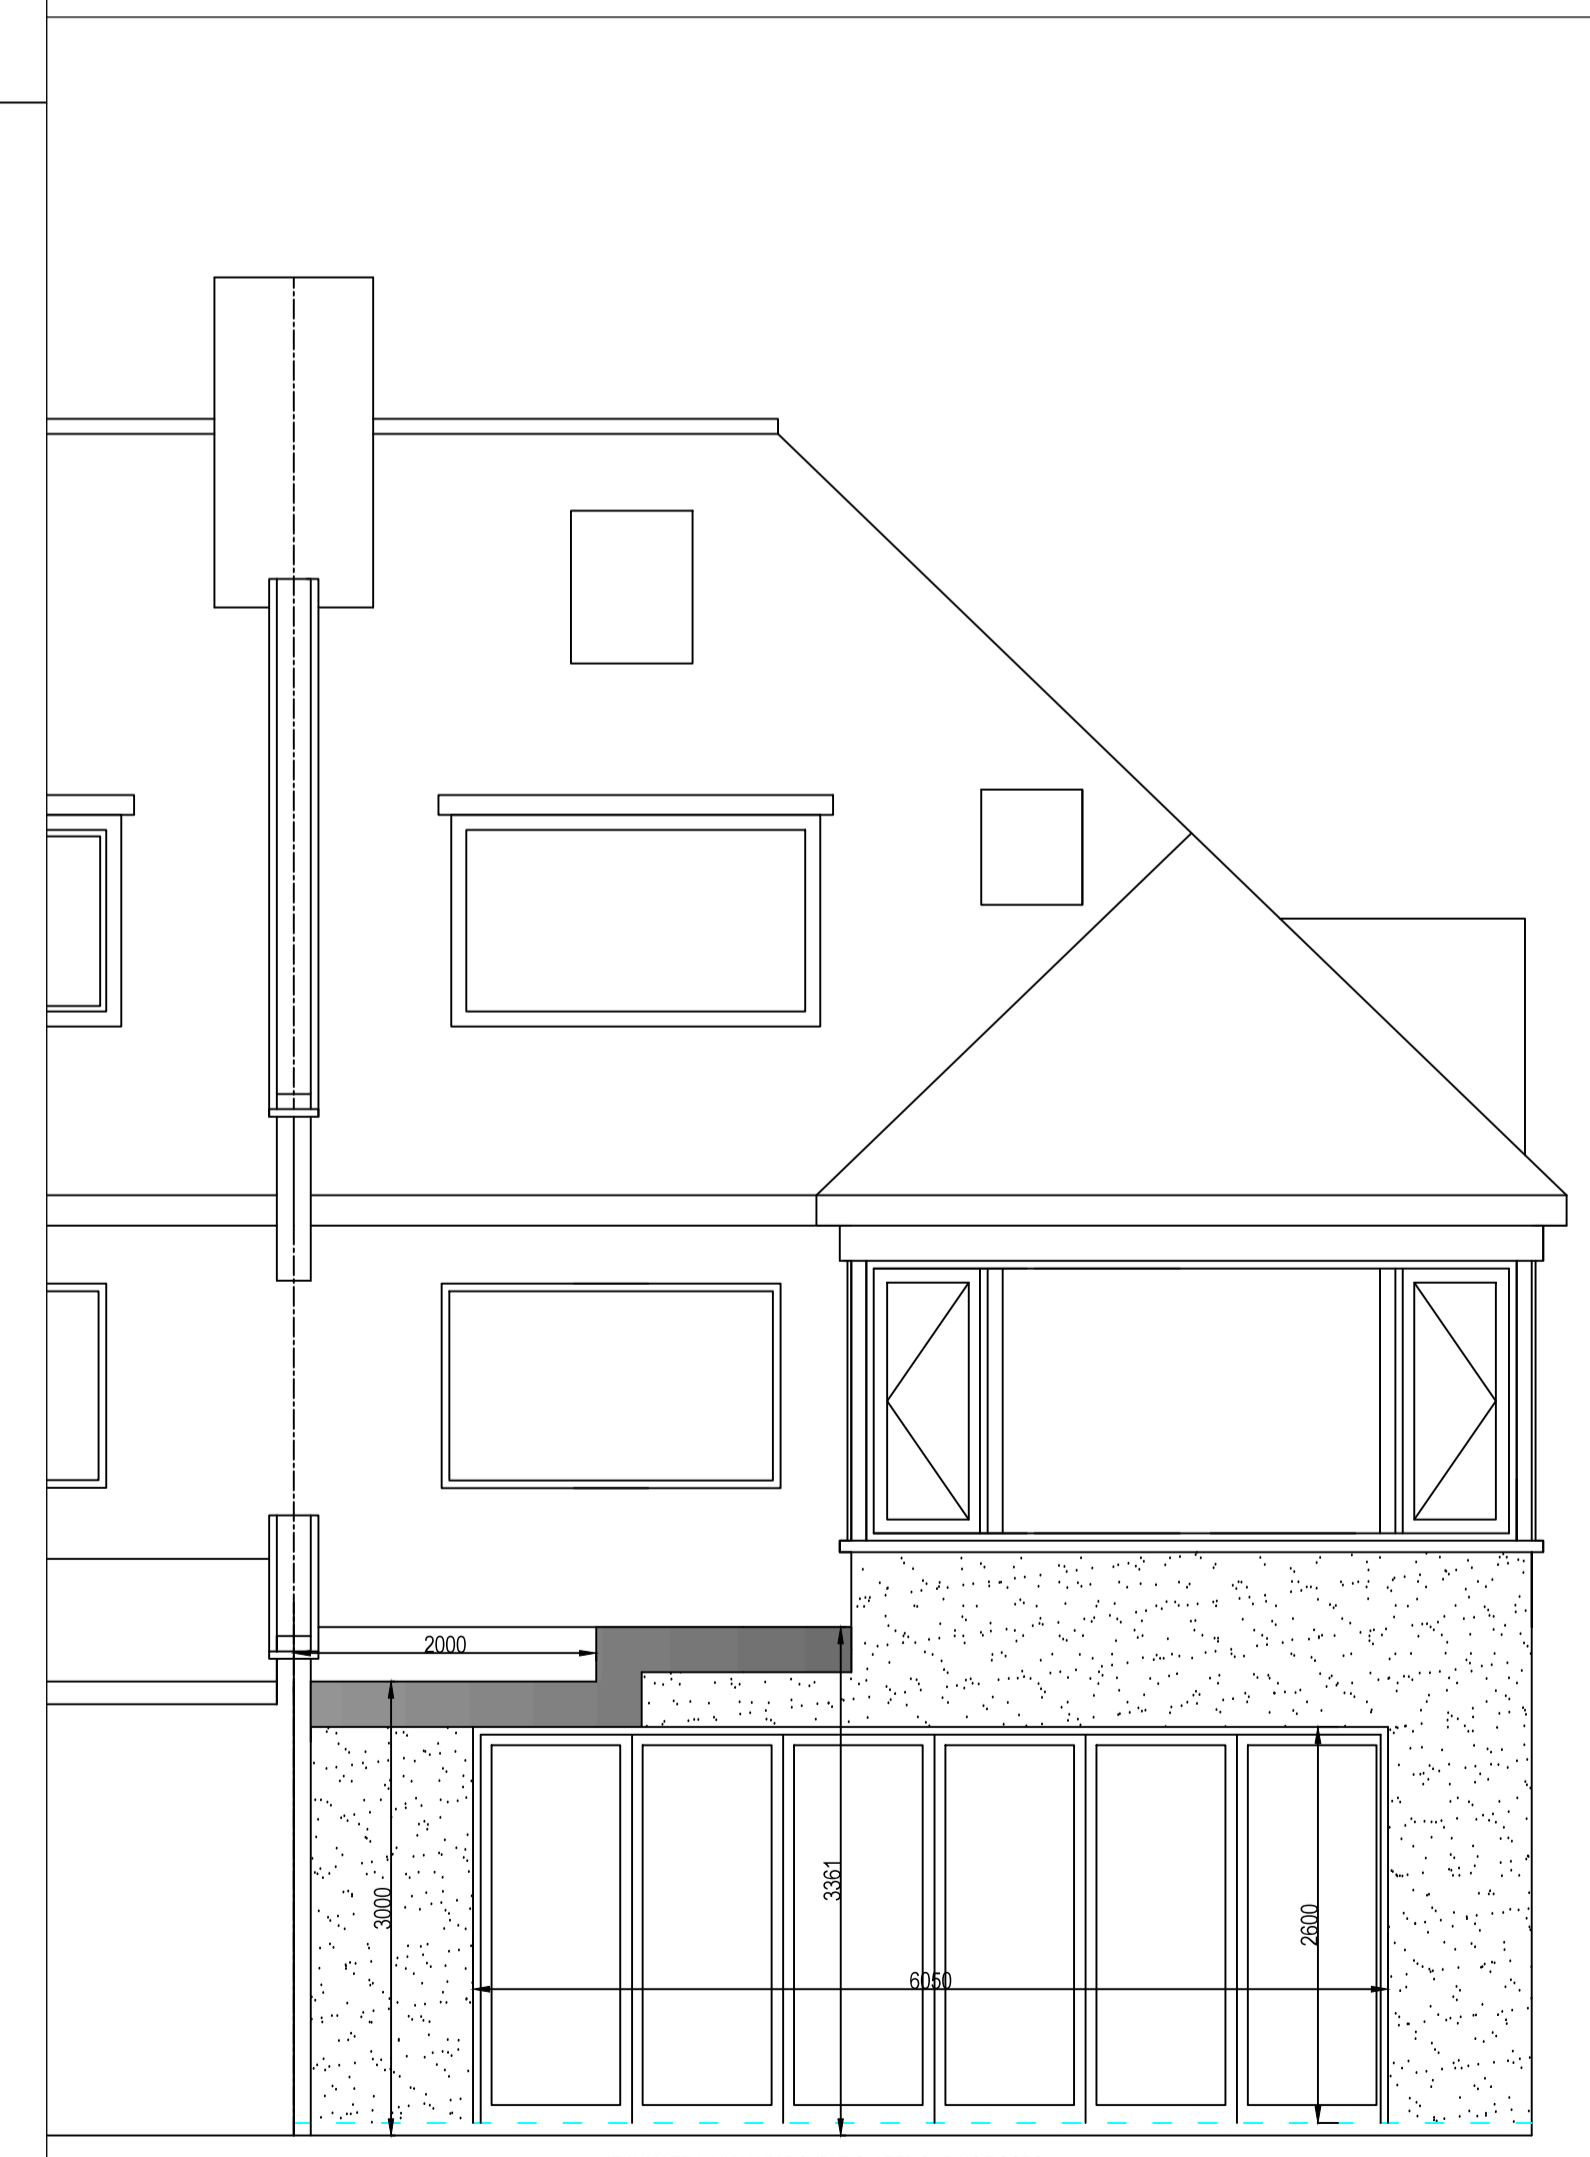

GROUND FLOOR

SOUTH ELEVATION

EAST ELEVATION

ROOF PLAN

**24 PLATTS LANE
LONDON
NW3 7NS
PROPOSED**

**NJL DESIGN
architectural**

ROSE KOTTAGE, WOODWALTON, HUNTINGDON, CAMBS PE28 5YN
TEL/FAX 01487 77 33 46
MOBILE 07836 781658
OFFICE@njldesign.co.uk

DRGNO:	14/10/10	VERSION:	00
SCALE:	1:50 on A1 paper		
DATE:	01/07/2014		