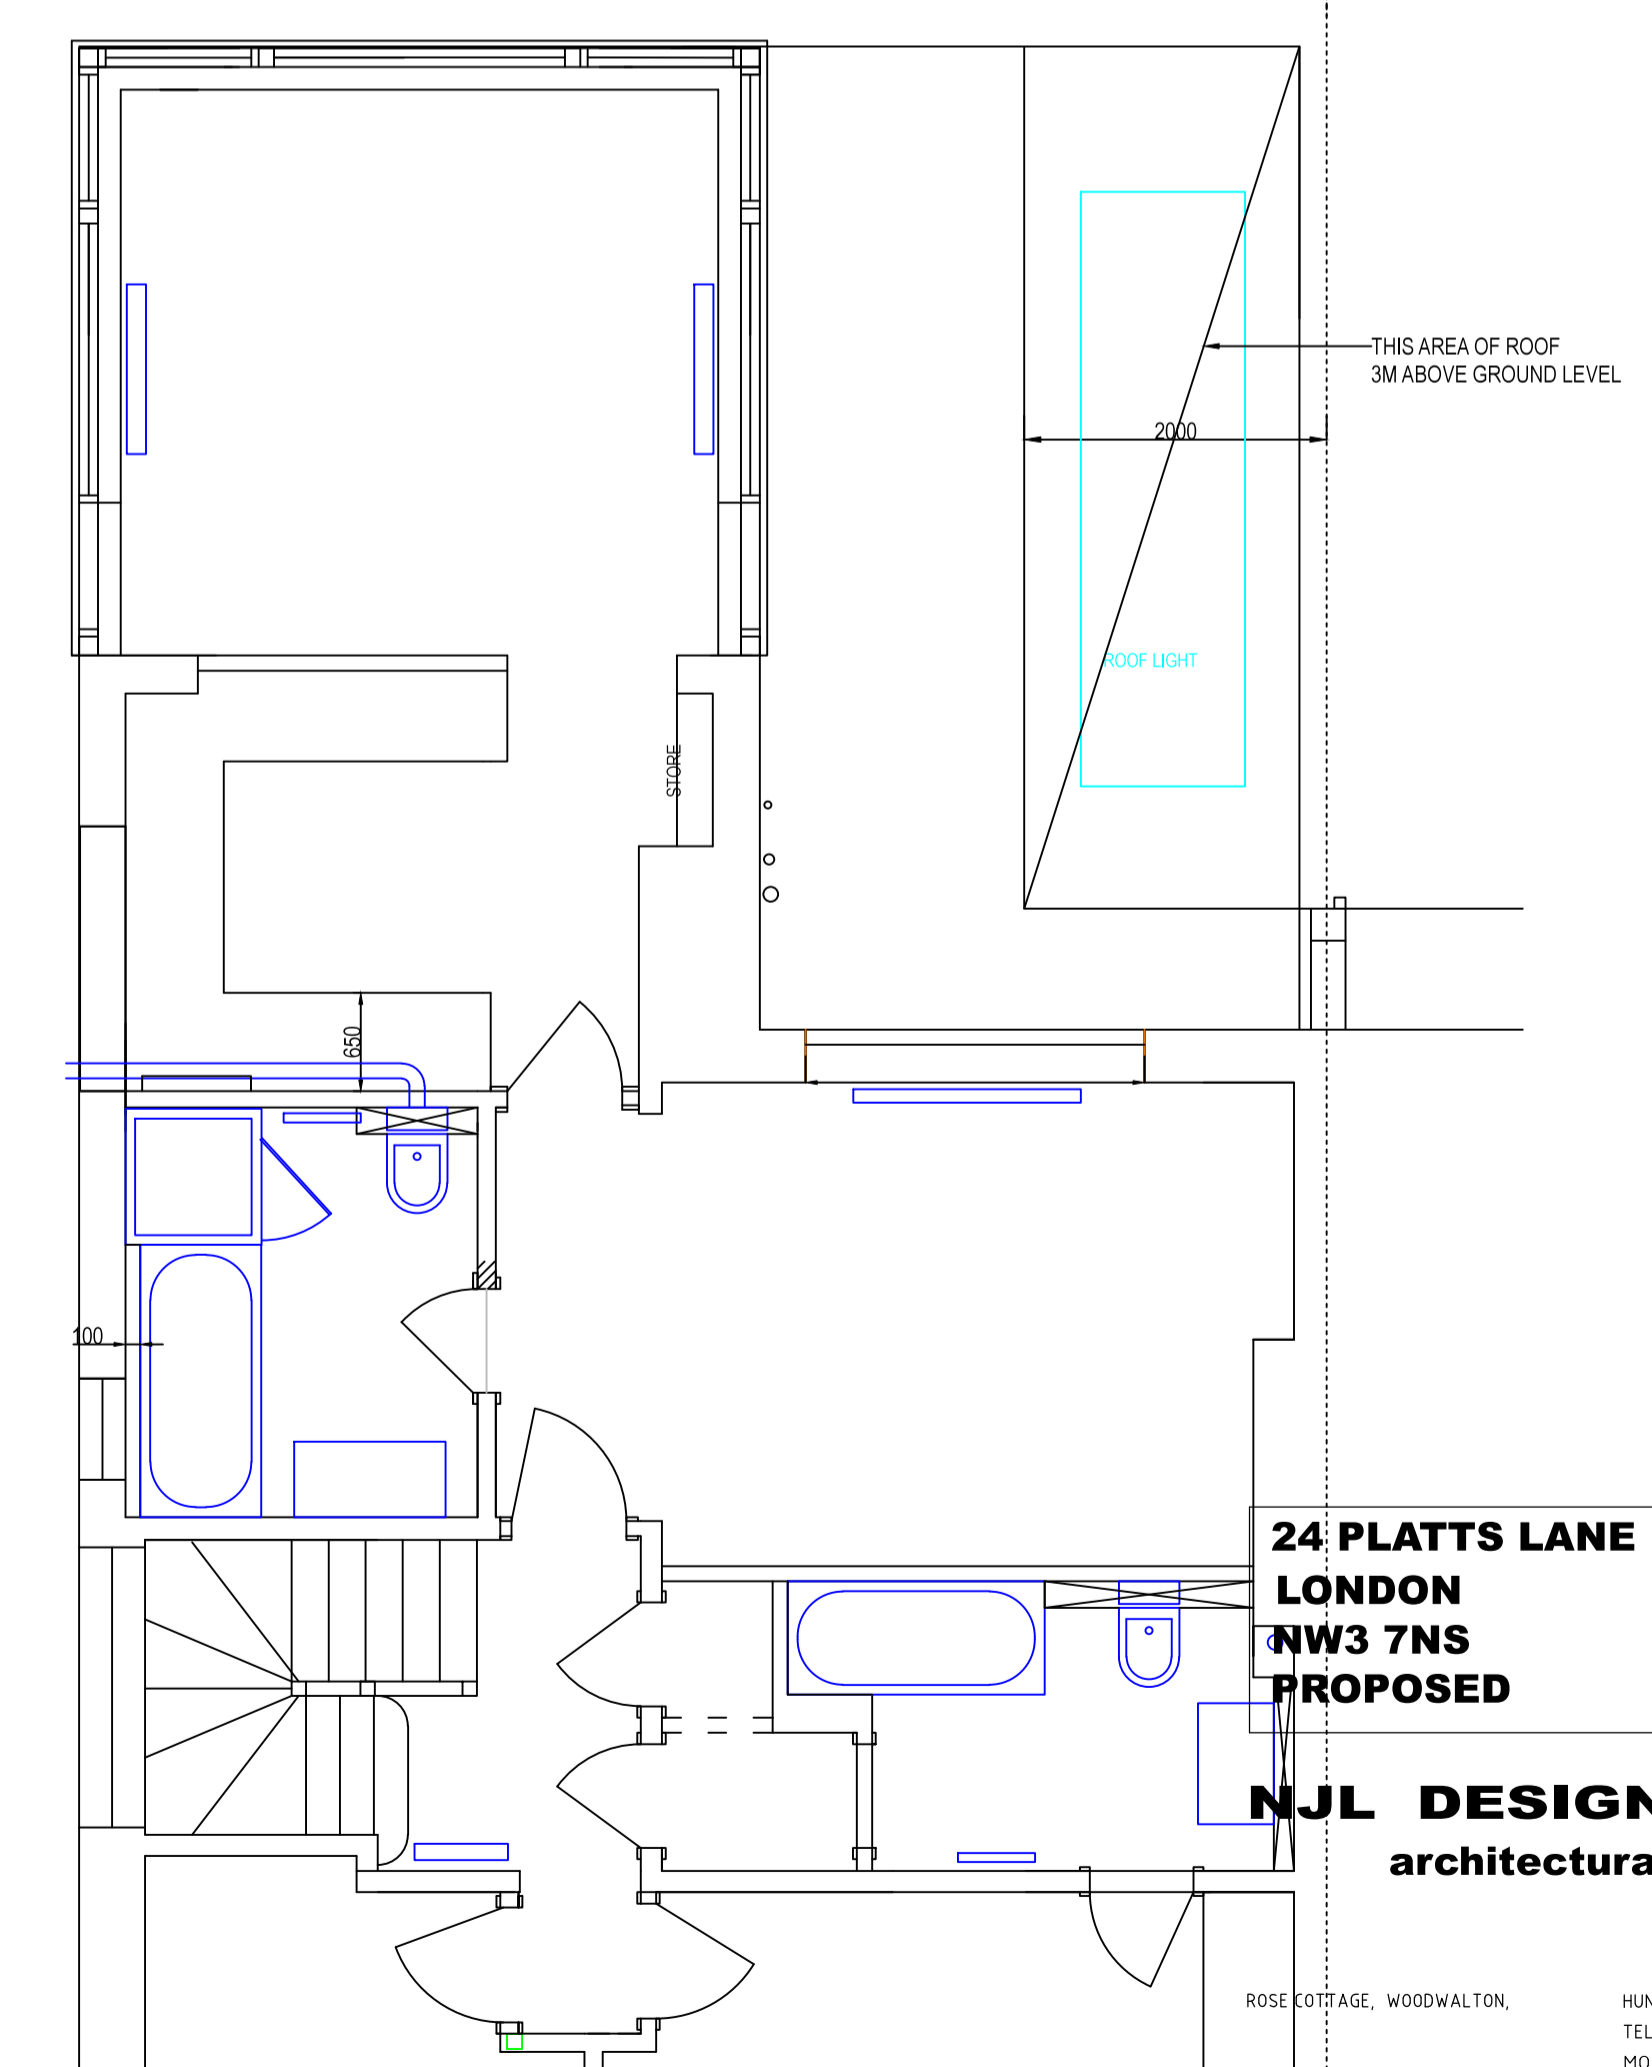

GROUND FLOOR

SOUTH ELEVATION

EAST ELEVATION

ROOF PLAN

**24 PLATTS LANE
LONDON
NW3 7NS
PROPOSED**

**NJL DESIGN
architectural**

ROSE KOTTAGE, WOODWALTON, HUNTINGDON, CAMBS PE28 5YN
TEL/FAX 01487 77 33 46
MOBILE 07836 781658
OFFICE@njldesign.co.uk

DRGNO:	14/10/10	VERSION:	00
SCALE:	1:50 on A1 paper		
DATE:	01/07/2014		