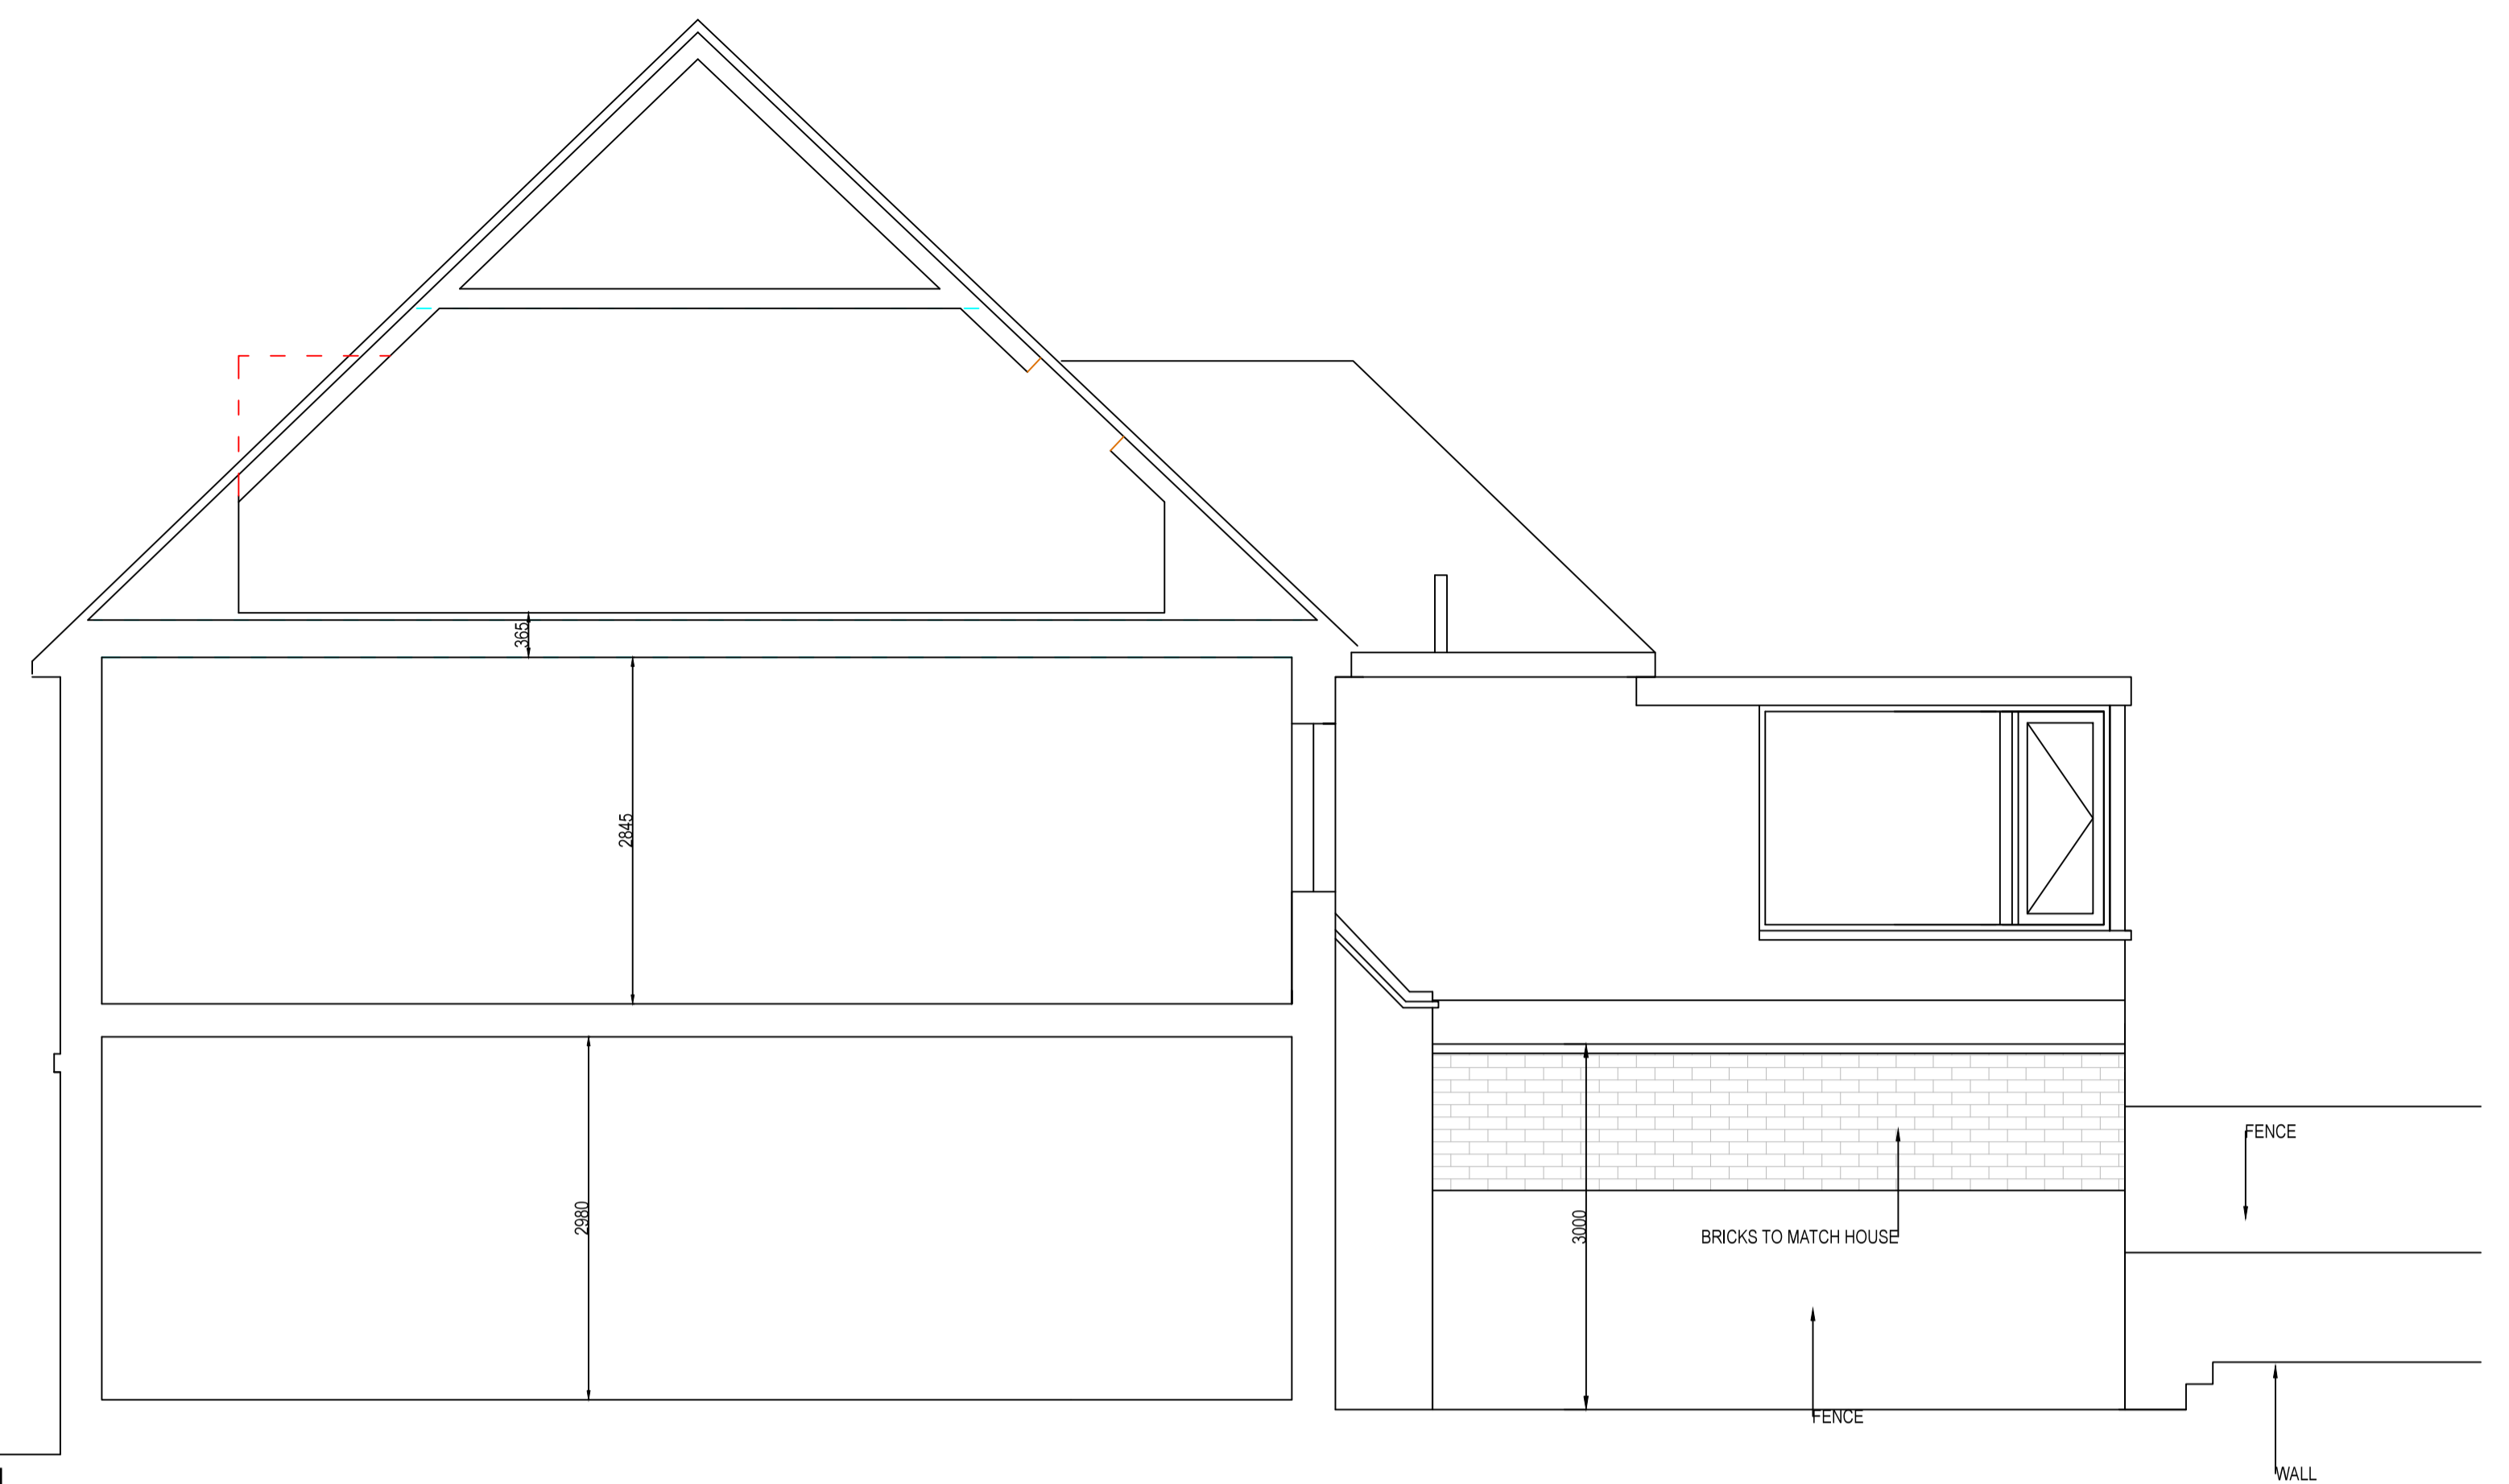

GROUND FLOOR

SOUTH ELEVATION

EAST ELEVATION

ROOF PLAN

**24 PLATTS LANE
LONDON
NW3 7NS
PROPOSED**

**NJL DESIGN
architectural**

ROSE KOTTAGE, WOODWALTON, HUNTINGDON, CAMBS PE28 5YN
TEL/FAX 01487 77 33 46
MOBILE 07836 781658
OFFICE@njldesign.co.uk

DRGNO:	14/10/10	VERSION:	00
SCALE:	1:50 on A1 paper		
DATE:	01/07/2014		