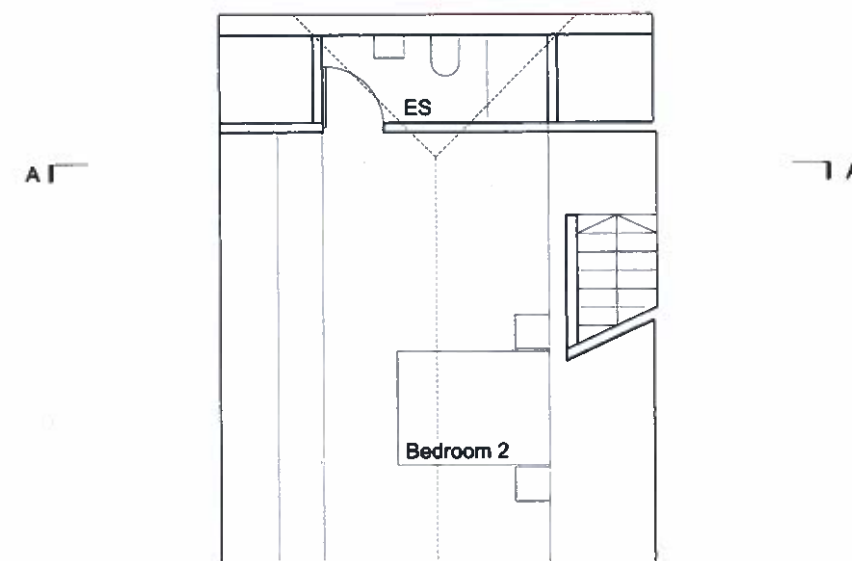

Third Floor

date rev revisions

notes

copyright
This drawing is the property of dMFK Architects Ltd. No disclosure or copy of it may be made without the written permission of dMFK Architects Ltd.

dMFK

DE METZ FORBES KNIGHT ARCHITECTS

the old library 119 cholmeley gardens london nw6 1aa t 020 7435 1144 f 020 7435 0884 mail info@dmfk.co.uk

project	drawing title			
St. Luke's Hall, 120 Fortune Green Road, London, NW6 1DN	PROPOSED PLANS			
client	scale at A1	scale at A3	drawn	date
Kelvin Murray	1:50	1:100	TD	JUNE 14
	project no.	drawing no.	revision	
	1940	A110	-