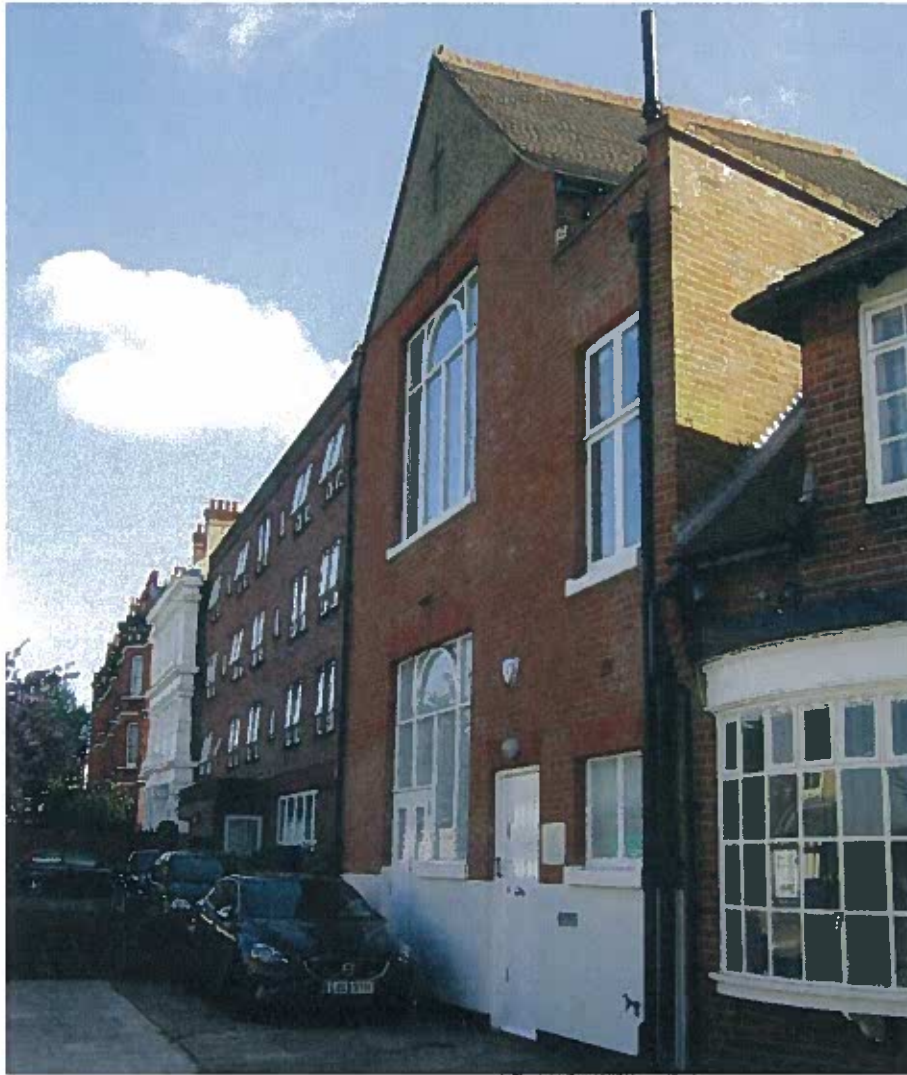

date rev revisions

dMFK

DE METZ FORBES KNIGHT ARCHITECTS

the old library 119 cholmeley gardens london nw6 1aa t 020 7435 1144 f 020 7435 0884 email info@dmfk.co.uk

project	drawing title			
St. Luke's Hall, 120 Fortune Green Road, London, NW6 1DN	Site Photographs			
client	scale at A1	scale at A3	drawn	date
Kelvin Murray	1:50	1:100	TD	JUNE 14
project no.	drawing no.	revision		
1940	A09	-		

copyright
This drawing is the property of dMFK Architects Ltd. No disclosure or copy of it may be made without the written permission of dMFK Architects Ltd.