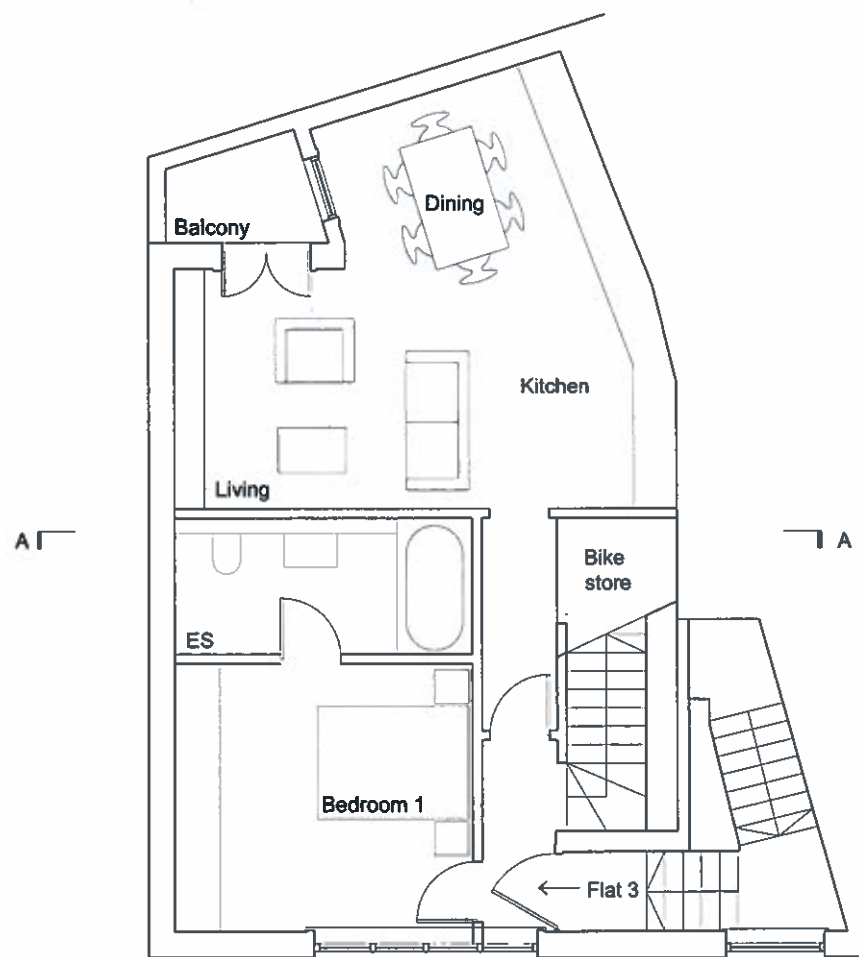

Second Floor