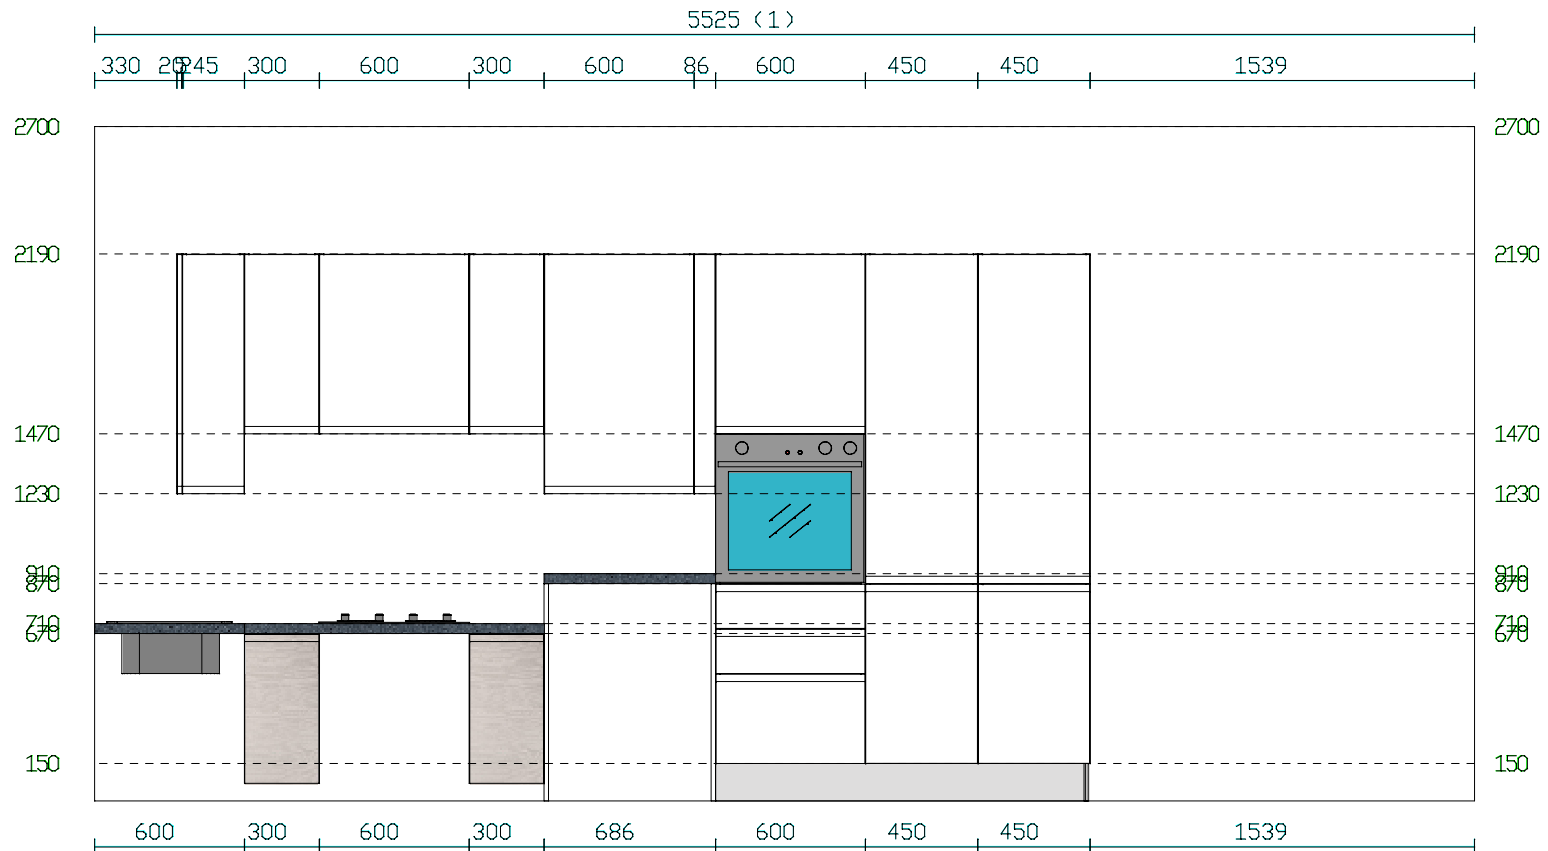

Ordine: 2014/0582 R4

Riferimento: **Plot AG.02 368-372 Finchley Road**

600mm wide wall units can accept pull-down shelves but only above the adjustable worktop and when it is in the lowered position

Ordine: 2014/0582

Riferimento: Plot AG.02 368-372 Finchley Road

Ordine: 2014/0582

Riferimento: Plot AG.02 368-372 Finchley Road

Ordine: **2014/0582**

Riferimento: **Plot AG.02 368-372 Finchley Road**

Ordine: **2014/0582**

Riferimento: **Plot AG.02 368-372 Finchley Road**

2700 ----- 2700