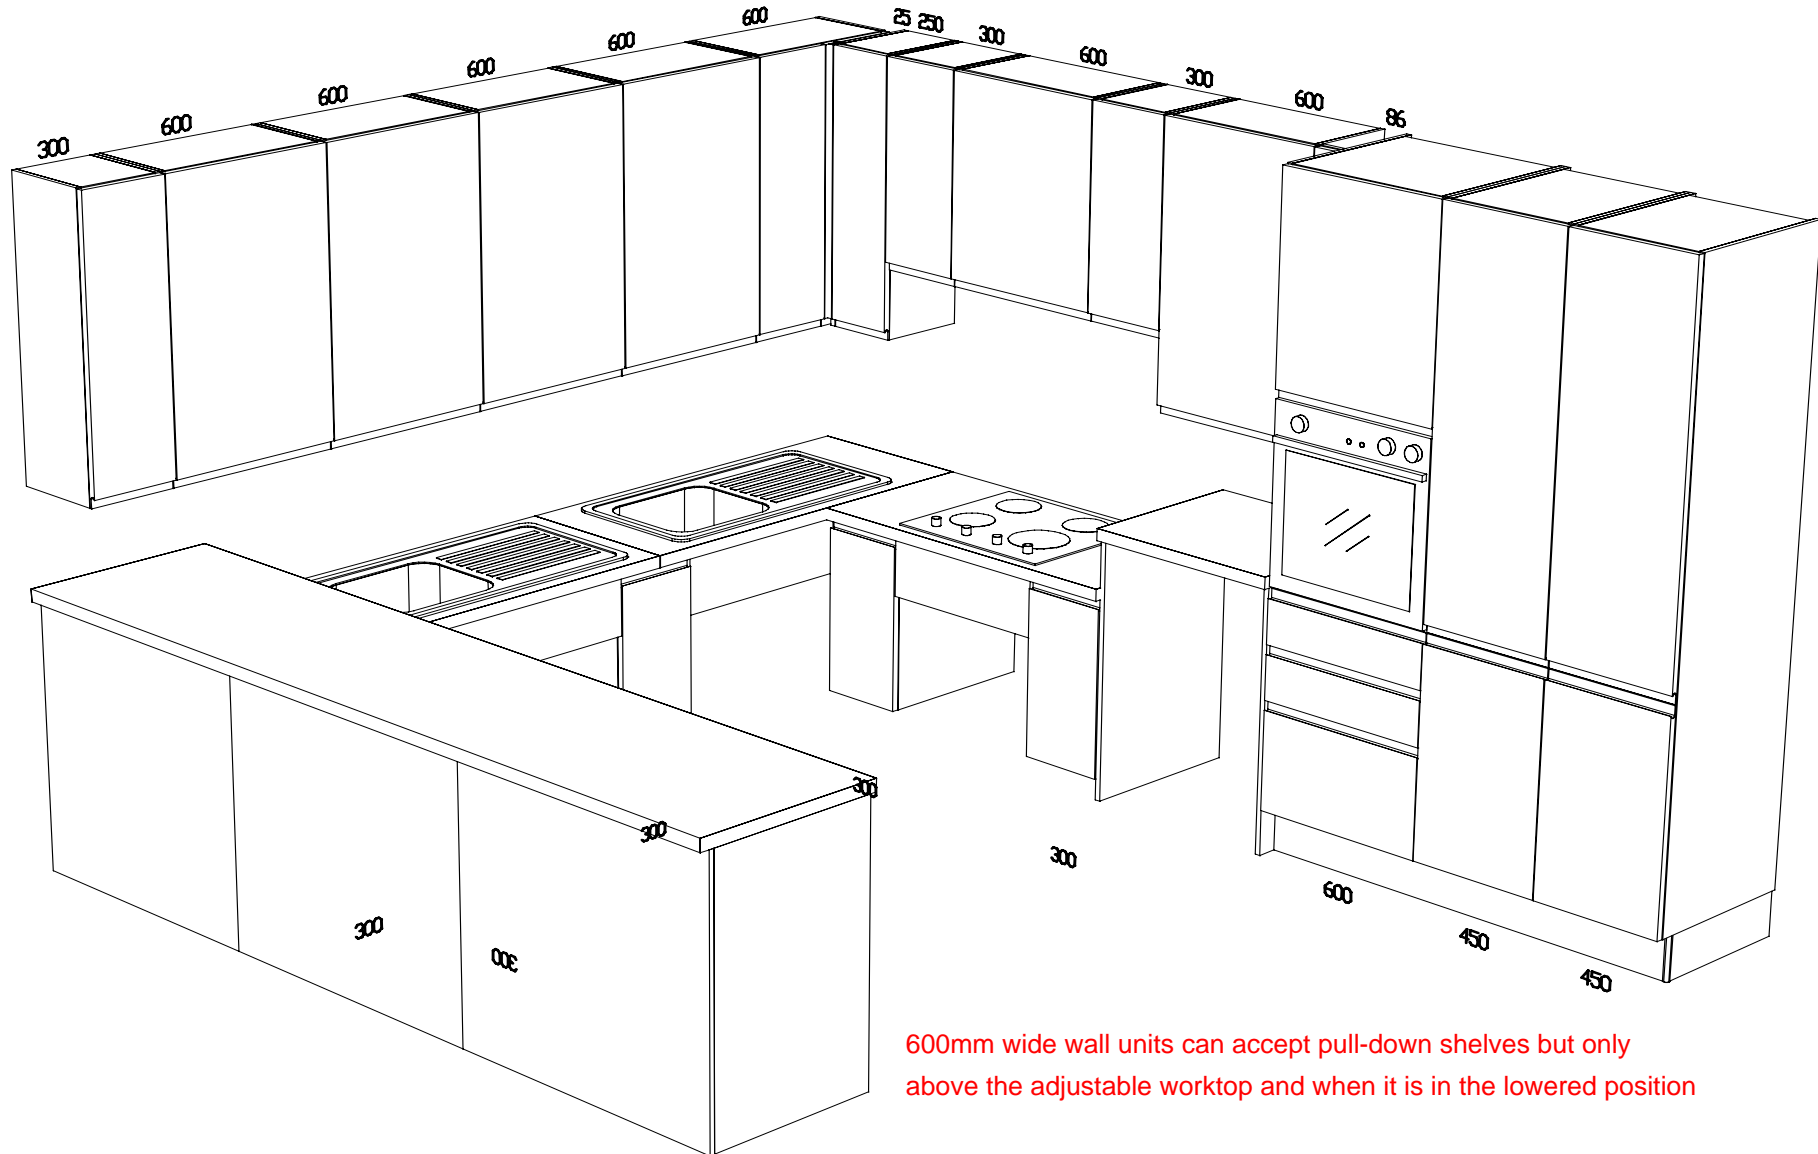

Ordine: 2014/0582 R4

Riferimento: **Plot AG.02 368-372 Finchley Road**

600mm wide wall units can accept pull-down shelves but only above the adjustable worktop and when it is in the lowered position

Ordine: 2014/0582