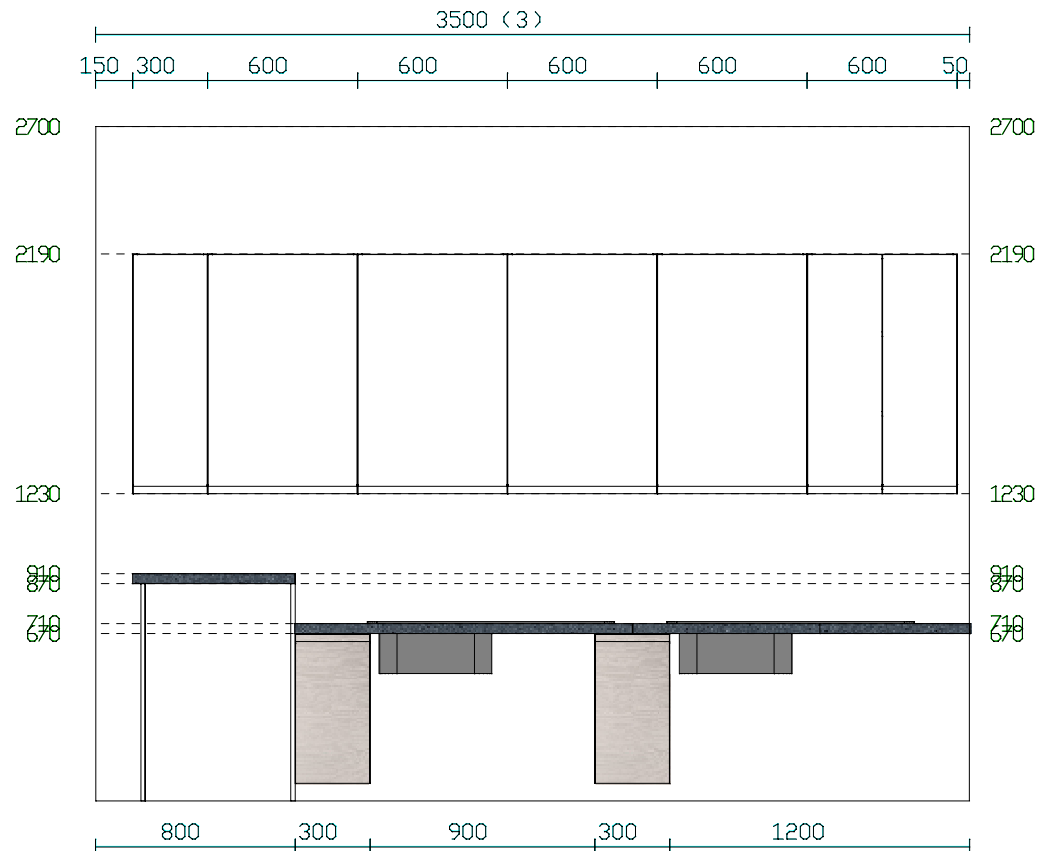

Ordine: 2014/0582 R4

Riferimento: **Plot AG.02 368-372 Finchley Road**

600mm wide wall units can accept pull-down shelves but only above the adjustable worktop and when it is in the lowered position

Ordine: 2014/0582

Riferimento: Plot AG.02 368-372 Finchley Road

Ordine: 2014/0582

Riferimento: Plot AG.02 368-372 Finchley Road

Ordine: **2014/0582**

Riferimento: **Plot AG.02 368-372 Finchley Road**

Ordine: **2014/0582**

Riferimento: **Plot AG.02 368-372 Finchley Road**

2700 ----- 2700