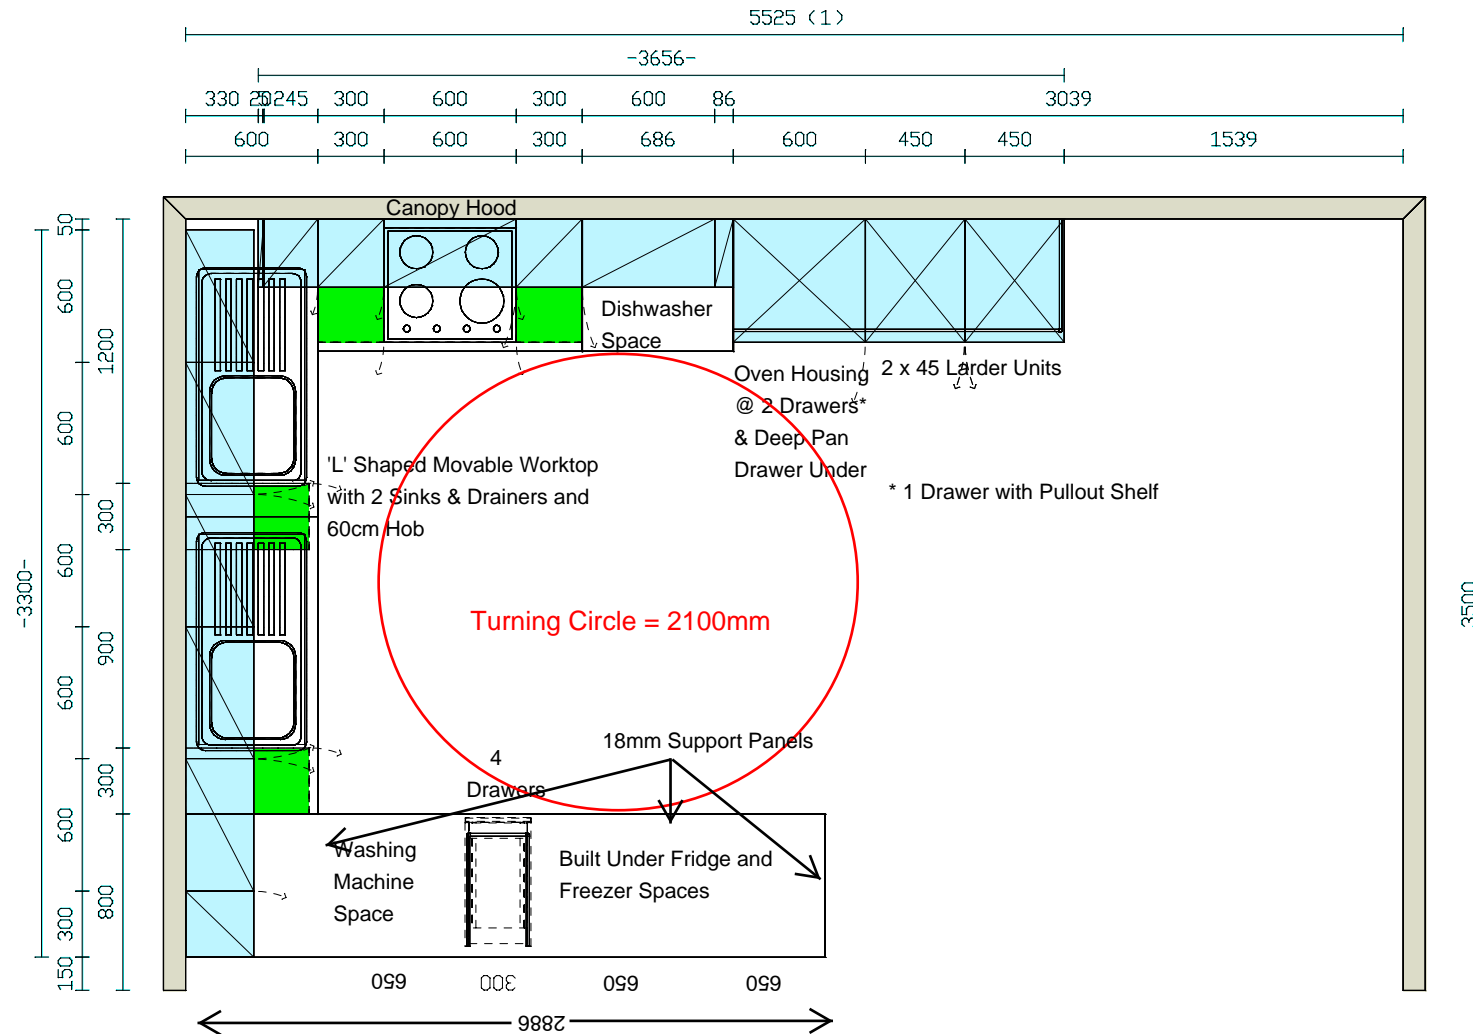

Ordine: 2014/0582

Riferimento: Plot AG.02 368-372 Finchley Road