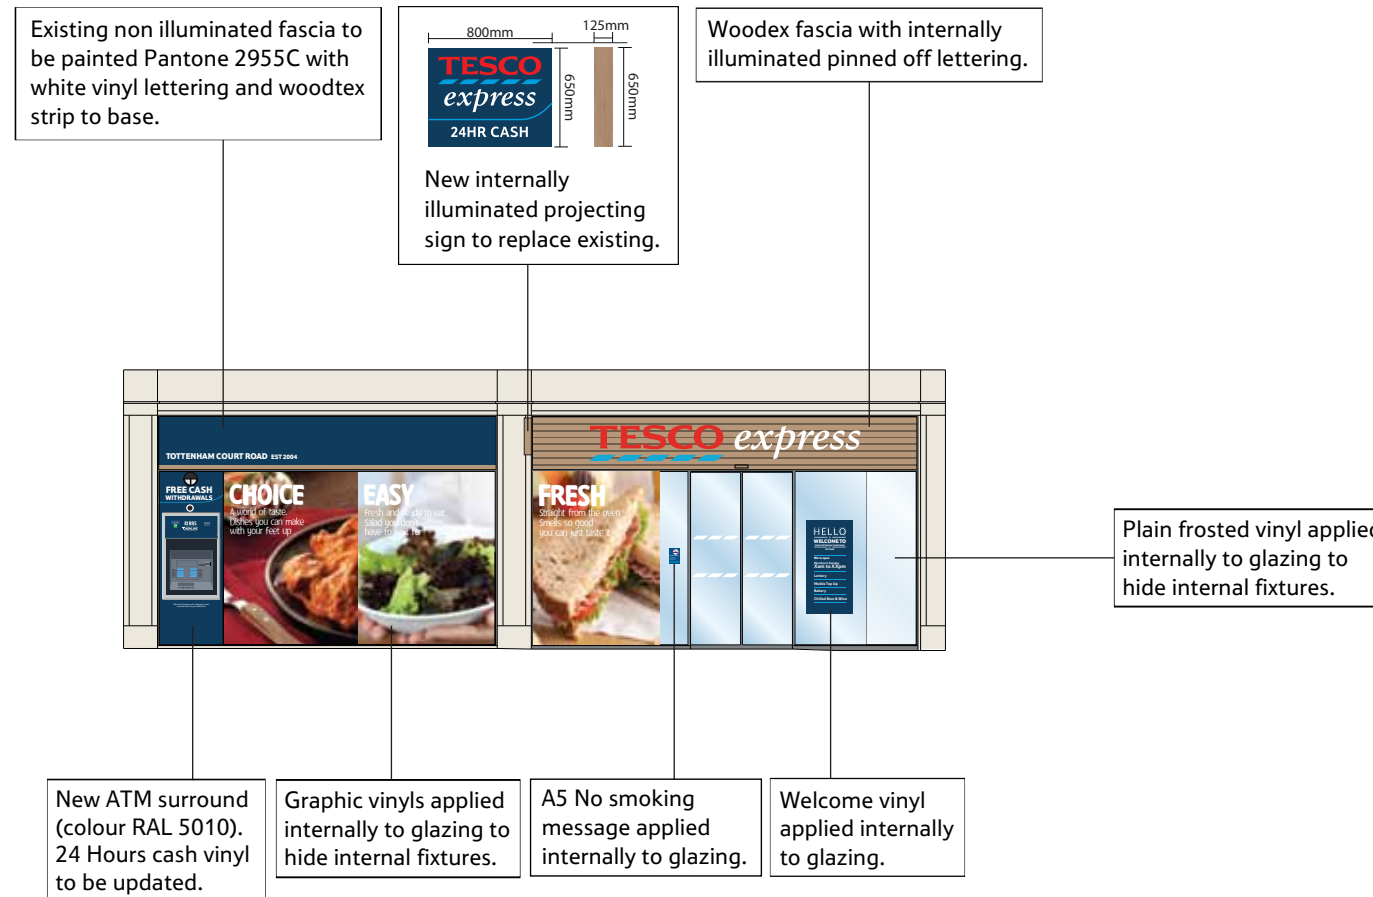

2775 - 124-125 TOTTENHAM COURT ROAD, LONDON

This visual is for representation purpose only. Recreation of the drawing may alter the scale. All dimensions to be confirmed on site prior to any manufacture. Do not use artwork from this drawing. Opening hours to be confirmed prior to manufacture of any signage.

REV.	AMENDMENTS	DATE	REV.	AMENDMENTS	DATE	DRAWING No.	2775EXT	PROJECT
1	Coloured Elevations Produced. Feasibility approved. As per EFM (Rob), amends carried out	04.06.14 04.06.14 06.06.04				SCALE	1:100@A3	ISSUE 1
						DATE	06.06.14	
						DRAWN	Bindu	QC DONE BY Sruthi
						EFM	Rob Kendrick	
								DESCRIPTION
								Refresh 2014-15 Proposed Elevation

TESCO *express*

TESCO STORES LIMITED - EXPRESS GROUP
P.O. BOX 400, CIRRUS BUILDING, SHIRE PARK
WELWYN GARDEN CITY, HERTS, AL7 1AB
TELEPHONE: 01707 395150

THE COPYRIGHT AND ALL OTHER RIGHTS IN AND RELATING TO THIS PUBLICATION BELONG TO AND ARE THE SOLE PROPERTY OF TESCO STORES LIMITED. ALL RIGHTS ARE RESERVED. NEITHER THE WHOLE NOR ANY PART OF THIS PUBLICATION MAY BE REPRODUCED OR TRANSMITTED IN ANY FORM OR BY ANY ELECTRONIC OR MECHANICAL MEANS INCLUDING PHOTOCOPYING AND RECORDING OR FROM ANY RETRIEVAL SYSTEM WITHOUT THE PRIOR WRITTEN LICENCE FROM THE OWNER.
© 1997 TESCO STORES LIMITED