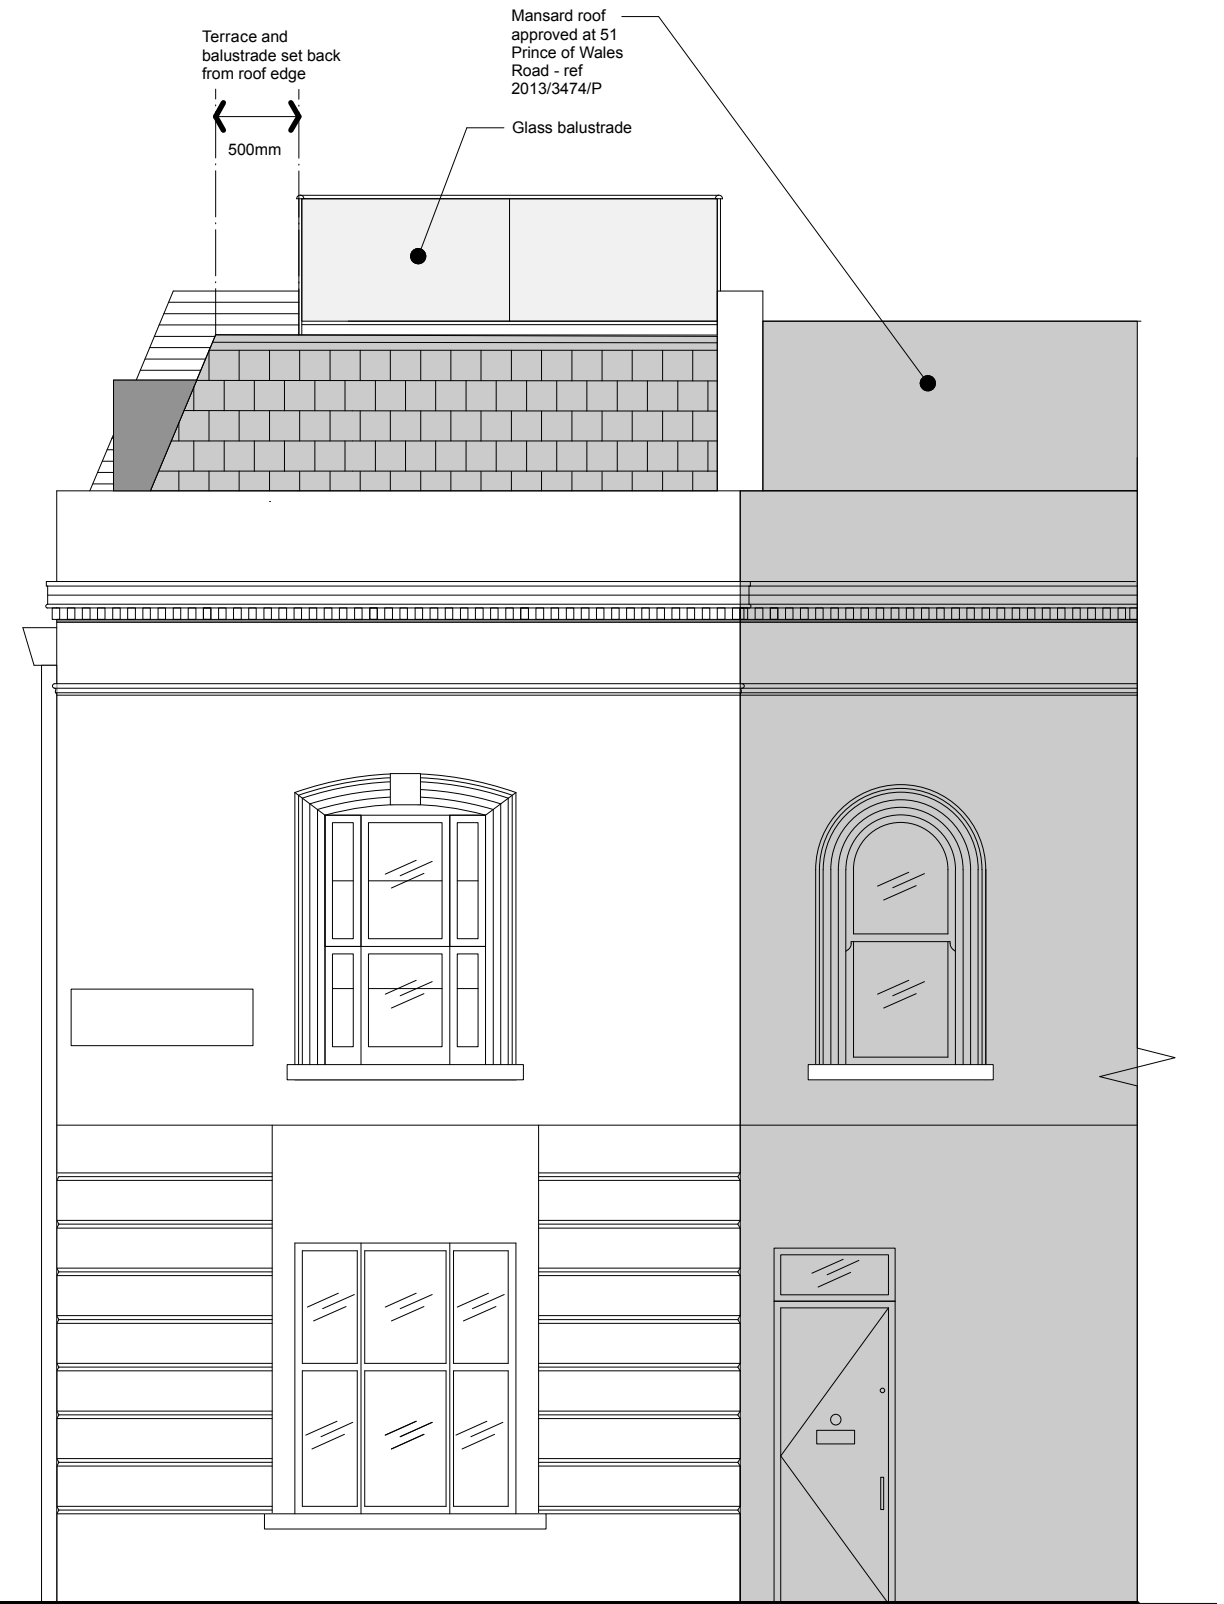

Proposed Prince of Wales Rd Elevation

a+u db Ltd Architecture +
Urban Design Bureau

60 Farleigh Road
London N16 7TQ

Tel: +44 (0) 7515 514 723
Email: mail@au-db.com

Drawing name:
Elevations - Proposed

Date: 13.06.14	Job no: 13-023	Drawing no: A123

Scale: 1:50@A3	Revision: -	Drawn by: RC

Project name:
2a Hadley Street, London, NW1

All dimensions are in millimetres
All dimensions to be checked on site
© Architecture & Urban Design Bureau