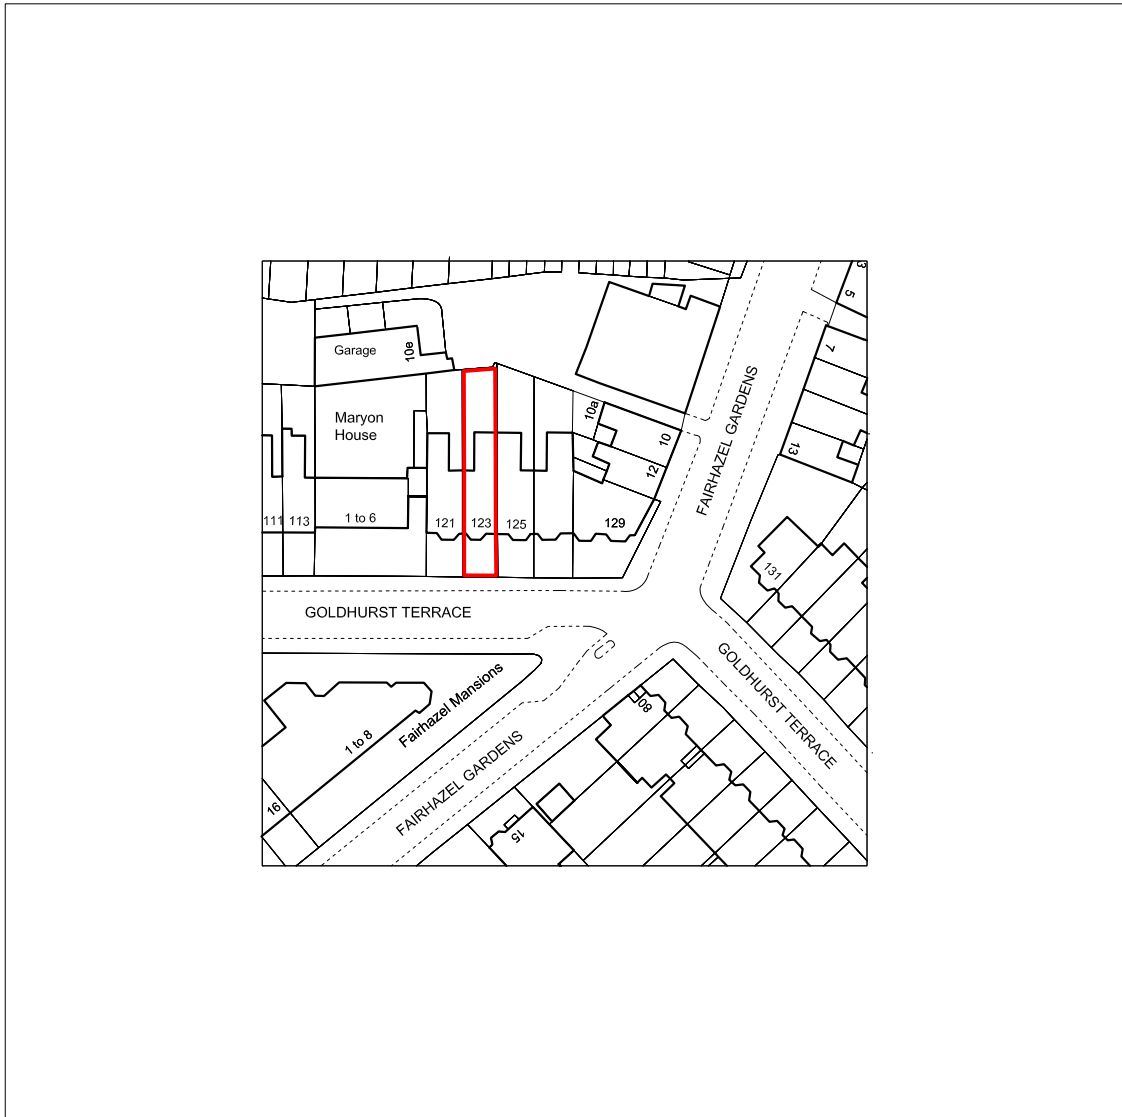

Ordnance Survey Superplan Data

®

®

© Crown Copyright 2014

Reproduction in whole or in part is prohibited
without the prior permission of Ordnance Survey.

-10 0 5 10 20 metres

CARYATID architects

20 Kings Avenue : Muswell Hill
LONDON : N10 1PB
Tel : 020 8444 6197

TITLE :

PROPOSED ROOF TERRACES
FLAT 3,
123 GOLDHURST TERRACE,
LONDON NW6 3EX

DRAWING :

LOCATION PLAN

Date :

11-07-2014

Drawn By :

OS

Scale :

1:1250 (A4)

Revision :

-

Drwg No. :

1408-00