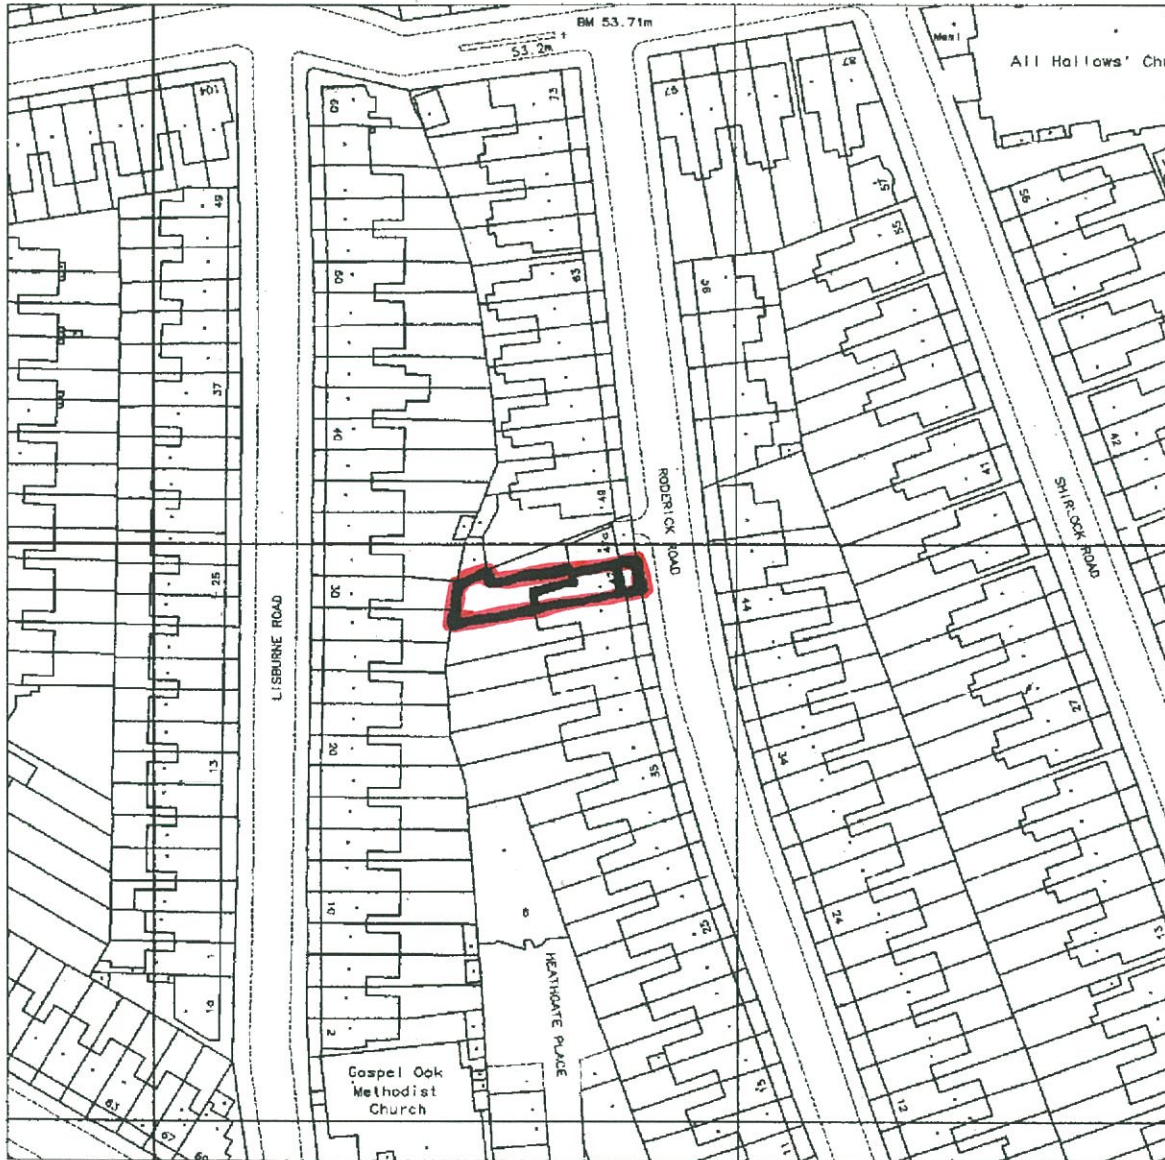

Siteplan Data™

Produced 21 Jun 2004 from Ordnance Survey digital data and incorporating surveyed revision available at this date. © Crown Copyright 2004.

Reproduction in whole or in part is prohibited without the prior permission of Ordnance Survey.

Ordnance Survey and the OS symbol are registered trade marks and Siteplan a trade mark of Ordnance Survey, the national mapping agency of Great Britain.

47 RODERICK ROAD
HAMPSTEAD
LONDON, NW3 2NP

Centre Coordinates: 527775 185593

National Grid sheet reference at centre of this Siteplan: TQ2785NE

Supplied by: National Map Centre
Serial Number: 00026047