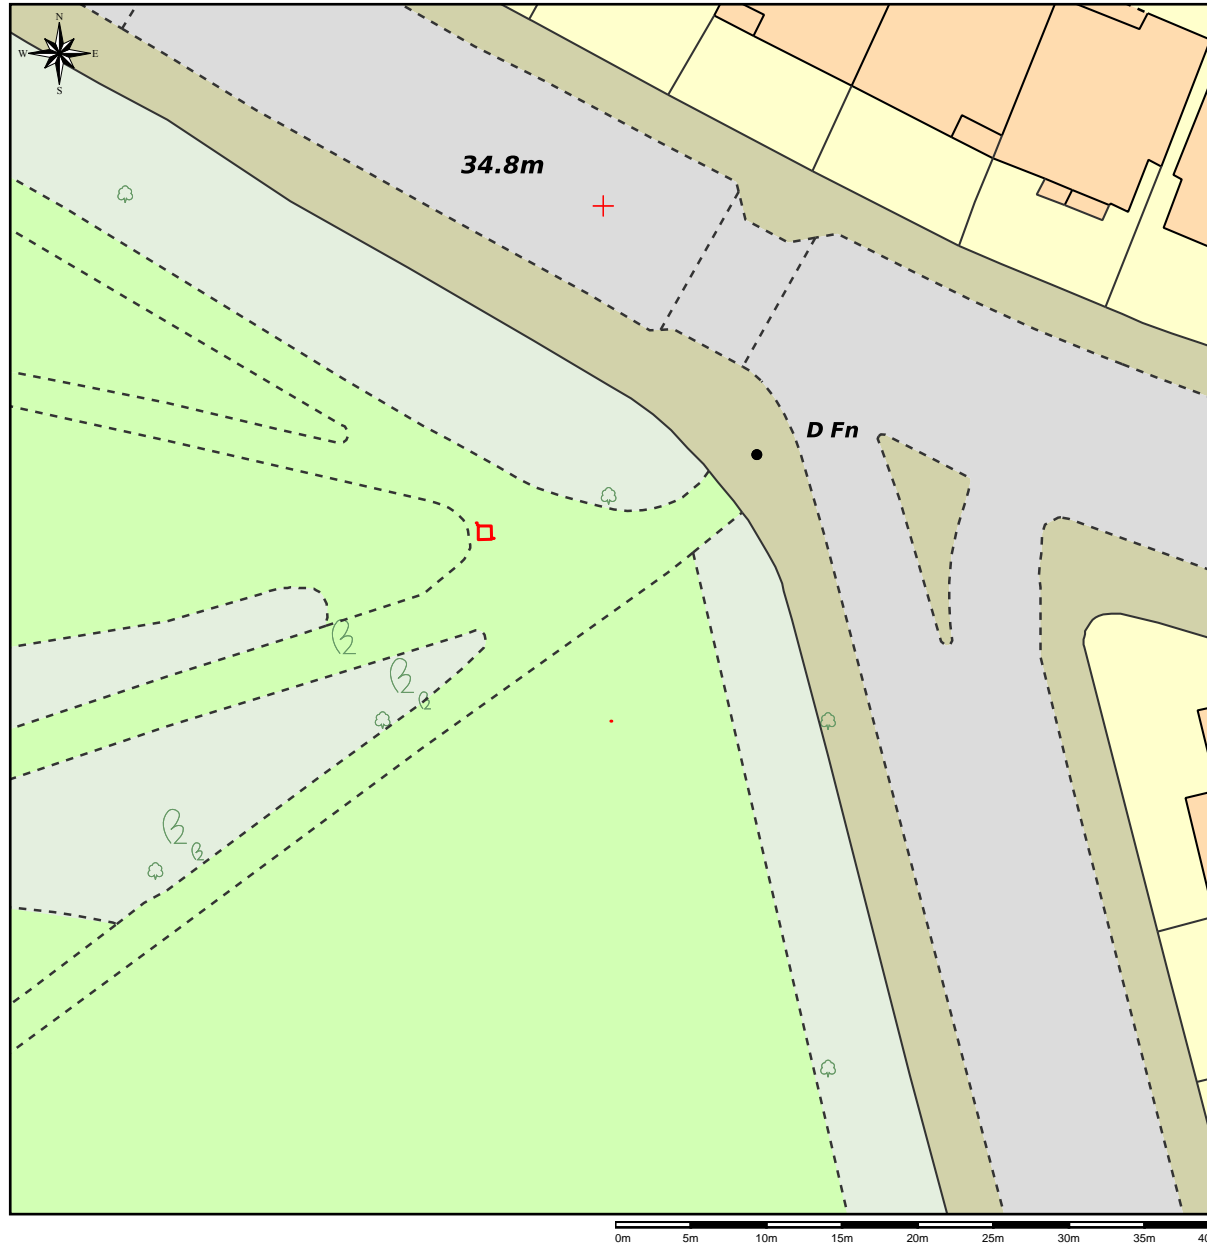

Site Plan of NW3 3AX

This Plan includes the following Licensed Data: OS MasterMap Colour PDF Site Plan by the Ordnance Survey National Geographic Database and incorporating surveyed revision available at the date of production. Reproduction in whole or in part is prohibited without the prior permission of Ordnance Survey. The representation of a road, track or path is no evidence of a right of way. The representation of features, as lines is no evidence of a property boundary. © Crown copyright and database rights, 2014. Ordnance Survey 0100031673

Scale: 1:500, paper size: A4

plans ahead by **emapsite™**

Prepared by: Nelle Strange, 16-07-2014