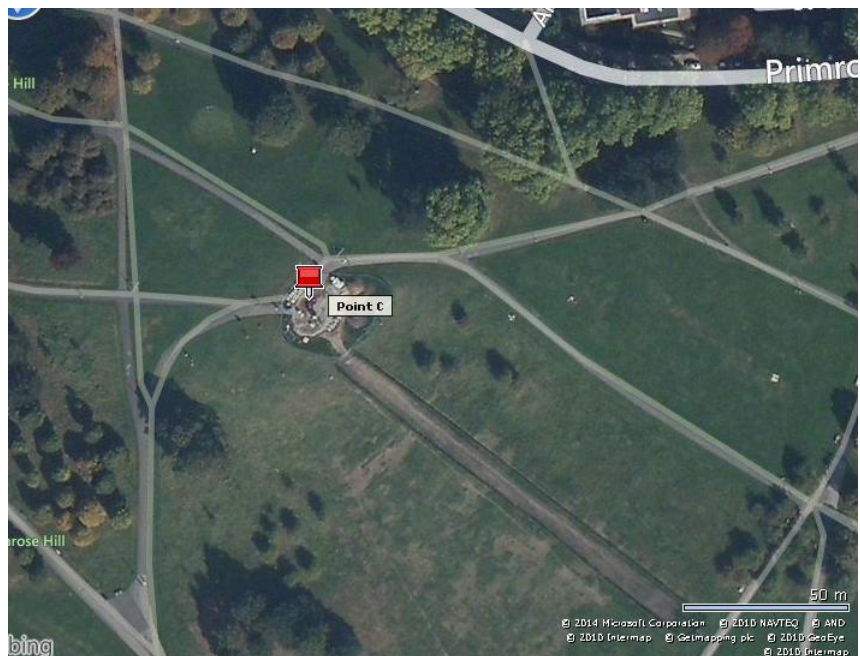

THE PADDINGTON TRAIL

Site Location: Primrose Hill, NW3 3AX

The statue would be located at:

Option A

Easting X 527651

Northing Y 183900

Preferred statue location: Centrally located on the highest point of Primrose Hill. Set to the front left hand side of the seating area.

Figure 1:

Figure 2:

Please note: This marker is not to scale and is for indication purposes only.

Option B

Easting X 527848

Northing Y 183967

Located within the SE entrance of the park. Positioned on at the back of the paving area, net to the grass verge, between the junction of the three pathways

Figure 3:

Figure 4

Please note: This marker is not to scale and is for indication purposes only.