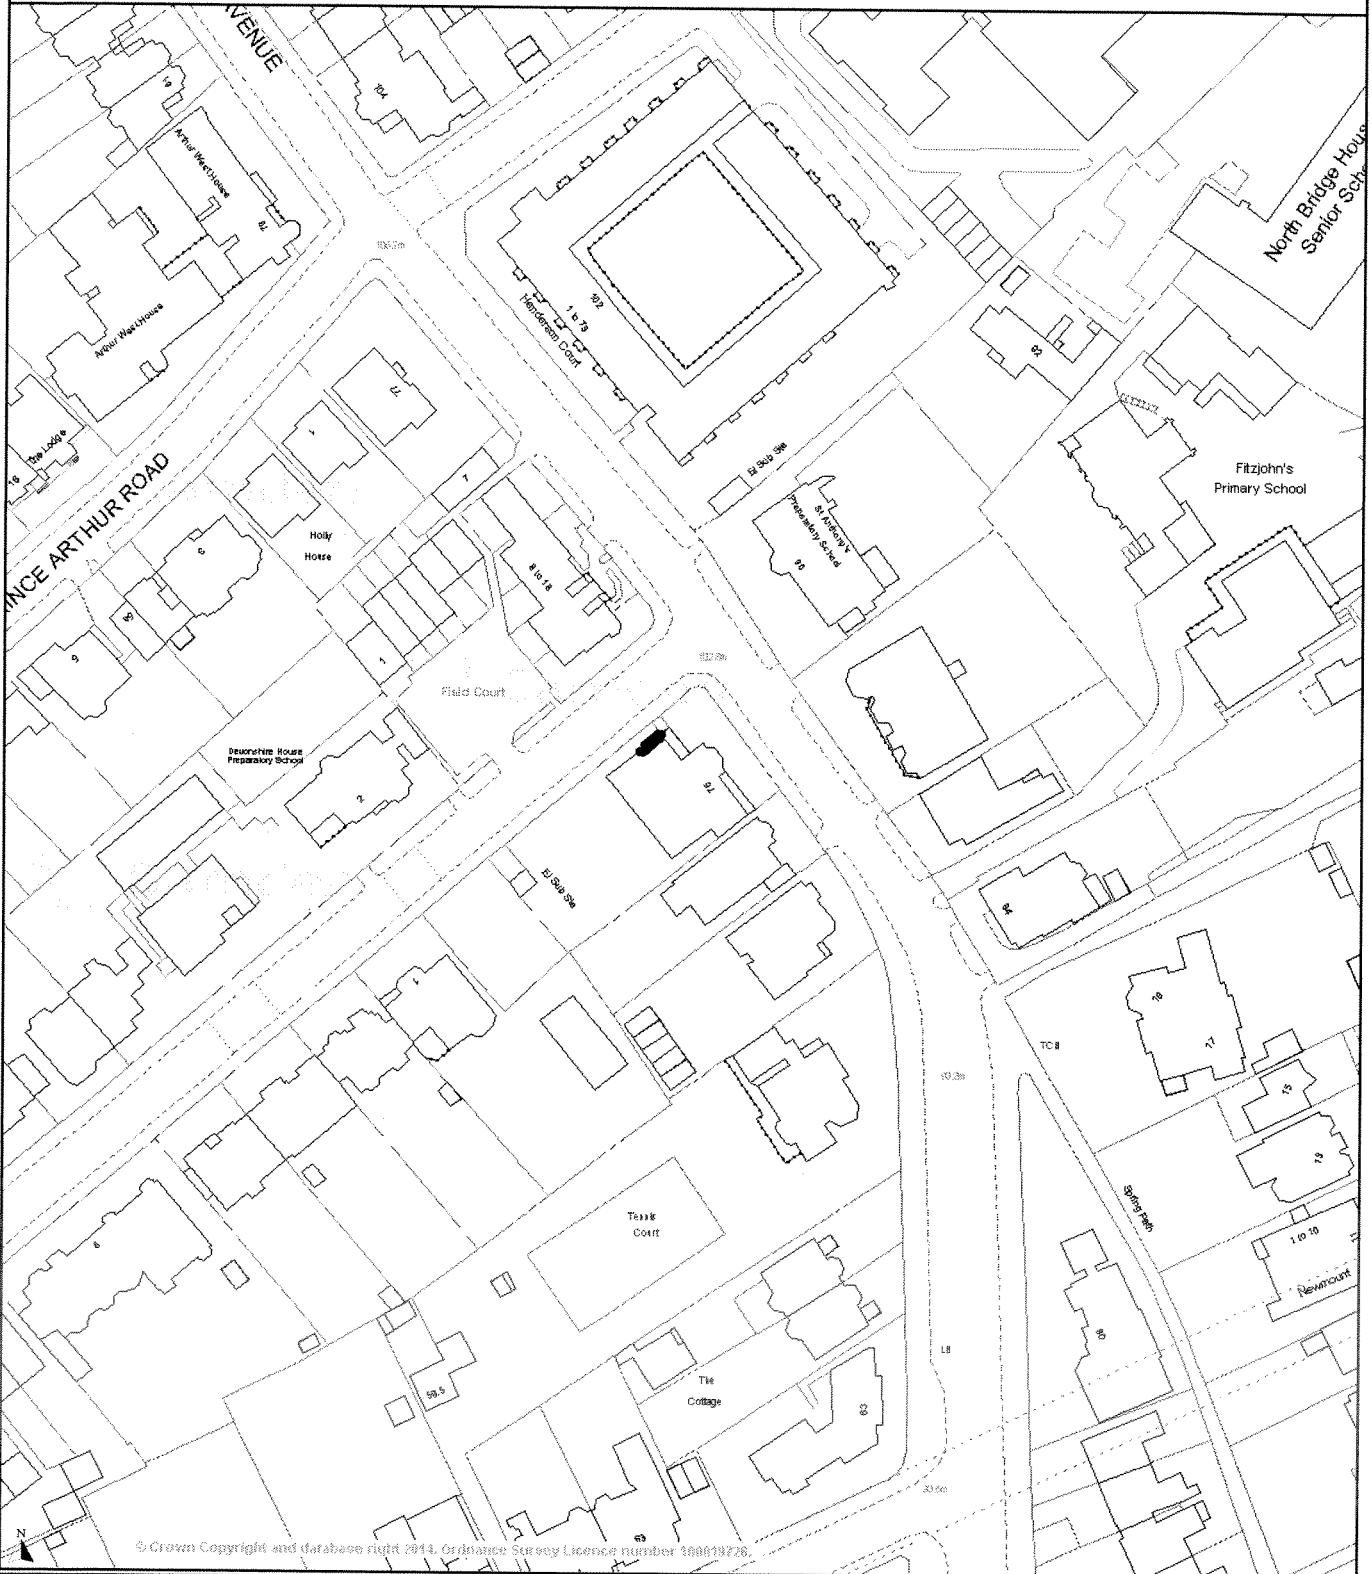

Site location plan

Reproduced by permission of Ordnance Survey on behalf of HMSO.
© Crown copyright and database right 2014.
Ordnance Survey Licence number 100019726.

Scale 1/1250 Date 2/7/2014
Centre = 526513 E 185411 N

- GATE HERE.