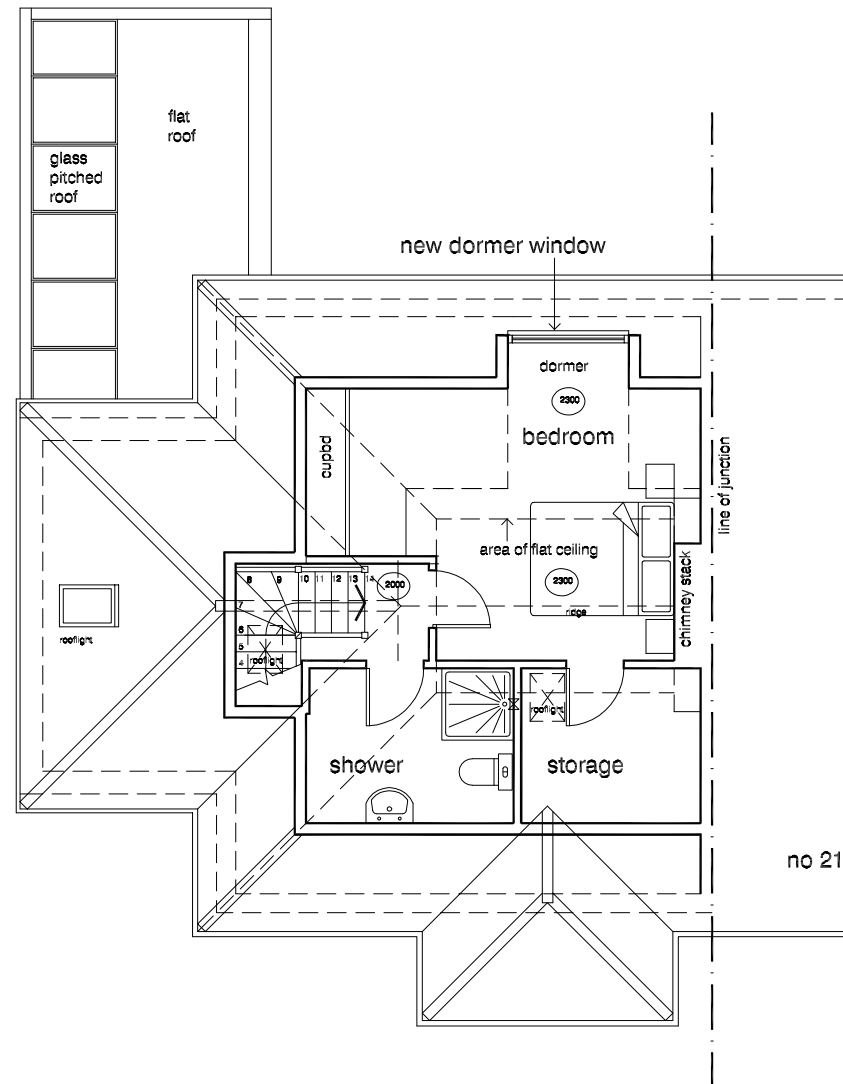

0 1 2 3 4 5 6 metres

scales 1:50 @ A1
1:100 @ A3

attic conversion
as proposed

roof plan
as proposed

DVM
ARCHITECTS

4a Murray Street . London . NW1 9RE
Telephone 0207 485 2121 . Facsimile 0207 267 2527
e-mail: studio@dvmarch.com

Client
Tanya Motie+ Andy Gilbert

Project
19 Camden Mews
London NW1 9DB

Title
Attic + Roof Plan
AS PROPOSED

Scale 1:50	Date 14.07.14	Job No. 1860
Drawing No. 1860-06	Rev.	

All dimensions are to be checked on site.
© This drawing is copyright and remains the property of David & Victoria Mercer at all times and may not be reproduced in part or whole without written consent.