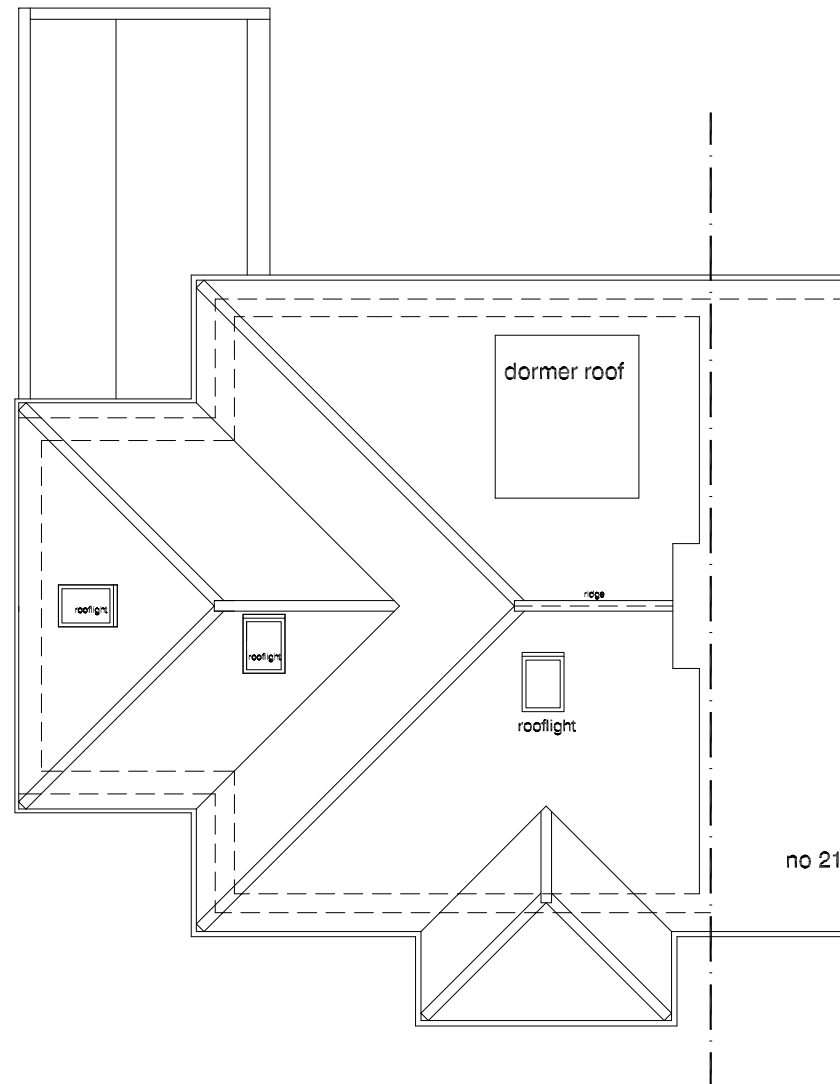

0 1 2 3 4 5 6 metres

scales 1:50 @ A1
1:100 @ A3

attic conversion
as proposed

roof plan
as proposed

DVM
ARCHITECTS

4a Murray Street . London . NW1 9RE
Telephone 0207 485 2121 . Facsimile 0207 267 2527
e-mail: studio@dvmarch.com

Client
Tanya Motie+ Andy Gilbert

Project
19 Camden Mews
London NW1 9DB

Title
Attic + Roof Plan
AS PROPOSED

Scale 1:50	Date 14.07.14	Job No. 1860
Drawing No. 1860-06	Rev.	

All dimensions are to be checked on site.
© This drawing is copyright and remains the property of David & Victoria Mercer at all times and may not be reproduced in part or whole without written consent.