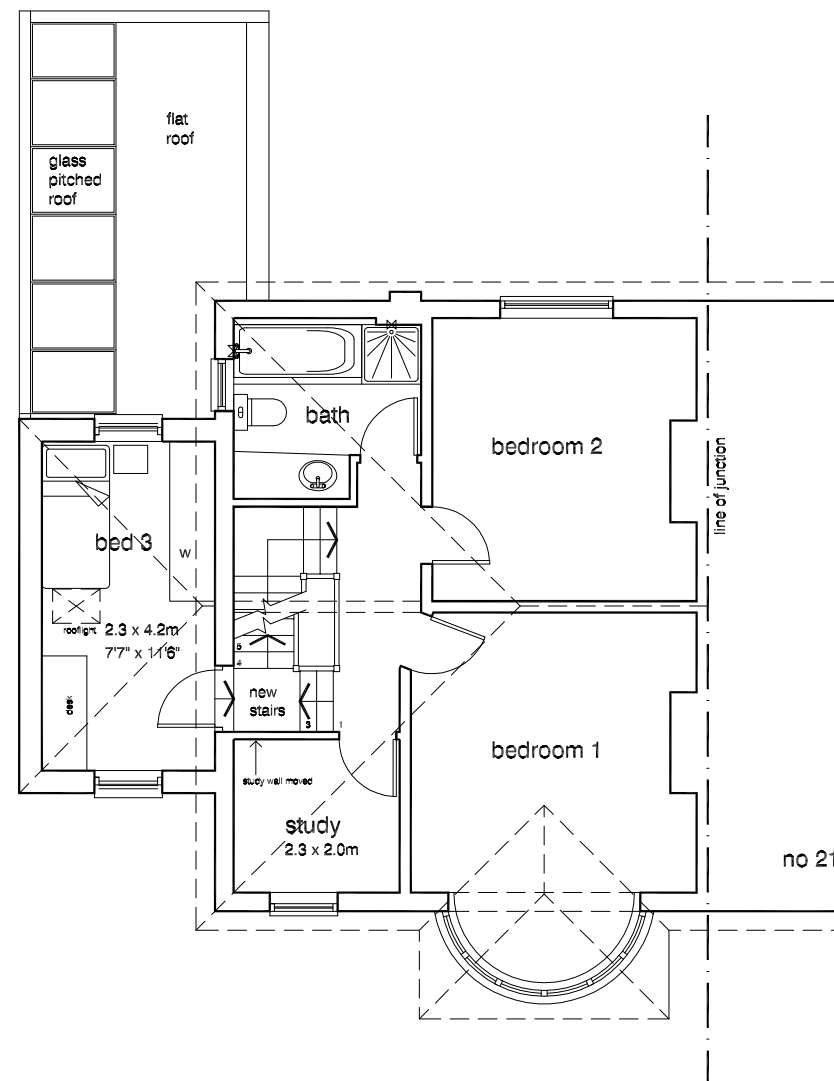

0 1 2 3 4 5 6 metres

scales 1:50 @ A1
1:100 @ A3

DVM
ARCHITECTS

40 Murray Street . London . NW1 9RE
Telephone 0207 485 2121 . Facsimile 0207 267 2527
e-mail: studio@dvmarch.com

Client
Tanya Motie+ Andy Gilbert

Project
19 Camden Mews
London NW1 9DB

Title
Ground and First Floor
PLANS AS PROPOSED

Scale 1:50	Date 14.07.14	Job No. 1860	
Drawing No. 1860-05		Rev.	

All dimensions are to be checked on site.
© This drawing is copyright and remains the property of David & Victoria Mercer at all times and may not be reproduced in part or whole without written consent.