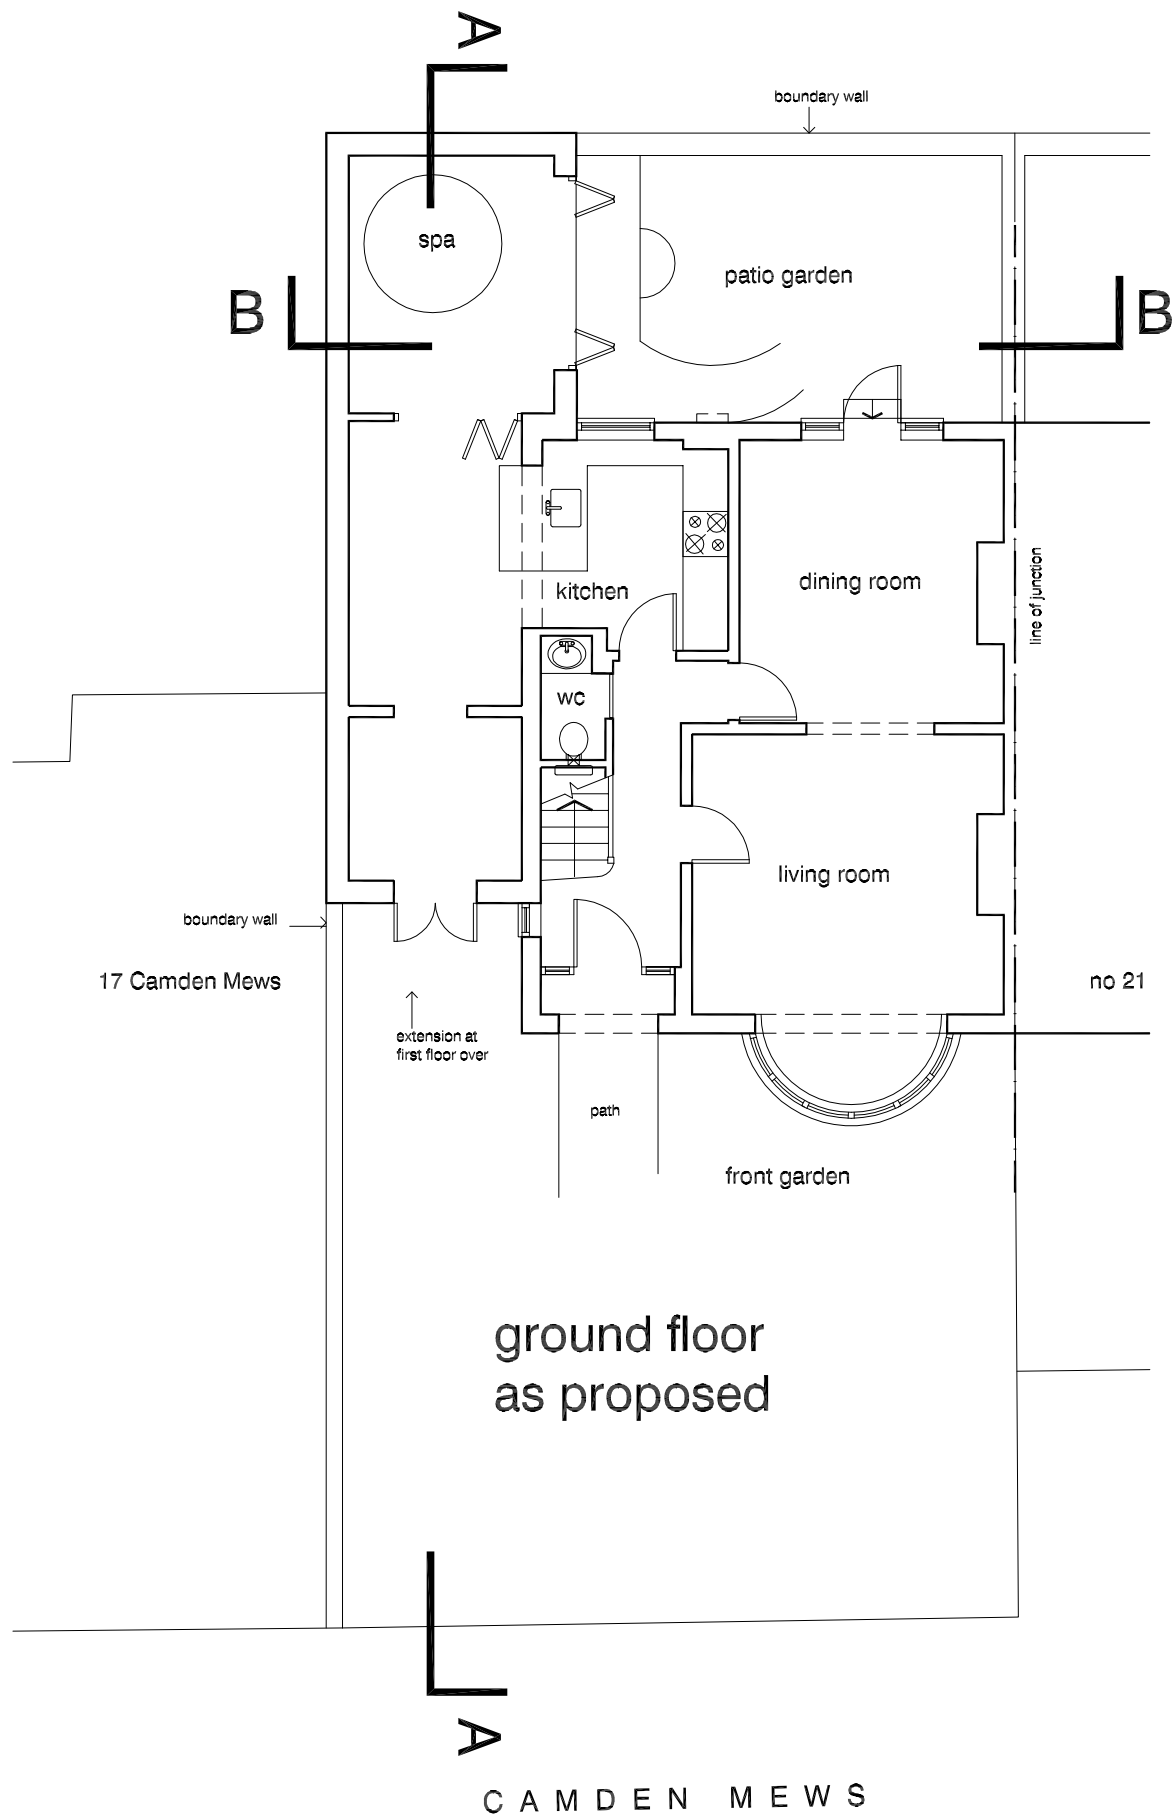

0 1 2 3 4 5 6 metres

scales 1:50 @ A1
1:100 @ A3

DVM
ARCHITECTS

40 Murray Street . London . NW1 9RE
Telephone 0207 485 2121 . Facsimile 0207 267 2527
e-mail: studio@dvmarch.com

Client
Tanya Motie+ Andy Gilbert

Project
19 Camden Mews
London NW1 9DB

Title
Ground and First Floor
PLANS AS PROPOSED

Scale 1:50	Date 14.07.14	Job No. 1860	
Drawing No. 1860-05		Rev.	

All dimensions are to be checked on site.
© This drawing is copyright and remains the property of David & Victoria Mercer at all times and may not be reproduced in part or whole without written consent.