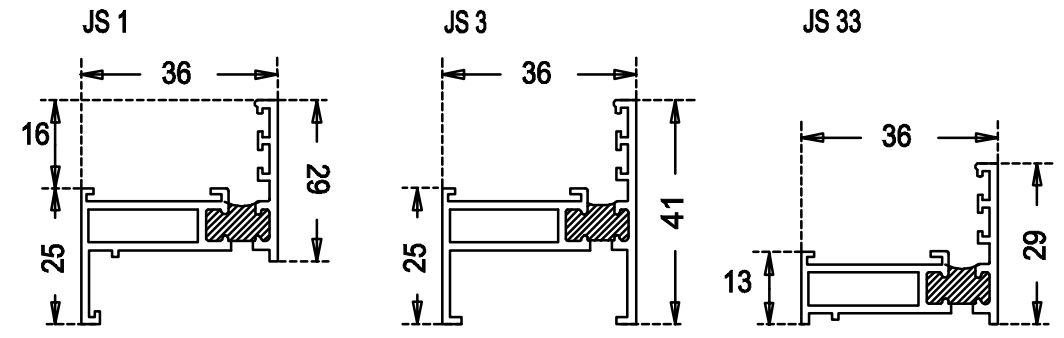

Benenden Casement Window : Series 1

JS3 plus Frame Extender
with fitted trickle vent

Outer Frame Options

Reduce dimension marked with an * by 12mm when using JS33 Frame
Dimensions shown in brackets are for a typical steel window