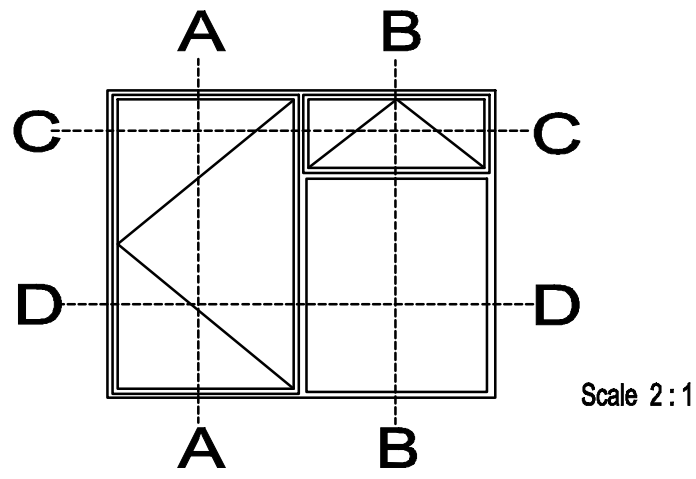

Benenden Casement Window : Series 1

JS3 plus Frame Extender
with fitted trickle vent

Outer Frame Options

Reduce dimension marked with an * by 12mm when using JS33 Frame
Dimensions shown in brackets are for a typical steel window