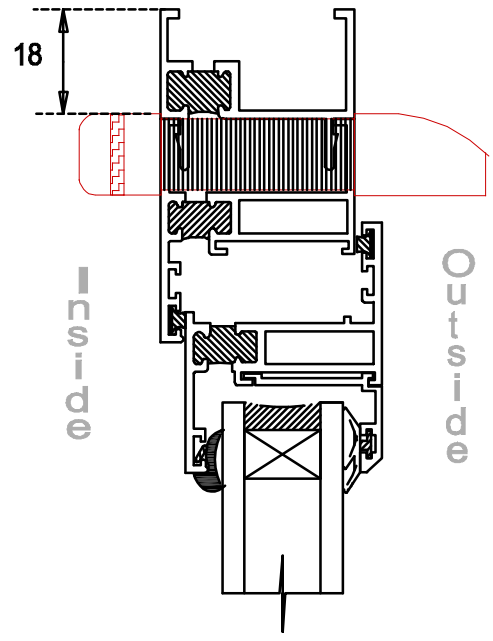

Benenden Casement Window : Series 1

JS3 plus Frame Extender
with fitted trickle vent

Outer Frame Options

Reduce dimension marked with an * by 12mm when using JS33 Frame
Dimensions shown in brackets are for a typical steel window