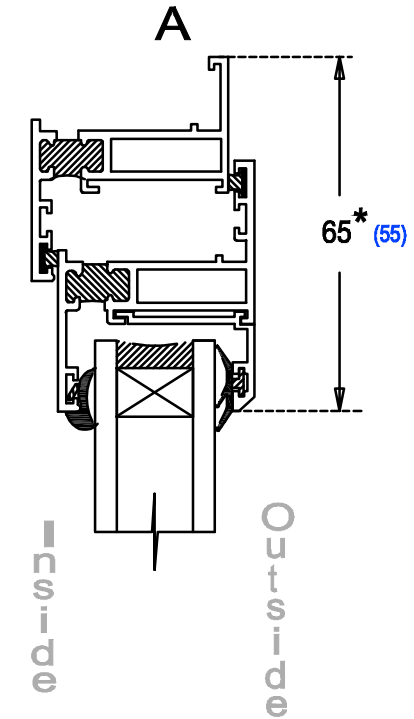

Benenden Casement Window : Series 1

JS3 plus Frame Extender
with fitted trickle vent

Outer Frame Options

Reduce dimension marked with an * by 12mm when using JS33 Frame
Dimensions shown in brackets are for a typical steel window