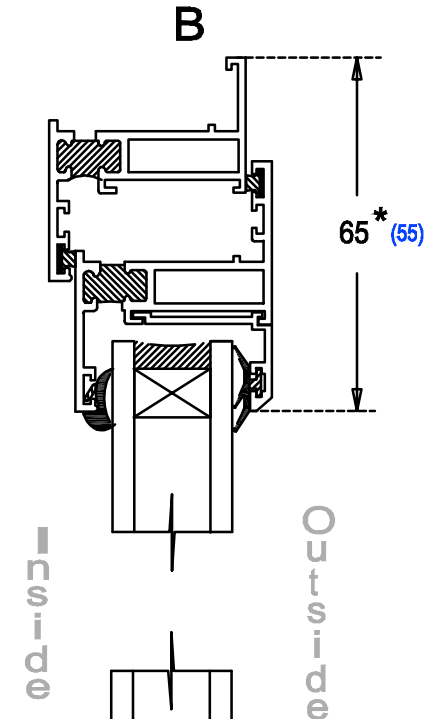

Benenden Casement Window : Series 1

JS3 plus Frame Extender
with fitted trickle vent

Outer Frame Options

Reduce dimension marked with an * by 12mm when using JS33 Frame
Dimensions shown in brackets are for a typical steel window